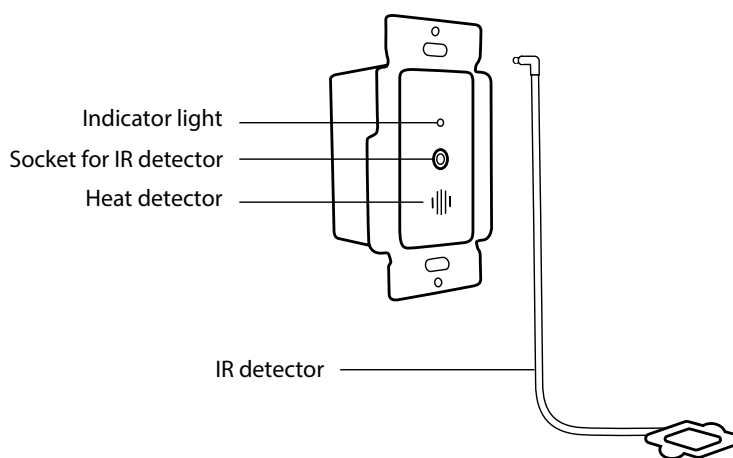

### TT-ACC-RELAY-CONTACTOR

- Enhance your kitchen's safety with our innovative electric relay, designed for cabinet installations. This smart device automatically cuts power to outlets when the drawer closed, ensuring appliances stop generating heat. The result? Reduced risks of overheating and potential damage. ETL-certified and compliant with building code safety standards, this relay offers peace of mind and reliability. Perfect for modern kitchens, it combines energy efficiency with robust protection. Upgrade your space with this simple, dependable solution!

Voltage	120 vAC
Power	2000 w
Amperage	20 A
Wire length of the IR detector	1m 39 3/8"
Finish	White
Model	Decora