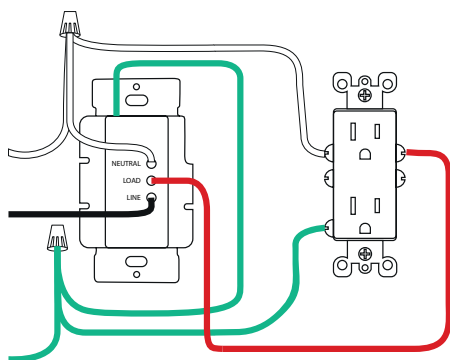

### TT-ACC-RELAY-CONTACTOR

- Enhance your kitchen's safety with our innovative electric relay, designed for cabinet installations. This smart device automatically cuts power to outlets when the drawer closed, ensuring appliances stop generating heat. The result? Reduced risks of overheating and potential damage. ETL-certified and compliant with building code safety standards, this relay offers peace of mind and reliability. Perfect for modern kitchens, it combines energy efficiency with robust protection. Upgrade your space with this simple, dependable solution!

Voltage	120 vAC
Power	2000 w
Amperage	20 A
Wire length of the IR detector	1m 39 3/8"
Finish	White
Model	Decora

#### PRODUCT CODE

TT - MODEL - TYPE

TT - ACC - RELAY-CONTACTOR