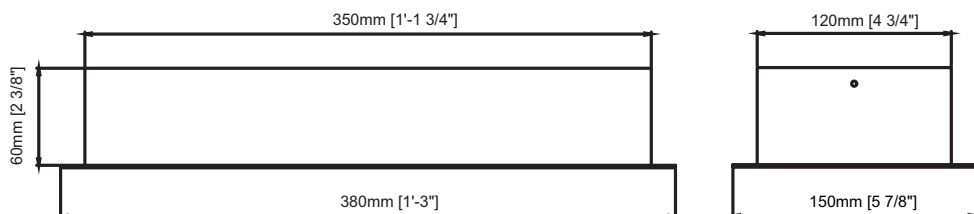

TITANIUM

TECHNOLOGY

TT-CANOPY-03

Size 60mm x 150mm x 380mm
2 3/8" x 5 7/8" x 1'-3"

Internal width 120mm x 350mm
4 3/4" x 1'-1 3/4"

PRODUCT CODE

TT - TYPE - MODEL

TT - CANOPY - 03