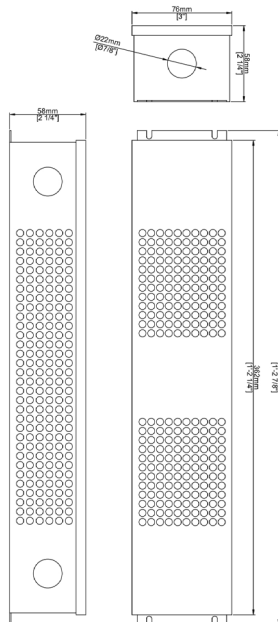

## TECHNOLOGY

TT-DR-CV-096-24V-  
BOX-TRK

- Transformers dimmable to the primary 120vAC.
- 80 watts maximum load.
- Minimum load of 1 watts.
- Triac dimmable from 5% to 100%
- Class 2
- Frequency of 2000Hz
- Optimized for TT-TRK serie

Voltage in	120vAC
Voltage out	24vDC Classe 2
Amperage in	1,6A
Amperage out	4A
Power	96w
Minimum load	1w
Size	377mm x 76mm x 58mm 14 <sup>7</sup> / <sub>8</sub> " x 3" x 2 <sup>1</sup> / <sub>4</sub> "
Dimmable	Yes - Foward phase and reverse phase. 5% ~100% Triac - ELV - MLV
IP	66

### PRODUCT CODE

TT	-	TYPE	-	GROUP	-	MODEL	-	VOLTAGE OUT	-	BOX	-	SERIE
TT	-	DR	-	CV	-	096	-	24V	-	BOX	-	TRK