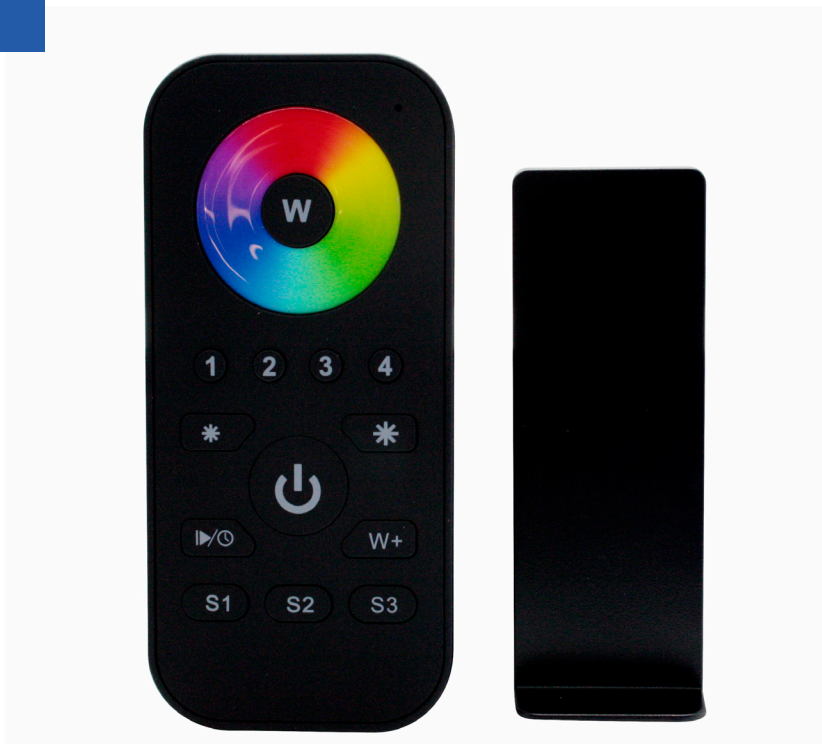

TITANIUM

TECHNOLOGY

TT-Y-R-RGBW

- RF remote control for TT-Y series.

| | |
|---------|--|
| Channel | 4 |
| Finish | Black |
| Size | 120mm X 55mm X 17mm 4 ³ / ₄ " X 2 ³ / ₁₆ " X 1 ¹ / ₁₆ " |
| CCT | RGBW |
| IP | 20 |