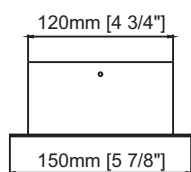

TITANIUM

TECHNOLOGY

TT-CANOPY-04

Size 60mm x 150mm x 730mm
2 3/8" x 5 7/8" x 2'-4 3/4"

Internal width 120mm x 700mm
4 3/4" x 2'-3 1/2"

PRODUCT CODE

TT - TYPE - MODEL

TT - CANOPY - 04