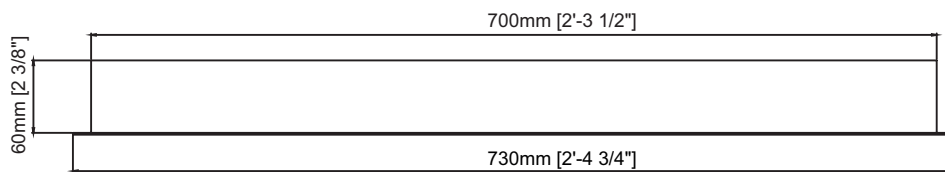

TITANIUM

TECHNOLOGY

TT-CANOPY-04

Size 60mm x 150mm x 730mm
2 3/8" x 5 7/8" x 2'-4 3/4"

Internal width 120mm x 700mm
4 3/4" x 2'-3 1/2"

PRODUCT CODE

TT - TYPE - MODEL

TT - CANOPY - 04