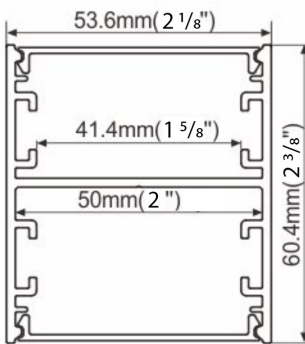

TT-R50-1800

Dimension	53,6mm x 60,4mm x Ø 1800mm 2 ¹ / ₈ " x 2 ³ / ₈ " x 70 ⁷ / ₈ "
Diamètre	Ø 1800mm 70 ⁷ / ₈ "
Largeur interne	41,1mm 1 ⁵ / ₈ "

Accessoires

TT-R50-LED

TT-R50-SUSP

TT-R50-EXT

TT-R50-CLIP