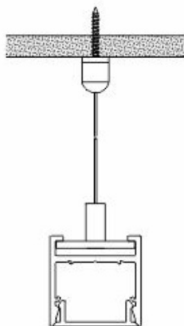

TT-R50-1800

Dimension	53,6mm x 60,4mm x Ø 1800mm 2 ¹ / ₈ " x 2 ³ / ₈ " x 70 ⁷ / ₈ "
Diamètre	Ø 1800mm 70 ⁷ / ₈ "
Largeur interne	41,1mm 1 ⁵ / ₈ "

Accessoires

TT-R50-LED

TT-R50-SUSP

TT-R50-EXT

TT-R50-CLIP