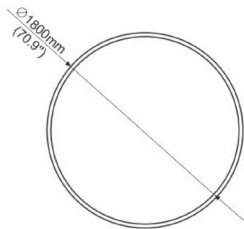

TT-R50-1800

Dimension	53,6mm x 60,4mm x Ø 1800mm 2 ¹ / ₈ " x 2 ³ / ₈ " x 70 ⁷ / ₈ "
Diamètre	Ø 1800mm 70 ⁷ / ₈ "
Largeur interne	41,1mm 1 ⁵ / ₈ "

Accessoires

TT-R50-LED

TT-R50-SUSP

TT-R50-EXT

TT-R50-CLIP