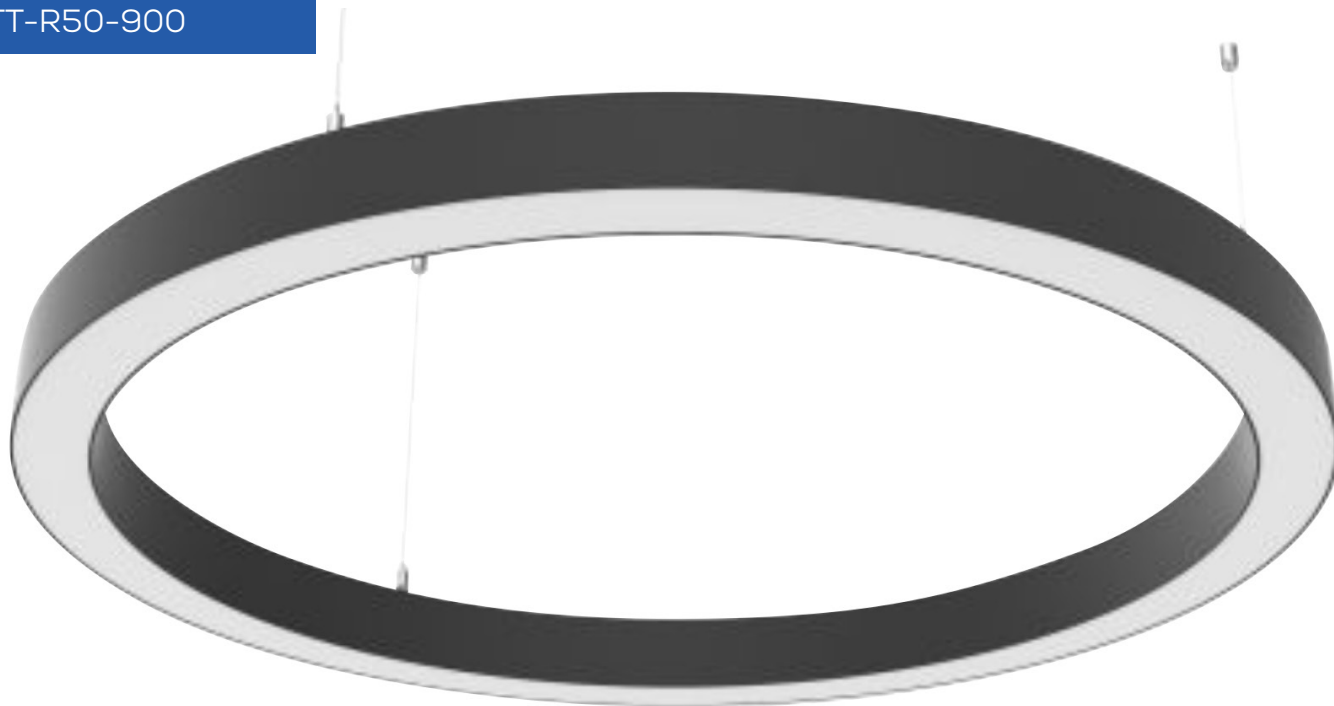

TT-R50-900

Dimension	53,6mm x 60,4mm x Ø 900mm 2 ¹ / ₈ " x 2 ³ / ₈ " x 35 ⁷ / ₁₆ "
Diamètre	Ø 900mm 35 ⁷ / ₁₆ "
Largeur interne	41,1mm 1 ⁵ / ₈ "

Accessoires

TT-R50-LED

TT-R50-SUSP

TT-R50-EXT

TT-R50-CLIP