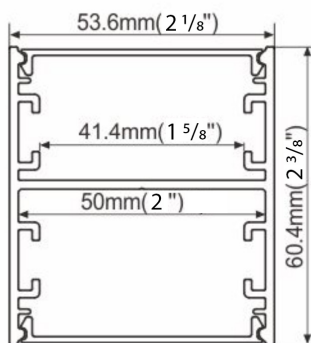

TT-R50-900

Dimension	53,6mm x 60,4mm x Ø 900mm 2 ¹ / ₈ " x 2 ³ / ₈ " x 35 ⁷ / ₁₆ "
Diamètre	Ø 900mm 35 ⁷ / ₁₆ "
Largeur interne	41,1mm 1 ⁵ / ₈ "

Accessoires

TT-R50-LED

TT-R50-SUSP

TT-R50-EXT

TT-R50-CLIP