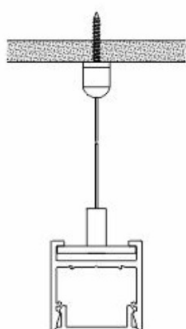

TT-R50-900

Dimension	53,6mm x 60,4mm x Ø 900mm 2 ¹ / ₈ " x 2 ³ / ₈ " x 35 ⁷ / ₁₆ "
Diamètre	Ø 900mm 35 ⁷ / ₁₆ "
Largeur interne	41,1mm 1 ⁵ / ₈ "

Accessoires

TT-R50-LED

TT-R50-SUSP

TT-R50-EXT

TT-R50-CLIP