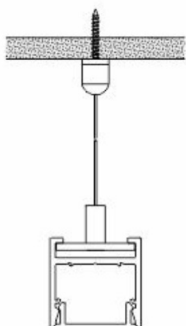

TITANIUM

TECHNOLOGY

TT-R50-1800

Size	53,6mm x 60,4mm x \varnothing 1800mm 2 ¹ / ₈ " x 2 ³ / ₈ " x 70 ⁷ / ₈ "
Diameter	\varnothing 1800mm 70 ⁷ / ₈ "
Internal width	41,1mm 1 ⁵ / ₈ "

Accessories

TT-R50-LED

TT-R50-SUSP

TT-R50-EXT

TT-R50-CLIP