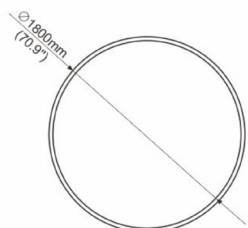

TITANIUM

TECHNOLOGY

TT-R50-1800

Size	53,6mm x 60,4mm x \varnothing 1800mm 2 ¹ / ₈ " x 2 ³ / ₈ " x 70 ⁷ / ₈ "
Diameter	\varnothing 1800mm 70 ⁷ / ₈ "
Internal width	41,1mm 1 ⁵ / ₈ "

Accessories

TT-R50-LED

TT-R50-SUSP