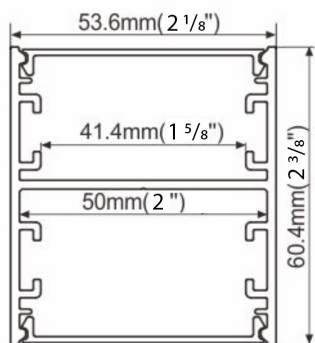

TITANIUM

TECHNOLOGY

TT-R50-1800

Size	53,6mm x 60,4mm x \varnothing 1800mm 2 ¹ / ₈ " x 2 ³ / ₈ " x 70 ⁷ / ₈ "
Diameter	\varnothing 1800mm 70 ⁷ / ₈ "
Internal width	41,1mm 1 ⁵ / ₈ "

Accessories

TT-R50-LED

TT-R50-SUSP

TT-R50-EXT

TT-R50-CLIP