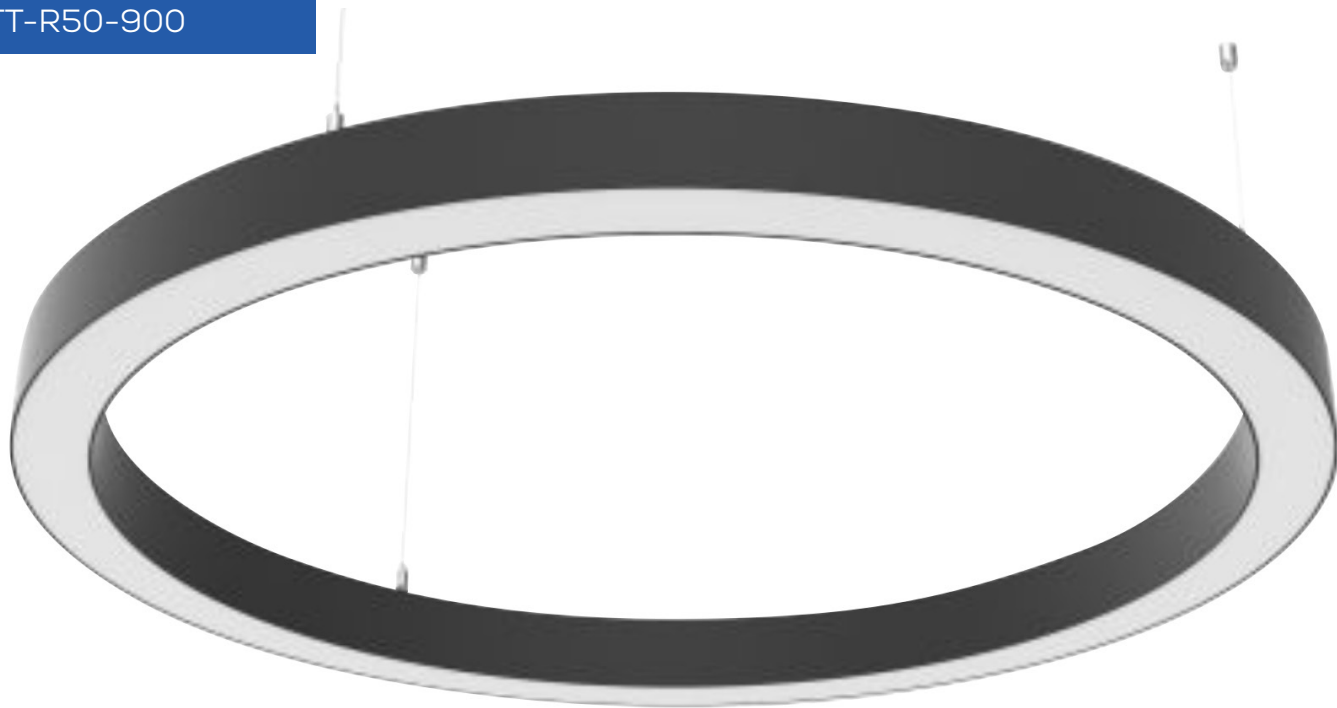

TITANIUM

TECHNOLOGY

TT-R50-900

Size	53,6mm x 60,4mm x \varnothing 900mm 2 ¹ / ₈ " x 2 ³ / ₈ " x 35 ⁷ / ₁₆ "
Diameter	\varnothing 900mm 35 ⁷ / ₁₆ "
Internal width	41,1mm 1 ⁵ / ₈ "

Accessories

TT-R50-LED

TT-R50-SUSP

TT-R50-EXT

TT-R50-CLIP