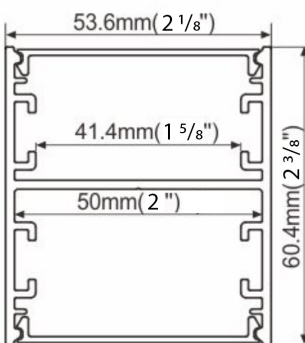

TITANIUM

TECHNOLOGY

TT-R50-900

Size	53,6mm x 60,4mm x \varnothing 900mm 2 ¹ / ₈ " x 2 ³ / ₈ " x 35 ⁷ / ₁₆ "
Diameter	\varnothing 900mm 35 ⁷ / ₁₆ "
Internal width	41,1mm 1 ⁵ / ₈ "

Accessories

TT-R50-LED

TT-R50-SUSP

TT-R50-EXT

TT-R50-CLIP