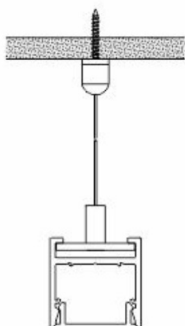

TITANIUM

TECHNOLOGY

TT-R50-900

Size	53,6mm x 60,4mm x \varnothing 900mm 2 ¹ / ₈ " x 2 ³ / ₈ " x 35 ⁷ / ₁₆ "
Diameter	\varnothing 900mm 35 ⁷ / ₁₆ "
Internal width	41,1mm 1 ⁵ / ₈ "

Accessories

TT-R50-LED

TT-R50-SUSP

TT-R50-EXT

TT-R50-CLIP