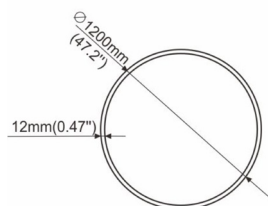

# TITANIUM

TECHNOLOGY

TT-R30-1200

Size 12mm x 30mm x  $\varnothing$  1200mm  
 $1/2$ " x  $1\frac{3}{16}$ " x  $47\frac{1}{4}$ "

Diameter  $\varnothing$  1200mm  
 $47\frac{1}{4}$ "

Internal width 10,5mm  
 $7/16$ "