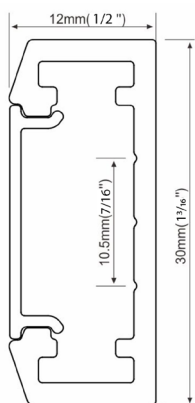

# TITANIUM

TECHNOLOGY

TT-R30-1200

Size 12mm x 30mm x  $\varnothing$  1200mm  
 $1/2$ " x  $1\frac{3}{16}$ " x  $47\frac{1}{4}$ "

Diameter  $\varnothing$  1200mm  
 $47\frac{1}{4}$ "

Internal width 10,5mm  
 $7/16$ "

## Accessories

TT-R30-SUSP