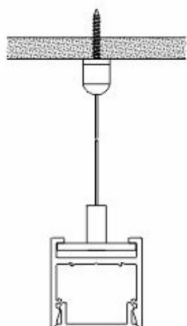

# TITANIUM

TECHNOLOGY

TT-R30-1200

Size 12mm x 30mm x  $\varnothing$  1200mm  
 $1/2$ " x  $1\frac{3}{16}$ " x  $47\frac{1}{4}$ "

Diameter  $\varnothing$  1200mm  
 $47\frac{1}{4}$ "

Internal width 10,5mm  
 $7/16$ "

## Accessories

TT-R30-SUSP