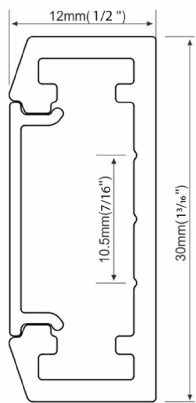

TITANIUM

TECHNOLOGY

TT-R30-900

Size	12mm x 30mm x Ø 900mm 1/2" x 1 3/16" x 35 7/16"
Diameter	Ø 900mm 35 7/16"
Internal width	10,5mm 7/16"

Accessories

TT-R30-SUSP