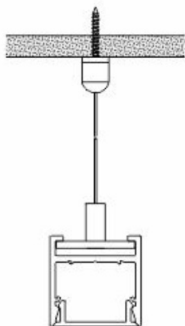

TITANIUM

TECHNOLOGY

TT-R30-900

Size	12mm x 30mm x Ø 900mm 1/2" x 1 3/16" x 35 7/16"
Diameter	Ø 900mm 35 7/16"
Internal width	10,5mm 7/16"

Accessories

TT-R30-SUSP