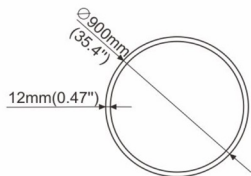

TITANIUM

TECHNOLOGY

TT-R30-900

Size	12mm x 30mm x Ø 900mm 1/2" x 1 3/16" x 35 7/16"
Diameter	Ø 900mm 35 7/16"
Internal width	10,5mm 7/16"

Accessories

TT-R30-SUSP