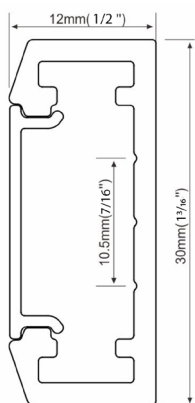

TITANIUM

TECHNOLOGY

TT-R30-600

Size	12mm x 30mm x Ø 600mm 1/2" x 1 3/16" x 23 5/8"
Diameter	Ø 600mm 23 5/8"
Internal width	10,5mm 7/16"

Accessories

TT-R30-SUSP