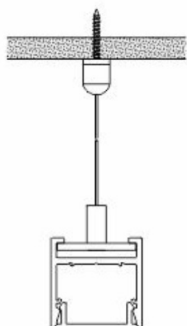

TITANIUM

TECHNOLOGY

TT-R30-600

Size	12mm x 30mm x Ø 600mm 1/2" x 1 3/16" x 23 5/8"
Diameter	Ø 600mm 23 5/8"
Internal width	10,5mm 7/16"

Accessories

TT-R30-SUSP