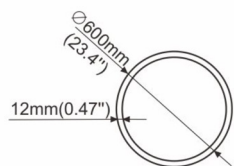

TITANIUM

TECHNOLOGY

TT-R30-600

Size	12mm x 30mm x Ø 600mm 1/2" x 1 3/16" x 23 5/8"
Diameter	Ø 600mm 23 5/8"
Internal width	10,5mm 7/16"

Accessories

TT-R30-SUSP