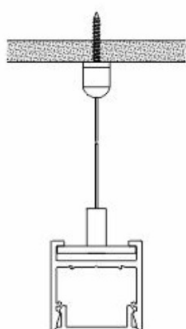

TITANIUM

TECHNOLOGIE

TT-R25-600

Dimension	25,4mm x 25,4mm x Ø 600mm 1" x 1" x 23 ⁵ / ₈ "
Diamètre	Ø 600mm 23 ⁵ / ₈ "
Largeur interne	14,1mm 9/16"

Accessoires

TT-R25-LED

TT-R25-SUSP

TT-R25-EXT