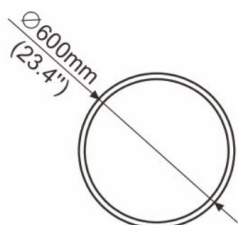

TITANIUM

TECHNOLOGIE

TT-R25-600

Dimension	25,4mm x 25,4mm x Ø 600mm 1" x 1" x 23 ⁵ / ₈ "
Diamètre	Ø 600mm 23 ⁵ / ₈ "
Largeur interne	14,1mm 9/16"

Accessoires

TT-R25-LED

TT-R25-SUSP

TT-R25-EXT