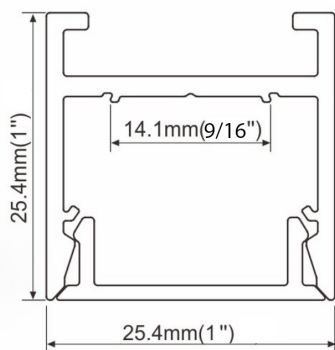

TITANIUM

TECHNOLOGIE

TT-R25-600

Dimension	25,4mm x 25,4mm x Ø 600mm 1" x 1" x 23 ⁵ / ₈ "
Diamètre	Ø 600mm 23 ⁵ / ₈ "
Largeur interne	14,1mm 9/16"

Accessoires

TT-R25-LED

TT-R25-SUSP

TT-R25-EXT