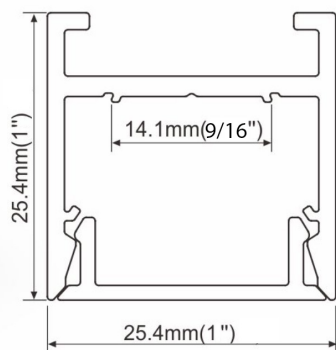

# TITANIUM

TECHNOLOGY

TT-R25-1800

Size	25,4mm x 25,4mm x Ø 1800mm 1" x 1" x 70 <sup>7</sup> / <sub>8</sub> "
Diameter	Ø 1800mm 70 <sup>7</sup> / <sub>8</sub> "
Internal width	14,1mm 9 <sup>9</sup> / <sub>16</sub> "