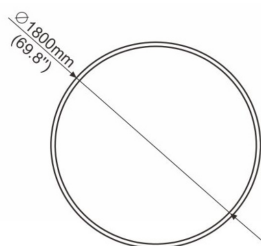

# TITANIUM

TECHNOLOGY

TT-R25-1800

Size	25,4mm x 25,4mm x Ø 1800mm 1" x 1" x 70 <sup>7</sup> / <sub>8</sub> "
Diameter	Ø 1800mm 70 <sup>7</sup> / <sub>8</sub> "
Internal width	14,1mm 9 <sup>9</sup> / <sub>16</sub> "