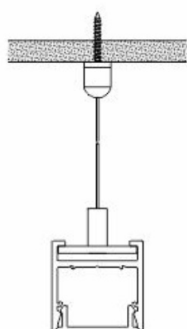

# TITANIUM

TECHNOLOGY

TT-R25-1800

Size	25,4mm x 25,4mm x Ø 1800mm 1" x 1" x 70 <sup>7</sup> / <sub>8</sub> "
Diameter	Ø 1800mm 70 <sup>7</sup> / <sub>8</sub> "
Internal width	14,1mm 9 <sup>9</sup> / <sub>16</sub> "

## Accessories

TT-R25-LED

TT-R25-SUSP

TT-R25-EXT