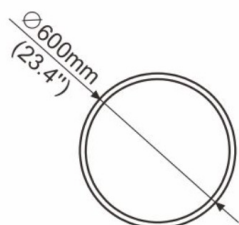

TITANIUM

TECHNOLOGY

TT-R25-600

Size	25,4mm x 25,4mm x Ø 600mm 1" x 1" x 23 ⁵ / ₈ "
Diameter	Ø 600mm 23 ⁵ / ₈ "
Internal width	14,1mm 9/ ₁₆ "

Accessories

TT-R25-LED

TT-R25-SUSP

TT-R25-EXT