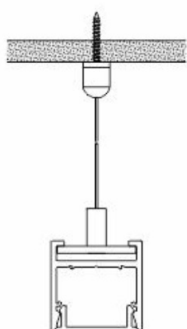

TITANIUM

TECHNOLOGY

TT-R25-600

Size	25,4mm x 25,4mm x Ø 600mm 1" x 1" x 23 ⁵ / ₈ "
Diameter	Ø 600mm 23 ⁵ / ₈ "
Internal width	14,1mm 9/ ₁₆ "

Accessories

TT-R25-LED

TT-R25-SUSP

TT-R25-EXT