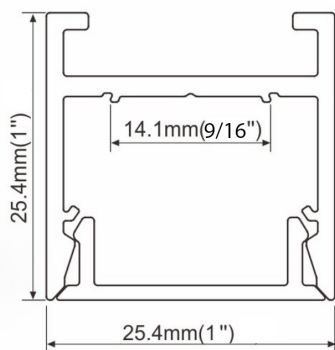

TITANIUM

TECHNOLOGY

TT-R25-600

Size	25,4mm x 25,4mm x Ø 600mm 1" x 1" x 23 ⁵ / ₈ "
Diameter	Ø 600mm 23 ⁵ / ₈ "
Internal width	14,1mm 9/ ₁₆ "

Accessories

TT-R25-LED

TT-R25-SUSP

TT-R25-EXT