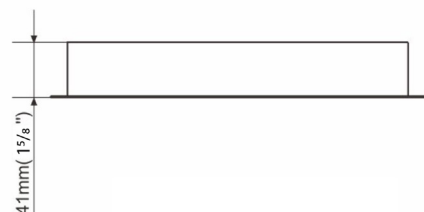

# TITANIUM

TECHNOLOGY

TT-CANOPY-02

Size 41mm x Ø 330,2mm  
1<sup>5</sup>/<sub>8</sub>" x 13"

Diameter Ø 330,2mm  
13"

Internal width Ø 304,4mm  
12"