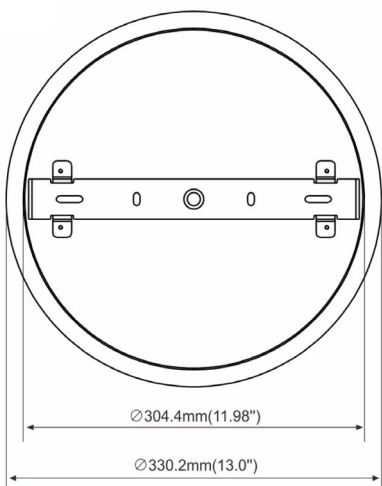

# TITANIUM

TECHNOLOGY

TT-CANOPY-02

Size 41mm x Ø 330,2mm  
1<sup>5</sup>/<sub>8</sub>" x 13"

Diameter Ø 330,2mm  
13"

Internal width Ø 304,4mm  
12"

## PRODUCT CODE

TT - TYPE - MODEL

TT - CANOPY - 02