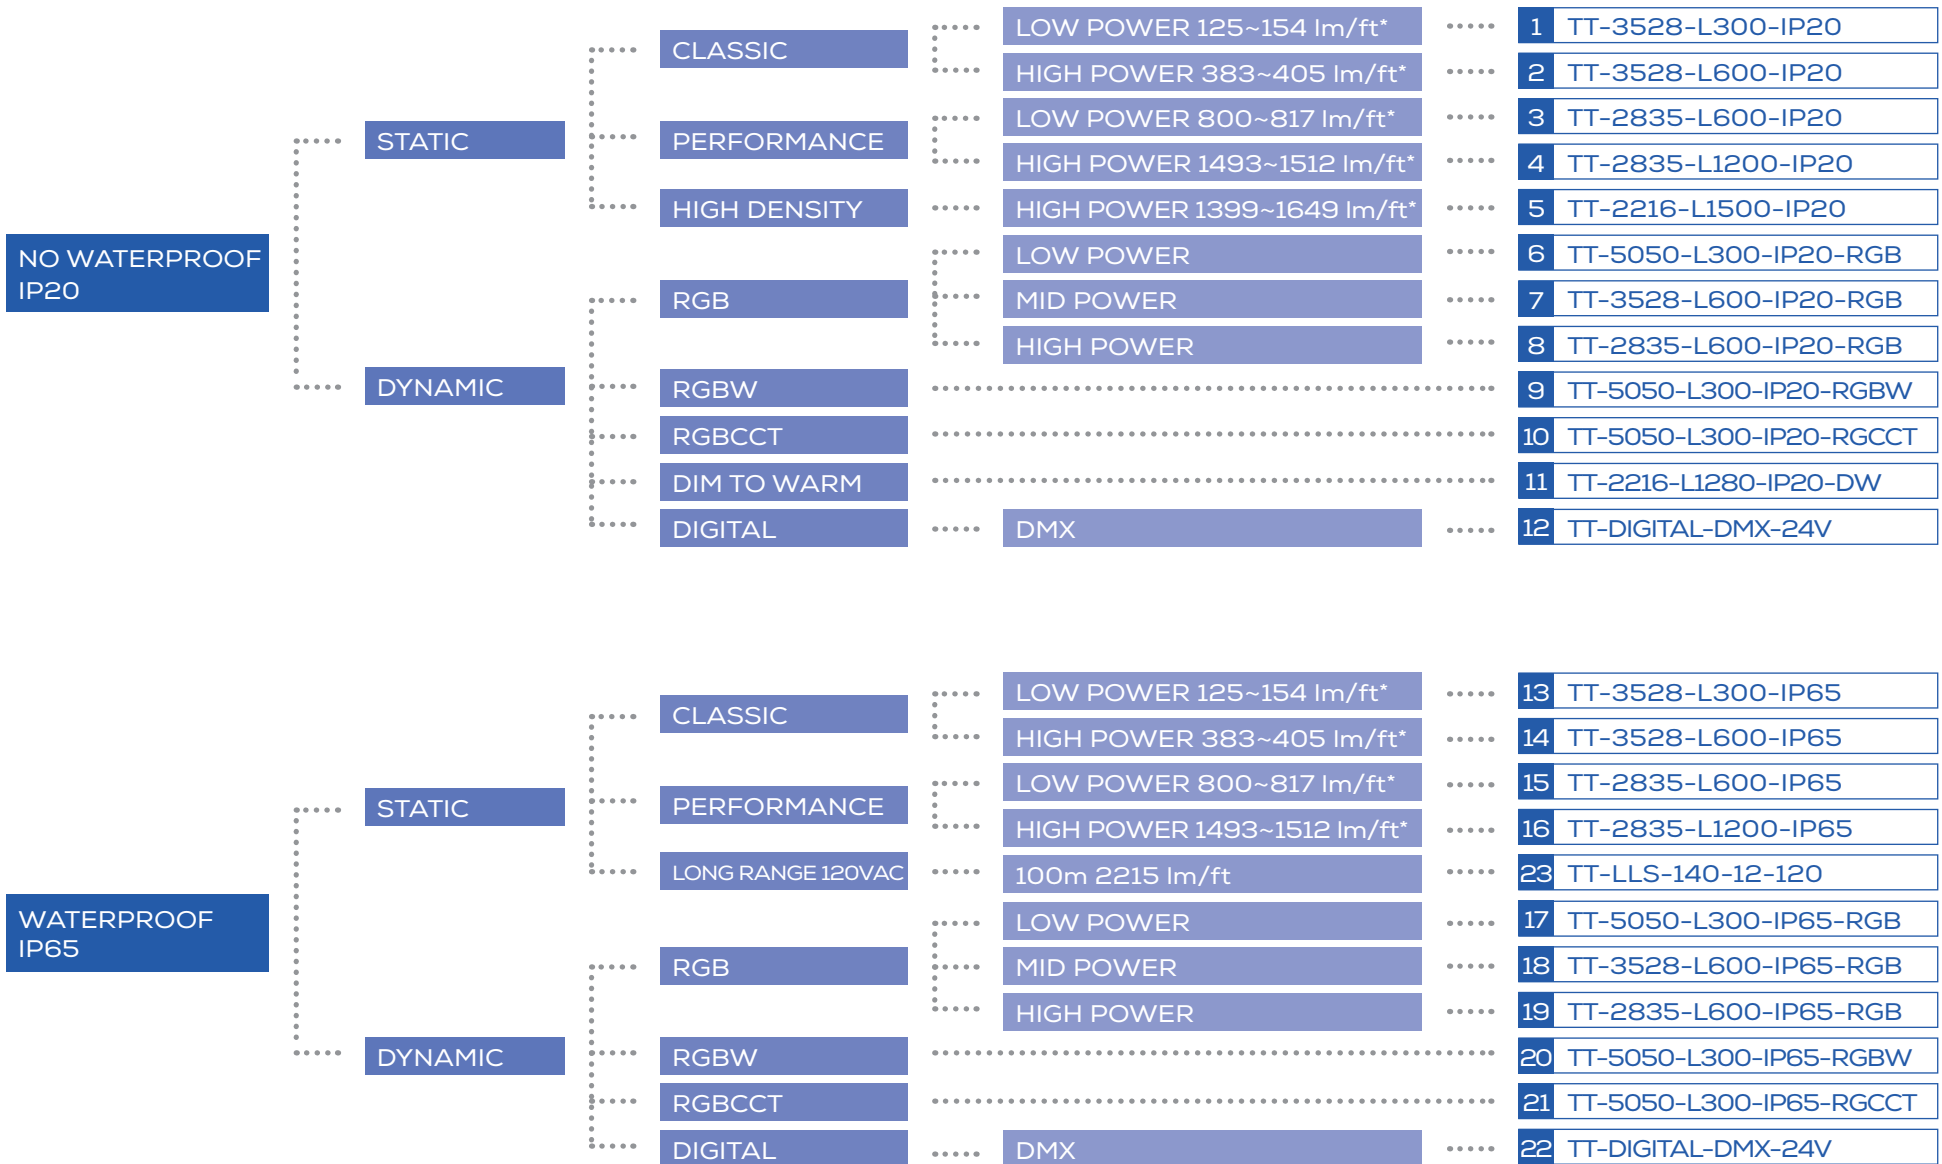

## SELECTION TOOLS FOR LED STRIPS

\* The number of lumens depends on type of CCT chosen.

## SELECTION TOOLS FOR LED STRIPS