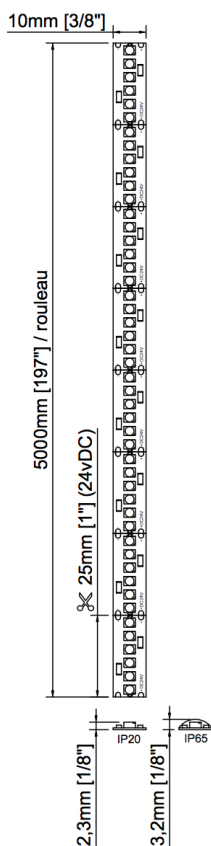

TITANIUM

TECHNOLOGY

TT-2835-L1200

- 5m roll of SMD2835 LED Strip in 5 meter roll.

Voltage	24vDC	
LED/m	240 / m	
Power	30,4 w / m 9,26 w / feet 152 w / roll	
Amperage	1,27 A / m 0,39 A / feet 6,34 A / roll	
Lumen	27K - 448 lm / feet 30K - 456 lm / feet 35K - 452 lm / feet 40K - 422 lm / feet 60K - 384 lm / feet	- 55 lm / w - 64 lm / w 57 lm / w
Angle	120°	
Size	IP20	10mm x 2,3mm x 5000mm 3/8" x 1/8" x 1967/8"
	IP65	10mm x 3,2mm x 5000mm 3/8" x 1/8" x 1967/8"
	IP67	13mm x 5mm x 5000mm 1/2" x 3/16" x 1967/8"
Cut line	25 mm 1"	
Finish	White	
Dimmable	Yes	
LED Colour	27K - Warm white 2700K 30K - Warm white 3000K 35K - Neutral white 3500K 40K - Neutral white 4000K 60K - Cold white 6000K R - Red G - Green B - Blue A - Amber	
Working temp.	-40°C ~ 70°C	
IP	20	

PRODUCT COLOR

TT	SMD	LED PER ROLL	IP	LED COLOR	VOLTAGE
TT	2835	L1200	20	27K	24V
TT	2835	L1200	20		24V