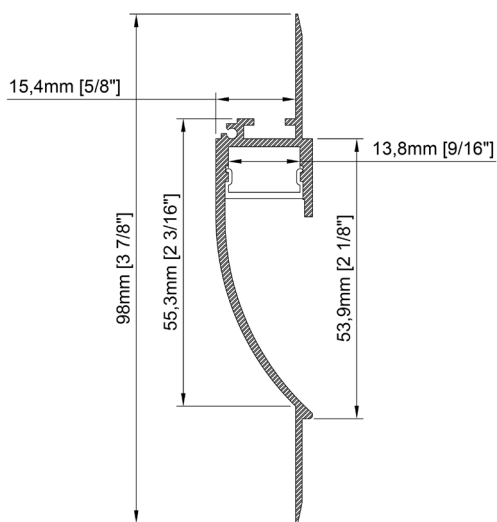

# TITANIUM

TECHNOLOGY

TT-36-2000-O

- Aluminum profile with opal acrylic.
- Designed to be concealed in plaster walls.
- Available in lengths 2000 mm (78<sup>3</sup>/<sub>4</sub> ").

Size	98mm x 15mm x 2000mm 3 <sup>7</sup> / <sub>8</sub> " x 5/8" x 78 <sup>3</sup> / <sub>4</sub> "
Length	2000mm 78 <sup>3</sup> / <sub>4</sub> "
Internal width	13,8mm 9/16"
Cover	PC diffused
Finish	White

## Accessories

TT-36-END

## PRODUCT CODE

TT - MODEL - LENGHT (mm) - COVER

TT	-	36	-	2000	-	O
----	---	----	---	------	---	---