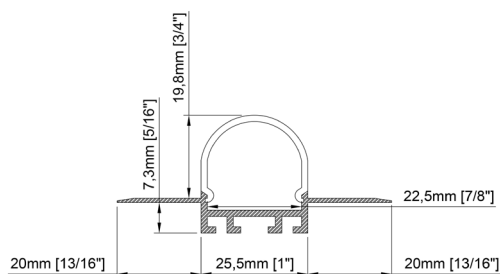

# TITANIUM

TECHNOLOGY

TT-34-2000-O

- Aluminum profile with opal acrylic.
- Designed to be concealed in plaster walls.
- Available in lengths 2000 mm (78<sup>3</sup>/<sub>4</sub> ").

Size	25,5mm x 28mm x 2000mm 1" x 1 <sup>1</sup> / <sub>8</sub> " x 78 <sup>3</sup> / <sub>4</sub> "
Length	2000mm 78 <sup>3</sup> / <sub>4</sub> "
Internal width	22,5mm 7/8"
Cover	PC diffused

## PRODUCT CODE

TT	-	MODEL	-	LENGHT (mm)	-	COVER
TT	-	34	-	2000	-	O