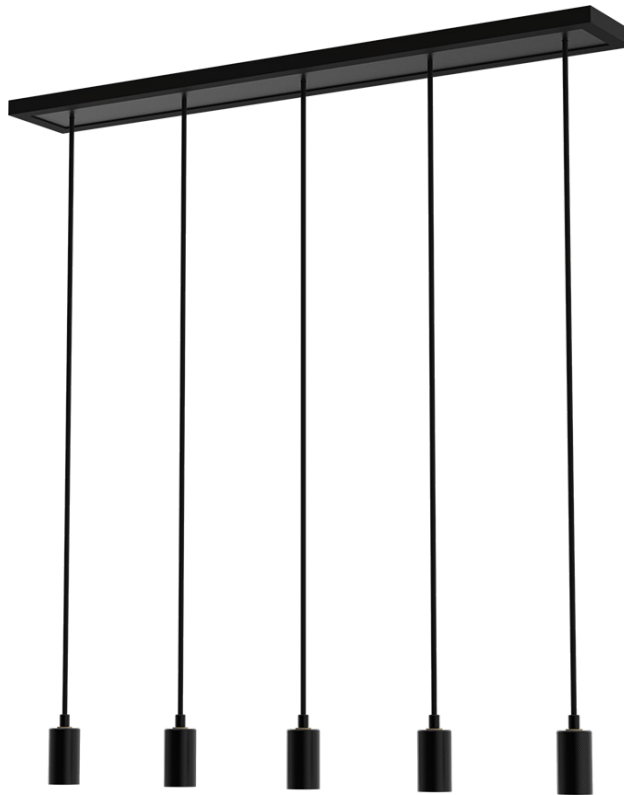

TT-GLOB-10168

- The rectangular canopy with five branches from the Lucentia series offers contemporary elegance. Measuring 3 meters long, it easily adapts to various spaces. Its E26 neck allows the use of compatible bulbs, thus harmonizing the lighting with the style of the series. Its adjustability ensures an arrangement perfect as needed.

Voltage	120vAC
Power	57w max.
Socket Type	5 x E26
Cable Type	5 x 1,5m
Colour	Black
Canopy Size	990mm x 150mm x 25mm (39" x 5 7/8" x 1")
Socket Size	Ø50 x 80 mm (Ø 2" x 3 1/8")

PRODUCT CODE

TT	-	SERIE	-	MODEL
TT	-	GLOB	-	10168