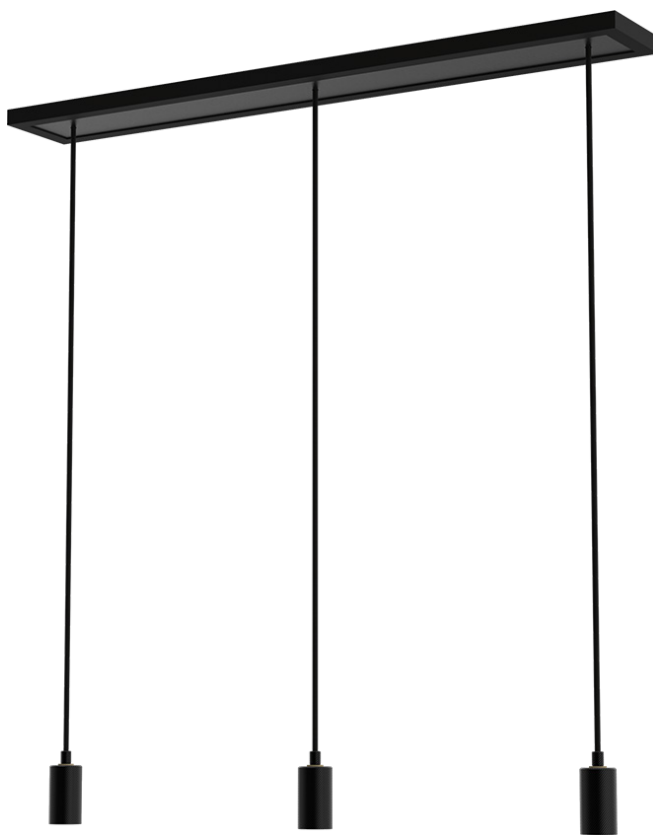

TT-GLOB-10167

- The Lucentia series offers a rectangular canopy with three branches 3 meters long, adjustable according to needs. Its elegant design ends with an E26 neck compatible with the bulbs of the series, offering a luminous solution versatile and aesthetic for any space.

Voltage	120vAC
Power	57w max.
Socket Type	3 x E26
Cable Type	3 x 1,5m
Colour	Black
Canopy Size	990mm x 150mm x 25mm (39" x 5 7/8" x 1")
Socket Size	Ø50 x 80 mm (Ø 2" x 3 1/8")

PRODUCT CODE

TT	-	SERIE	-	MODEL
TT	-	GLOB	-	10167