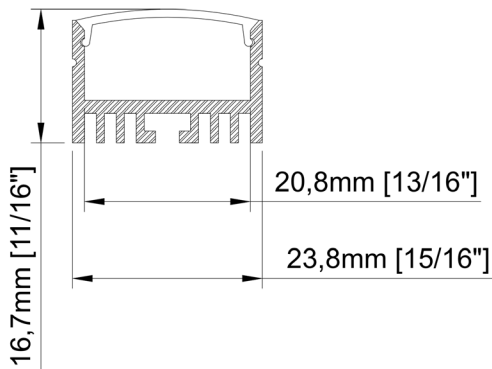

Size $\varnothing 18,4\text{mm} \times 3000\text{mm}$
 $\varnothing 3/4" \times 118 1/8"$

Lenght 3000mm
 118 1/8"

Internal width 11,3mm
 7/16"

Cover Opal

Accessories

TT-04-CLIP

TT-04-END

PRODUCT CODE

Size	30mm x 8mm x 3000mm 1 ³ / ₁₆ " x 5 ⁵ / ₁₆ " x 118 ¹ / ₈ "
Length	3000mm 118 1 ¹ / ₈ "
Internal width	13,2mm 1 ¹ / ₂ "
Cover	Opal

Accessories

PRODUCT CODE

TT	-	MODEL	-	LENGTH (mm)	-	COVER
TT	-	10	-	3000	-	O

Size	57,5mm x 58,8mm x 2000mm 2 ¹ / ₄ " x 2 ⁵ / ₁₆ " x 78 ³ / ₄ "
Length	2000mm 78 ³ / ₄ "
Internal width	12mm 1/2"
Cover	None

*Glass not include.

Accessories

TT-16-END

PRODUCT CODE

TT	-	MODEL	-	LENGTH (mm)	-	COVER
TT	-	16	-	2000	-	O

Size	23,5mm x 15mm x 2000mm $15/16" \times 5/8" \times 78^{3/4}"$
Lenght	2000mm $78^{3/4}"$
Internal width	20,4mm $13/16"$
Cover	PC diffused

Accessories

PRODUCT CODE

TT	MODEL	LENGHT (mm)	COVER
TT	40	2000	O