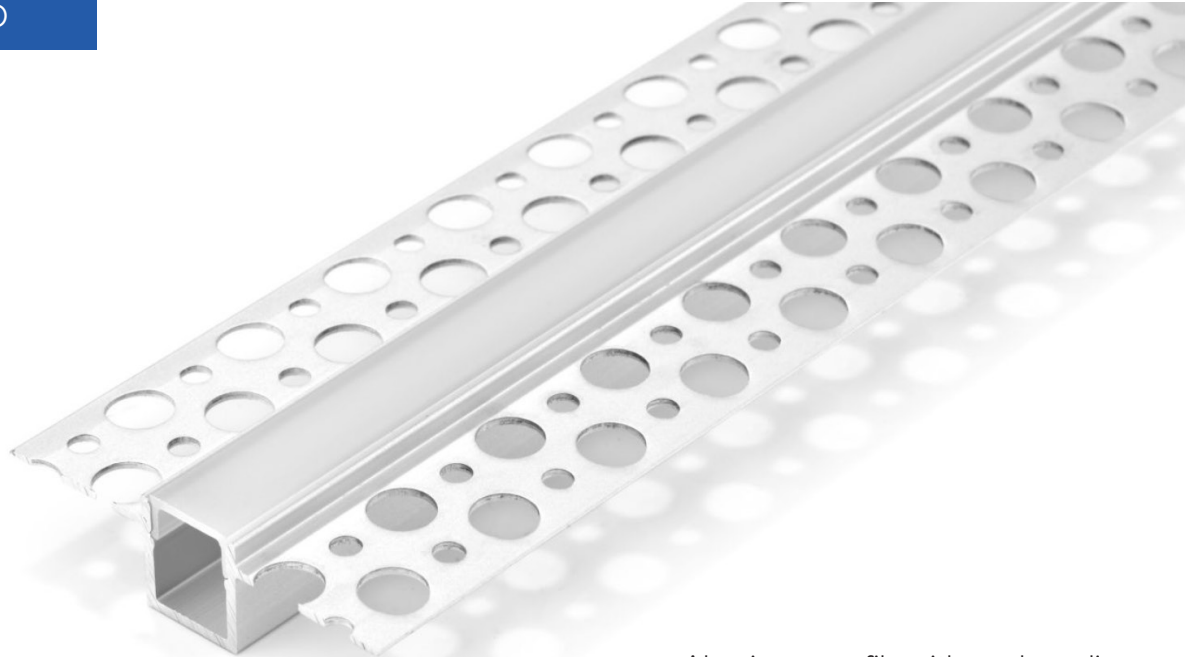

Accessories

TT-27-END

PRODUCT CODE

TT	-	MODEL	-	LENGTH (mm)	-	COVER
TT	-	27	-	3000	-	O

TT-28-3000-O

- Aluminum profile with opal acrylic.
- Designed to be concealed in plaster walls.
- Available in lengths 3000 mm (118¹/₈ ").