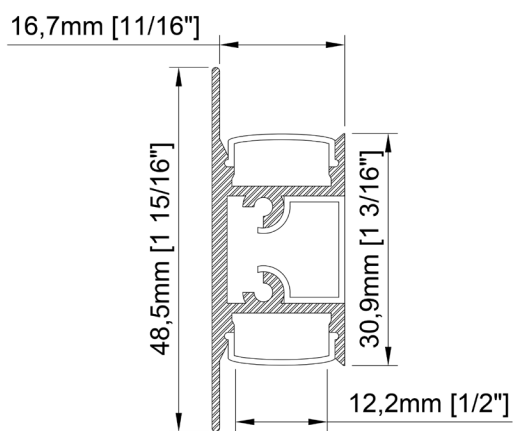

Size	48,5mm x 16,7mm x 2000mm 1¹⁵/₁₆" x 1¹¹/₁₆" x 78³/₄"
Lenght	2000mm 78³/₄"
Internal width	2 x 12,2mm 2 x 1/2"
Cover	Matte Opal PMMA Clear PMMA Black PMMA PC diffuser

Accessories

PRODUCT CODE

TT	-	MODEL	-	LENGHT (mm)	-	COVER
TT	-	23	-	2000	-	O