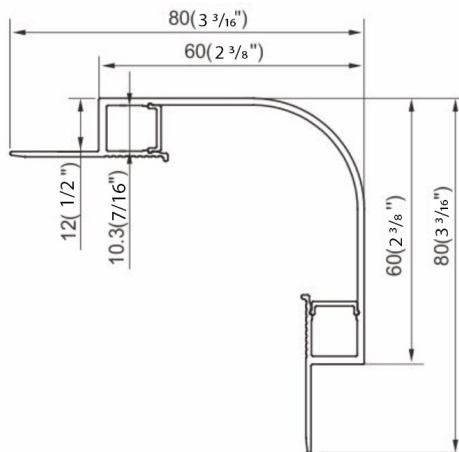

Size	80mm x 80mm x 2000mm 3 ³ / ₁₆ " x 3 ³ / ₁₆ " x 78 ³ / ₄ "
Length	2000mm 78 ³ / ₄ "
Internal width	10,3mm X 2 7/ ₁₆ "
Cover	PC diffused
Finish	White

Accessories

TT-72-END

PRODUCT CODE

TT	MODEL	LENGHT (mm)	COVER
TT	72	2000	0