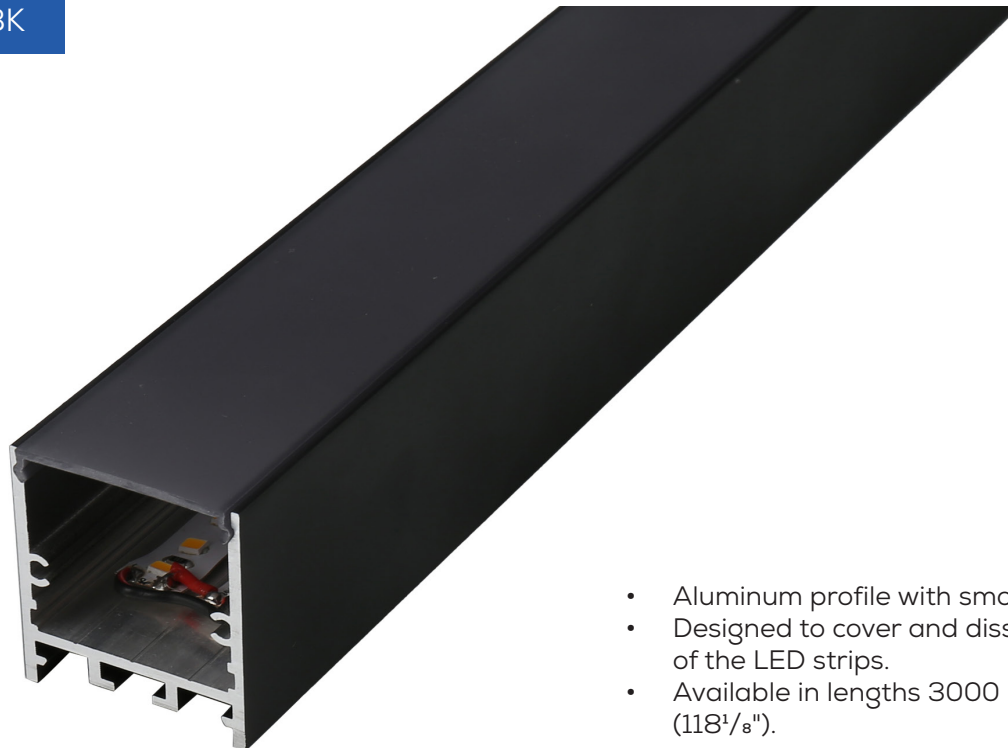

PRODUCT CODE

TT	-	MODEL	-	LENGHT (mm)	-	COVER	-	FINISH
TT	-	60	-	3000	-	O	-	BK

TT-61-3000-O-BK

- Aluminum profile with smoked acrylic.
- Designed to cover and dissipate heat of the LED strips.
- Available in lengths 3000 mm (118¹/₈").