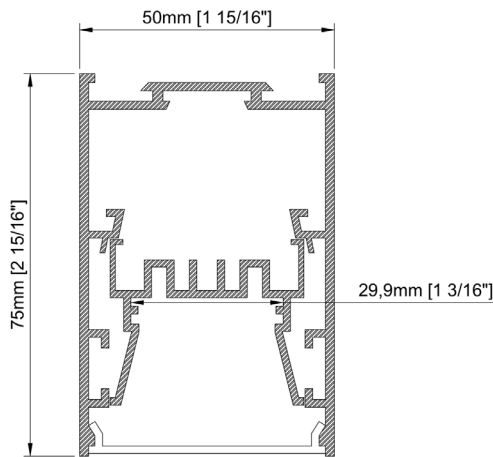

Size 75mm x 50mm x 2500mm
2¹⁵/₁₆" x 1¹⁵/₁₆" x 98³/₈"

Lenght 2500mm
98³/₈"

Internal width 29,9mm
1³/₁₆"

Cover PC frosted

Accessories

PRODUCT CODE

TT	-	MODEL	-	LENGHT (mm)	-	COVER
TT	-	46	-	2500	-	O

TT-47-2500-O