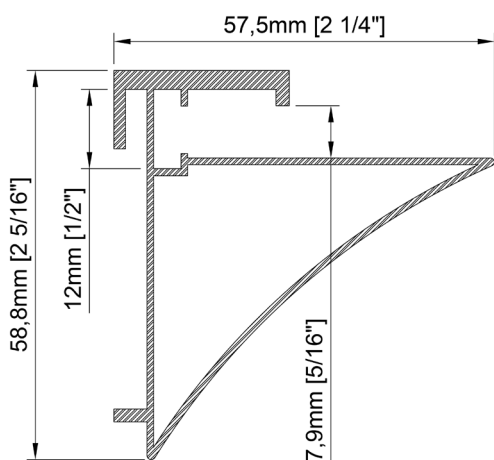

- Aluminum profile with opal acrylic.
- Designed to cover and dissipate heat of the LED strips.
- Available in lengths 3000 mm (118").

Size	30mm x 10,4mm x 3000mm 1 ³ / ₁₆ " x 7/ ₁₆ " x 118 ¹ / ₈ "
Length	3000mm 118 ¹ / ₈ "
Internal width	11,2mm 7/ ₁₆ "
Cover	Opal

Size	30mm x 8mm x 3000mm 1 ³ / ₁₆ " x 5 ⁵ / ₁₆ " x 118 ¹ / ₈ "
Length	3000mm 118 1 ¹ / ₈ "
Internal width	13,2mm 1 ¹ / ₂ "
Cover	Opal

Accessories

PRODUCT CODE

TT	-	MODEL	-	LENGTH (mm)	-	COVER
TT	-	10	-	3000	-	O

TT-16-2000-O

- Aluminum profile for attaching a glass shelf of 8mm.
- Designed to cover the LED strips and diffuse the light in the glass.
- Designed to be wall mounted.
- Available in lengths 2000 mm (78³/₄").

Size	57,5mm x 58,8mm x 2000mm 2 ¹ / ₄ " x 2 ⁵ / ₁₆ " x 78 ³ / ₄ "
Length	2000mm 78 ³ / ₄ "
Internal width	12mm 1/2"
Cover	None

*Glass not include.

Accessories

TT-16-END

PRODUCT CODE

TT	-	MODEL	-	LENGTH (mm)	-	COVER
TT	-	16	-	2000	-	O