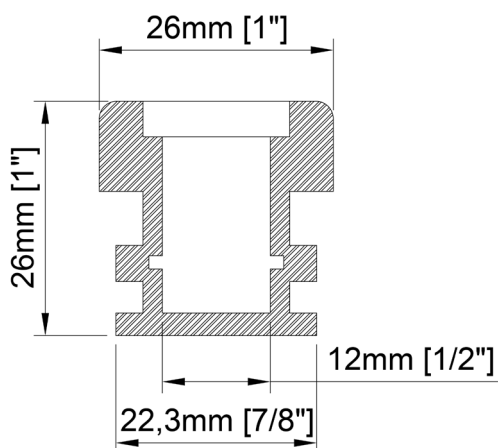

Size	26mm x 26mm x 3000mm 1" x 1" x 118¹/₈"
Length	3000mm 118¹/₈"
Internal width	12mm 1/2"
Cover	PC diffused

Accessories

PRODUCT CODE

TT - MODEL - LENGHT (mm) - COVER

TT - 12 - 3000 - O