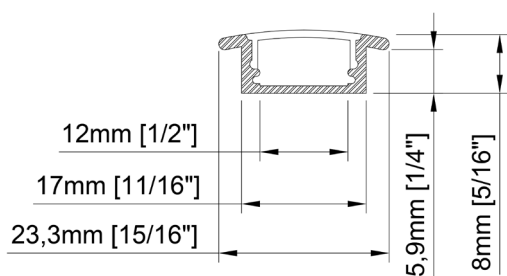

Size	23,3mm x 5,9mm x 3000mm 1⁵/₁₆" x 1/4" x 118¹/₈"
Length	3000mm 118¹/₈"
Internal width	12mm 1/2"
Cover	Matte Opal PMMA Clear PMMA Black PMMA PC diffuser

Accessories

TT-39-END

PRODUCT CODE

TT	-	MODEL	-	LENGTH (mm)	-	COVER
TT	-	39	-	3000	-	O