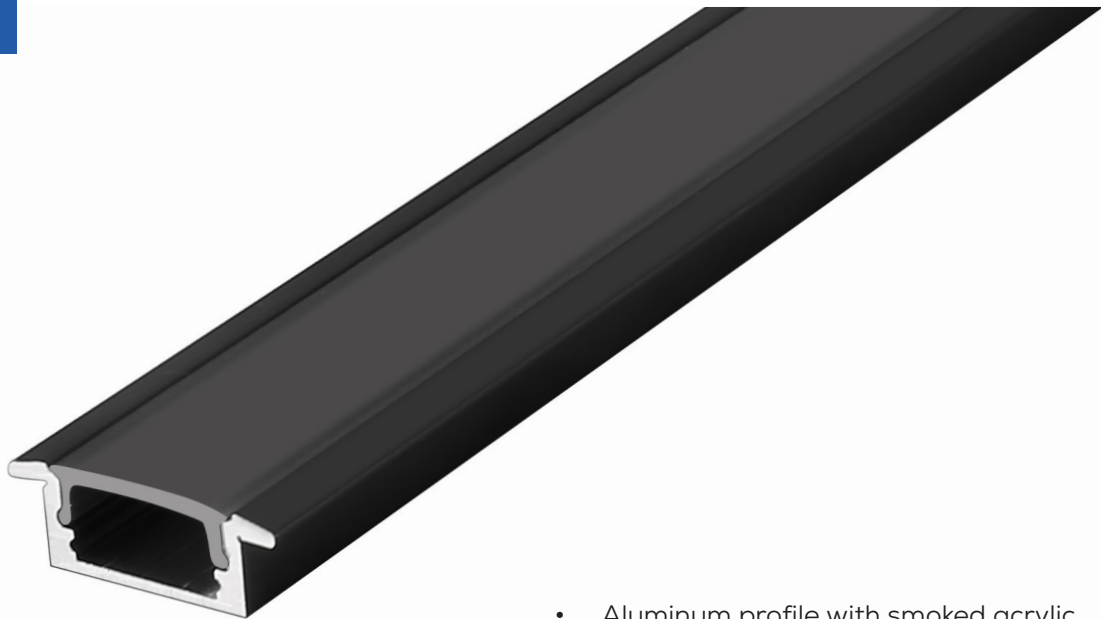

TT-55-END

PRODUCT CODE

TT	MODEL	LENGHT (mm)	COVER	FINISH
TT	55	3000	O	BK

TT-56-3000-O-BK

- Aluminum profile with smoked acrylic.
- Designed to cover and dissipate heat of the LED strips.
- Available in lengths 3000 mm (118¹/₈").