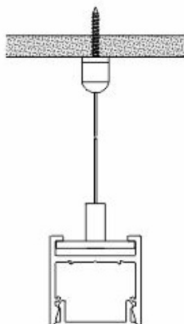

TT-R25-900

Size	25,4mm x 25,4mm x Ø 900mm 1" x 1" x 35⁷/₁₆"
Diameter	Ø 900mm 35⁷/₁₆"
Internal width	14,1mm 9⁹/₁₆"