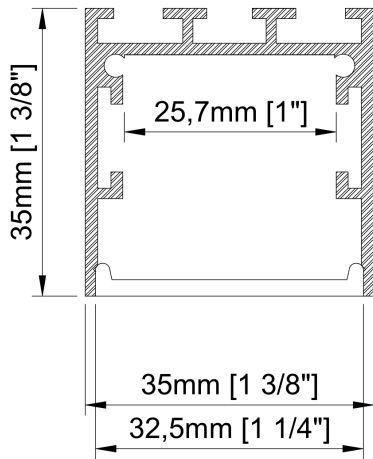

Size	35mm x 35mm x 2500mm 1³/₈" x 1³/₈" x 98³/₈"
Lenght	2500mm 98³/₈"
Internal width	25,7mm 1"
Cover	PC diffused
Finish	BK-Black