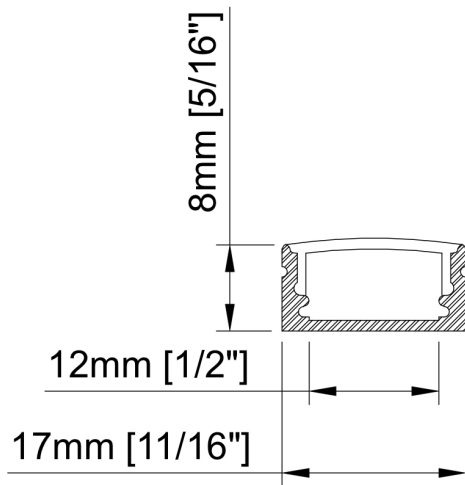

Size	17mm x 8mm x 3000mm 1¹/₁₆" x 5⁵/₁₆" x 118¹/₈"
Lenght	3000mm 118¹/₈"
Internal width	12mm 1¹/₂"
Cover	Smoked Matte opal PMMA Clear PMMA PC diffused
Finish	BK-Black

Accessories

PRODUCT CODE

TT	MODEL	LENGHT (mm)	COVER	FINISH
TT	55	3000	O	BK