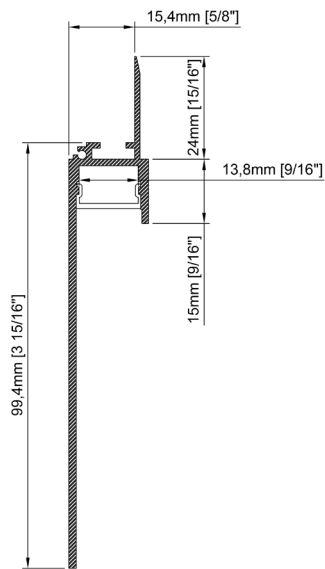

Size	99,4mm x 15,4mm x 2000mm 3¹⁵/₁₆" x 5⁸/₈" x 78³/₄"
Lenght	2000mm 78³/₄"
Internal width	13,8mm 9⁹/₁₆"
Cover	PC diffused
Finish	White