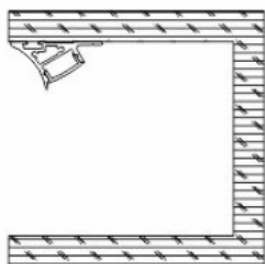

Accessories

PRODUCT CODE

TT	-	MODEL	-	LENGHT (mm)	-	COVER
TT	-	66	-	2000	-	O