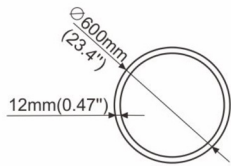

TT-R30-600