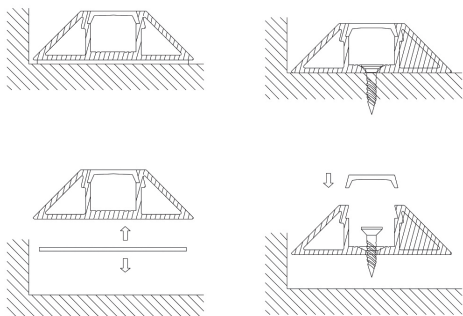

Accessories

PRODUCT CODE

TT	-	MODEL	-	LENGTH (mm)	-	COVER
TT	-	07	-	3000	-	O