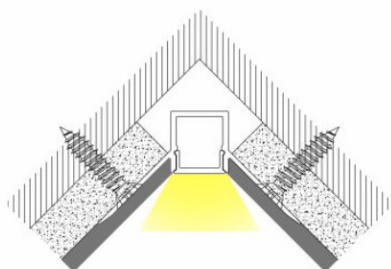

Size	13mm x 14mm x 3000mm 3/8" x 9/16" x 118 ¹ / ₈ "
Length	3000 mm 118 ¹ / ₈ "
Internal width	11,1mm 7/16"
Cover	PC diffused

Accessories

TT-26-END

PRODUCT CODE

TT	MODEL	LENGTH (mm)	COVER
TT	26	3000	O

TT-27-3000-O