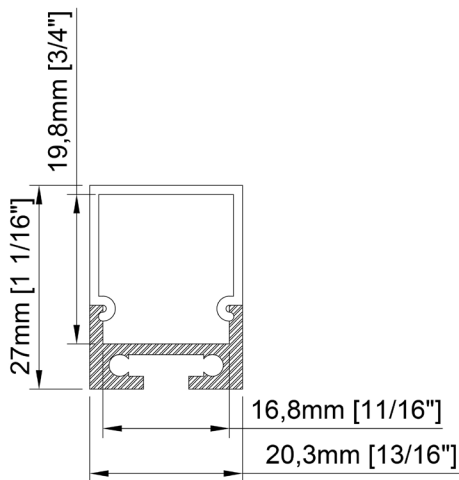

Size	20,3mm x 27mm x 3000mm 1 ³ / ₁₆ " x 1 ¹ / ₁₆ " x 118 ¹ / ₈ "
Length	3000mm 118 ¹ / ₄ "
Internal width	16,8mm 1 ¹ / ₁₆ "
Cover	Matte opal PMMA
Finish	Black

Accessories

TT-15-CLIP

TT-15-SUSP

TT-15-END-BK