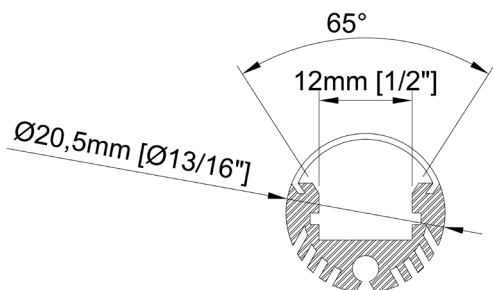

Size	Ø20,5mm x 2000mm Ø¹³/₁₆" x 78³/₄"
Length	2000mm 78³/₄"
Internal width	12mm 1/2"
Cover	Matte opal PMMA