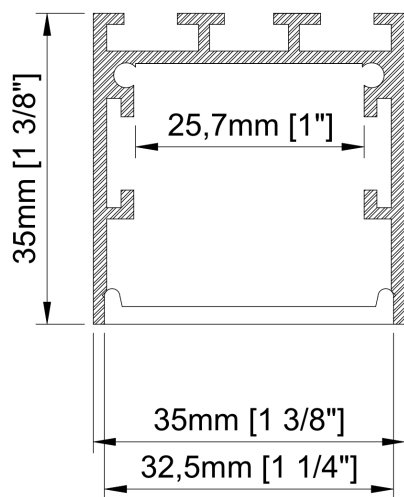

Size 75mm x 50mm x 2500mm
2¹⁵/₁₆" x 1¹⁵/₁₆" x 98³/₈"

Lenght 2500mm
98³/₈"

Internal width 29,9mm
1³/₁₆"

Cover PC frosted

Accessories

PRODUCT CODE

TT	-	MODEL	-	LENGHT (mm)	-	COVER
TT	-	46	-	2500	-	O

TT-47-2500-O

Size	35mm x 35mm x 2500mm 1 ³ / ₈ " x 1 ³ / ₈ " x 98 ³ / ₈ "
Lenght	2500mm 98 ³ / ₈ "
Internal width	2,57mm 1"
Cover	PC diffused

Accessories

PRODUCT CODE

TT	-	MODEL	-	LENGHT (mm)	-	COVER
TT	-	48	-	2500	-	O