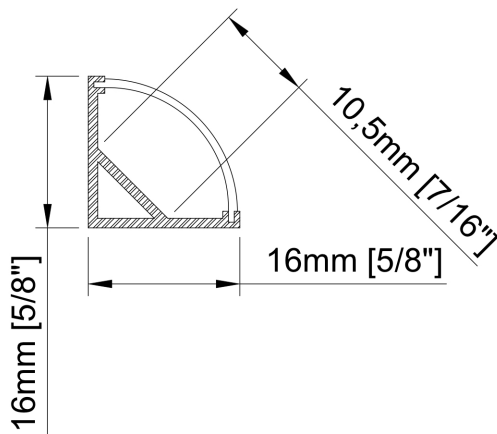

Size	16mm x 16mm x 3000mm 5/8" x 5/8" x 118¹/₈"
Length	3000mm 118¹/₈"
Internal width	10,5mm 7/16"
Cover	Smoked Matte opal PMMA Clear PMMA PC diffused
Finish	BK-Black

Accessories

PRODUCT CODE

TT	MODEL	LENGTH (mm)	COVER	FINISH
TT	59	3000	O	BK