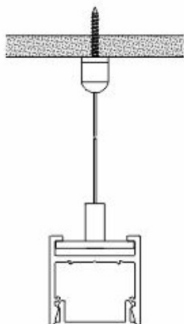

TT-R30-600