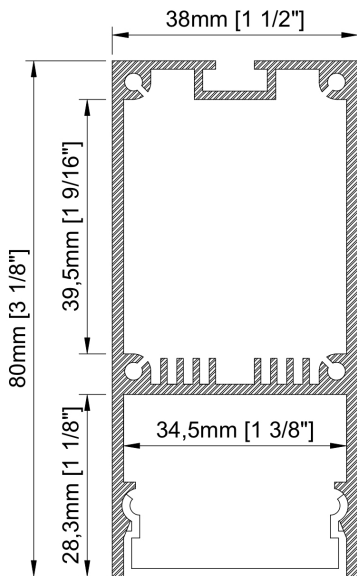

Size 75mm x 50mm x 2500mm
2¹⁵/₁₆" x 1¹⁵/₁₆" x 98³/₈"

Lenght 2500mm
98³/₈"

Internal width 29,9mm
1³/₁₆"

Cover PC frosted

Accessories

PRODUCT CODE

TT	-	MODEL	-	LENGHT (mm)	-	COVER
TT	-	46	-	2500	-	O

TT-47-2500-O

- Aluminum profile with opal acrylic.
- Designed to cover and dissipate heat of the LED strips.
- Available in lengths 2500 mm (98³/₈").

Size	80mm x 38mm x 2500mm 3 ¹ / ₈ " x 1 ¹ / ₂ " x 98 ³ / ₈ "
Length	2500mm 98 ³ / ₈ "
Internal width	34,5mm 1 ³ / ₈ "
Cover	PC diffused