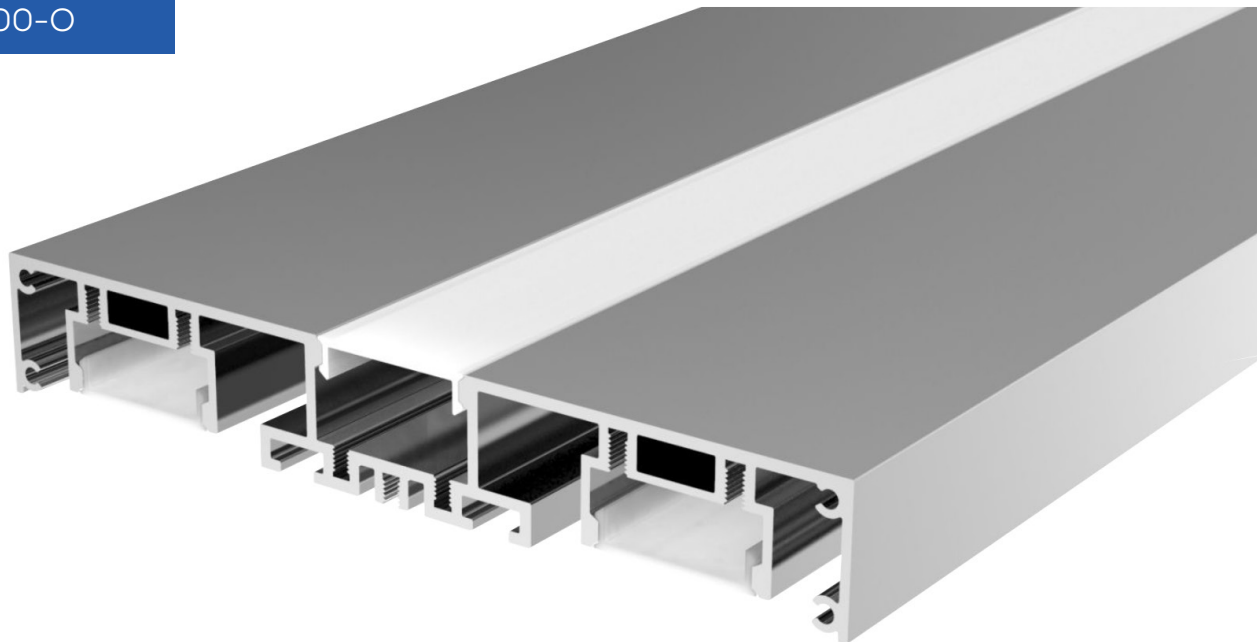

TT-31-2500-O

- Aluminum profile with opal acrylic.
- Designed to cover and dissipate heat of the LED strips.
- Available in lengths 2500 mm (98³/₈").