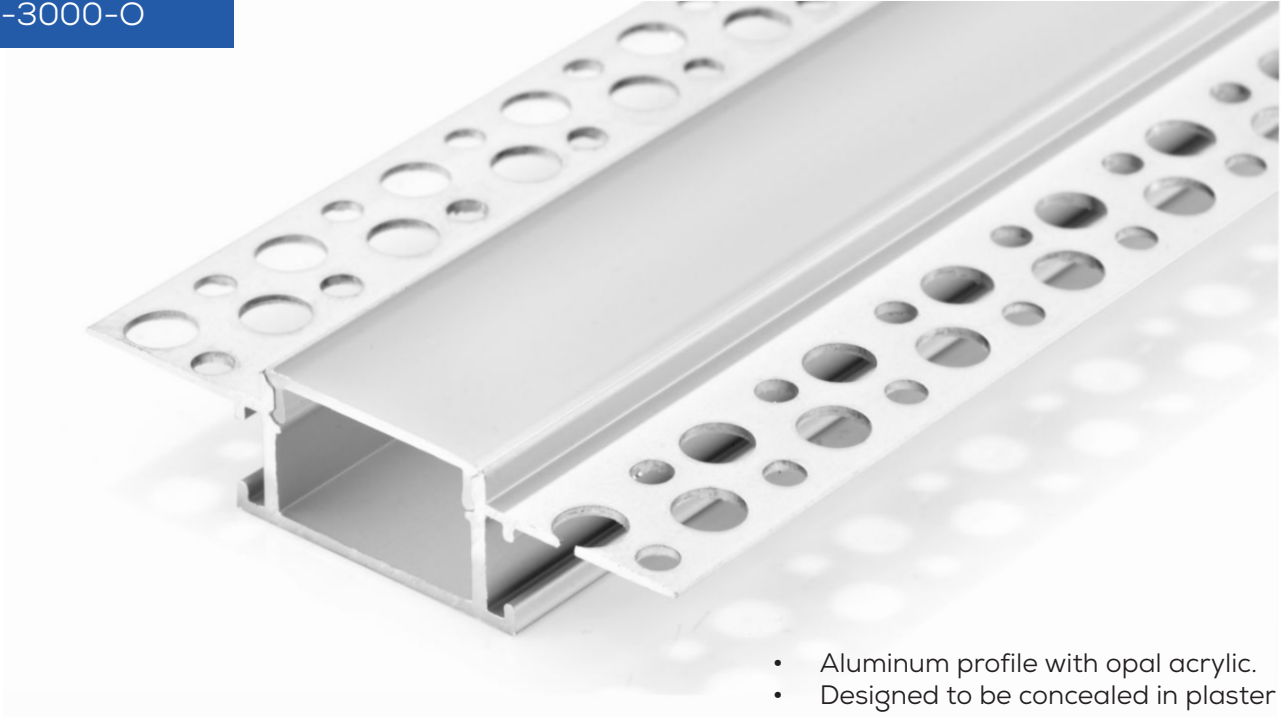

TT-29-3000-O

- Aluminum profile with opal acrylic.
- Designed to be concealed in plaster walls.
- Available in lengths 3000 mm (118¹/₈ ").