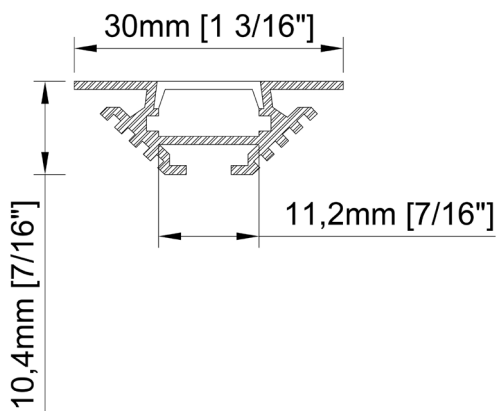

Size 34mm x 12mm x 3000mm
1⁵/₁₆" x 1/2" x 118 1/8"

Length 3000mm
118 1/8"

Internal width 11,2mm
7/16"

Cover Opal

Accessories

PRODUCT CODE

TT	MODEL	LENGTH (mm)	COVER
TT	08	3000	O

TT-09-3000-O

- Aluminum profile with opal acrylic.
- Designed to cover and dissipate heat of the LED strips.
- Available in lengths 3000 mm (118").

Size	30mm x 10,4mm x 3000mm 1 ³ / ₁₆ " x 7/ ₁₆ " x 118 ¹ / ₈ "
Length	3000mm 118 ¹ / ₈ "
Internal width	11,2mm 7/ ₁₆ "
Cover	Opal

Size	30mm x 8mm x 3000mm 1 ³ / ₁₆ " x 5 ⁵ / ₁₆ " x 118 ¹ / ₈ "
Length	3000mm 118 1 ¹ / ₈ "
Internal width	13,2mm 1 ¹ / ₂ "
Cover	Opal

Accessories

PRODUCT CODE

TT	-	MODEL	-	LENGTH (mm)	-	COVER
TT	-	10	-	3000	-	O

Size	57,5mm x 58,8mm x 2000mm 2 ¹ / ₄ " x 2 ⁵ / ₁₆ " x 78 ³ / ₄ "
Length	2000mm 78 ³ / ₄ "
Internal width	12mm 1/2"
Cover	None

*Glass not include.

Accessories

TT-16-END

PRODUCT CODE

TT	-	MODEL	-	LENGTH (mm)	-	COVER
TT	-	16	-	2000	-	O