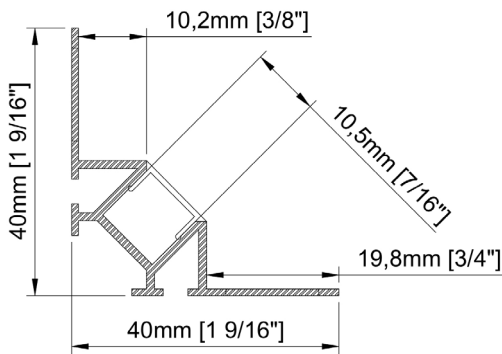

Size	40mm x 40mm x 2000mm 1⁹/₁₆" x 1⁹/₁₆" x 78³/₄"
Length	2000mm 78³/₄"
Internal width	10,5mm 7/₁₆"
Cover	PC diffused