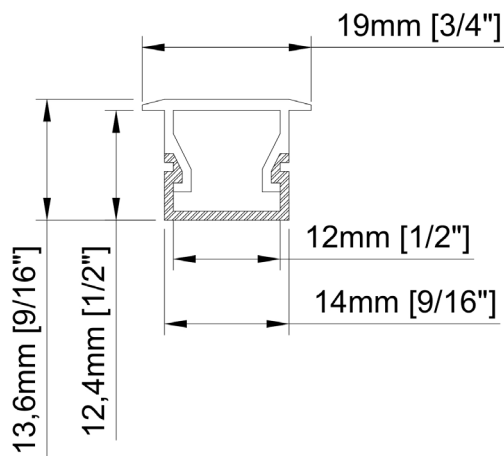

Size	19mm x 13,6mm x 2000mm 3/4" x 9/16" x 78 ³ / ₄ "
Length	2000mm 78 ³ / ₄ "
Internal width	12mm 1/2"
Cover	PC diffused

Accessories

TT-50-END

PRODUCT CODE

TT	-	MODEL	-	LENGTH (mm)	-	COVER
TT	-	50	-	2000	-	O