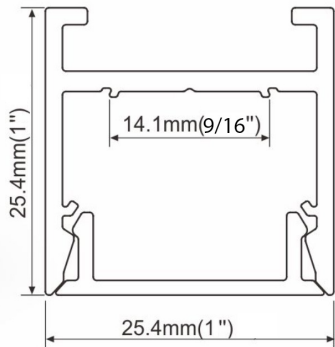

Size 75mm x 50mm x 2500mm
2¹⁵/₁₆" x 1¹⁵/₁₆" x 98³/₈"

Lenght 2500mm
98³/₈"

Internal width 29,9mm
1³/₁₆"

Cover PC frosted

Accessories

PRODUCT CODE

TT	-	MODEL	-	LENGHT (mm)	-	COVER
TT	-	46	-	2500	-	O

TT-47-2500-O

Size	25mm x 25mm x 2000mm 1" x 1" x 78 ³ / ₄ "
Lenght	2000mm 78 ³ / ₄ "
Internal width	13,2mm 1/2"
Cover	PC diffused

Accessories

TT-54-CLIP	TT-54-SUSP	TT-54-END-WH

PRODUCT CODE

TT	MODEL	LENGHT (mm)	COVER	FINISH
TT	54	2000	O	WH

TT-R25-600

Size	25,4mm x 25,4mm x Ø 600mm 1" x 1" x 23 ⁵ / ₈ "
Diameter	Ø 600mm 23 ⁵ / ₈ "
Internal width	14,1mm 9/ ₁₆ "

Accessories and power supply included

PRODUCT CODE

TT	-	MODEL	-	DIAMETER (mm)
TT	-	R25	-	600

TT-R25-900

Size	25,4mm x 25,4mm x Ø 900mm 1" x 1" x 35 ⁷ / ₁₆ "
Diameter	Ø 900mm 35 ⁷ / ₁₆ "
Internal width	14,1mm 9 ⁹ / ₁₆ "

Accessories and power supply included

PRODUCT CODE

TT	-	MODEL	-	DIAMETER (mm)
TT	-	R25	-	900