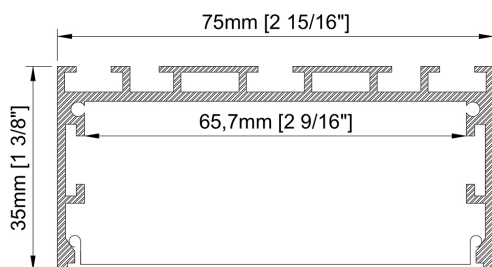

Size	75mm x 35mm x 3000mm 3" x 1³/₈" x 118¹/₈"
Lenght	3000mm 118¹/₈"
Internal width	64mm 2¹/₂"
Cover	PC diffused