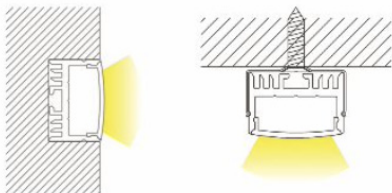

Size	23,5mm x 15mm x 2000mm $15/16" \times 5/8" \times 78^{3/4}"$
Lenght	2000mm $78^{3/4}"$
Internal width	20,4mm $13/16"$
Cover	PC diffused

Accessories

PRODUCT CODE

TT	MODEL	LENGHT (mm)	COVER
TT	40	2000	O