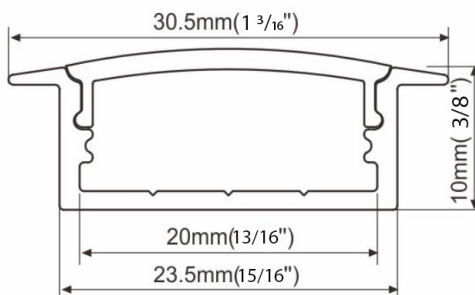

Size	30,5mm x 10mm x 3000mm 1³/₁₆" x 3/8" x 118¹/₈"
Lenght	3000mm 118¹/₈"
Internal width	20mm 1³/₁₆"
Cover	Matte Opal PMMA