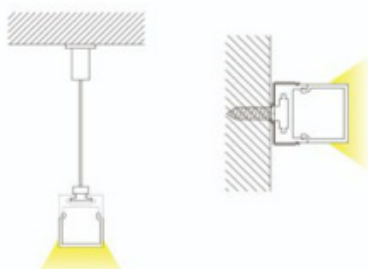

TT-15-3000-O

- Aluminum profile with opal acrylic.
- Designed to cover and dissipate heat of the LED strips.
- Available in lengths 3000 mm (118¹/₈").

Size	20,3mm x 27mm x 3000mm 1³/₁₆" x 1¹/₁₆" x 118¹/₈"
Length	3000mm 118¹/₄"
Internal width	16,8mm 1¹/₁₆"
Cover	Matte opal PMMA

Accessories

PRODUCT CODE

TT	-	MODEL	-	LENGHT (mm)	-	COVER
TT	-	15	-	3000	-	O