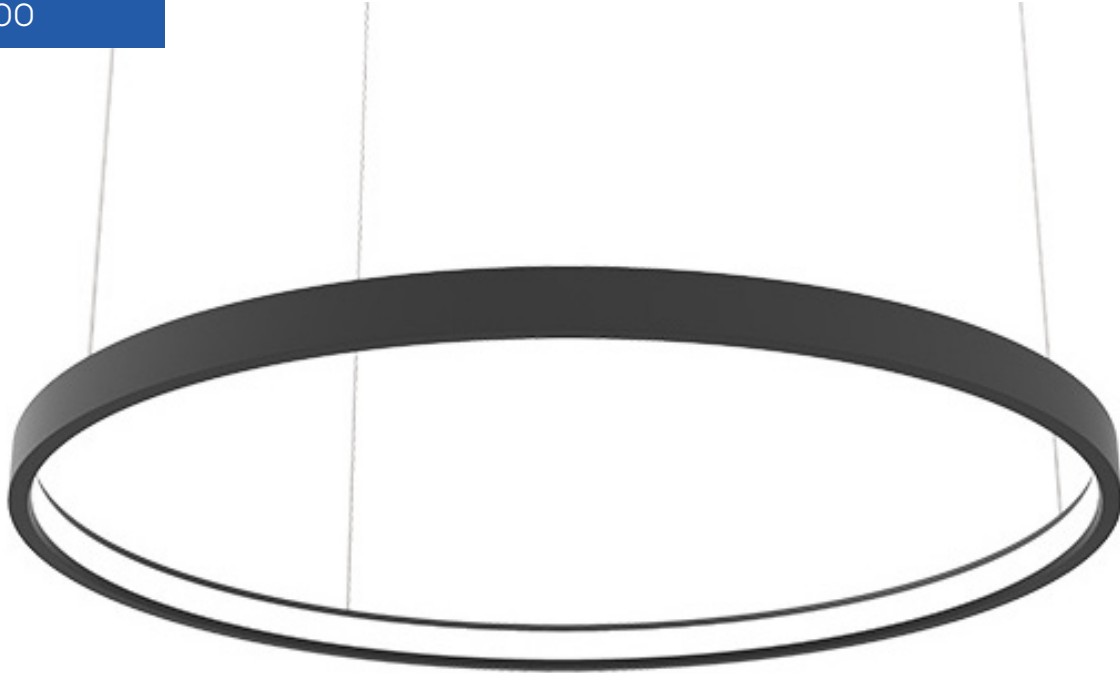

TT-R30-900

Size	12mm x 30mm x Ø 900mm 1/2" x 1 3/16" x 35 7/16"
Diameter	Ø 900mm 35 7/16"
Internal width	10,5mm 7/16"

Accessories and power supply included

TT-R30-SUSP

PRODUCT CODE

TT	-	MODEL	-	DIAMETER (mm)
TT	-	R30	-	900