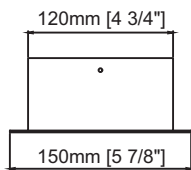

Size	41mm x Ø 279,4mm 1 ⁵ / ₈ " x 11"
Diameter	Ø 279,4mm 11"
Internal width	254mm 10"

PRODUCT CODE

TT	-	TYPE	-	MODEL
TT	-	CANOPY	-	01

Size	41mm x Ø 330,2mm 1 ⁵ / ₈ " x 13"
Diameter	Ø 330,2mm 13"
Internal width	Ø 304,4mm 12"

PRODUCT CODE

TT	-	TYPE	-	MODEL
TT	-	CANOPY	-	02

Size 60mm x 150mm x 380mm
 $2 \frac{3}{8}'' \times 5 \frac{7}{8}'' \times 1'-3''$

Internal width 120mm x 350mm
 $4 \frac{3}{4}'' \times 1'-1 \frac{3}{4}''$

PRODUCT CODE

TT - TYPE - MODEL

TT - CANOPY - 03

Size 60mm x 150mm x 730mm
2 3/8" x 5 7/8" x 2'-4 3/4"

Internal width 120mm x 700mm
4 3/4" x 2'-3 1/2"

PRODUCT CODE

TT	-	TYPE	-	MODEL
TT	-	CANOPY	-	04

BLACK SHADOW SERIES