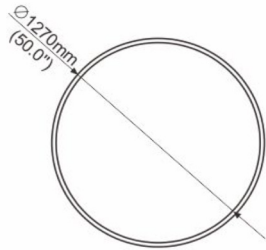

TT-R50-900

Size	53,6mm x 60,4mm x Ø 900mm 2 ¹ / ₈ " x 2 ³ / ₈ " x 35 ⁷ / ₁₆ "
Diameter	Ø 900mm 35 ⁷ / ₁₆ "
Internal width	41,1mm 1 ⁵ / ₈ "

Accessories and power supply included

PRODUCT CODE

TT	-	MODEL	-	DIAMETER (mm)
TT	-	R50	-	900

TT-R50-1270

Size	53,6mm x 60,4mm x Ø 1270mm 2 ¹ / ₈ " x 2 ³ / ₈ " x 50"
Diameter	Ø 1270mm 50"
Internal width	41,1mm 1 ⁵ / ₈ "

Accessories and power supply included

PRODUCT CODE

TT	-	MODEL	-	DIAMETER (mm)
TT	-	R50	-	1270