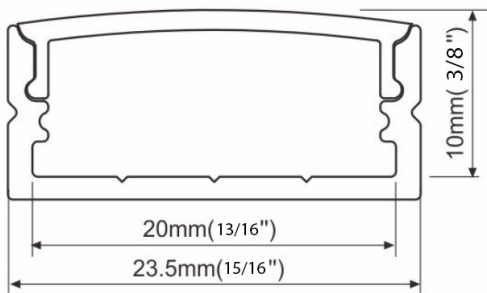

Size 23,5mm x 10mm x 3000mm
15¹/₁₆" x 3³/₈" x 118¹/₈"

Lenght 3000mm
118¹/₈"

Internal width 20mm
13³/₁₆"

Cover Matte opal PMMA