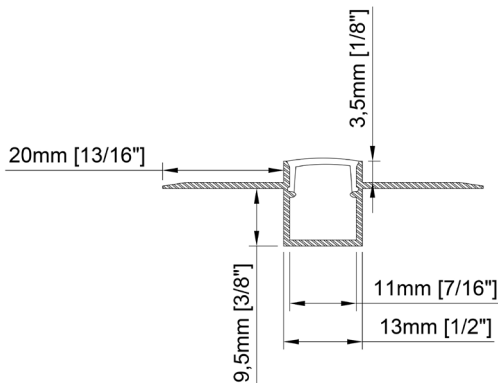

Size	13mm x 14mm x 3000mm 3/8" x 9/16" x 118 ¹ / ₈ "
Length	3000 mm 118 ¹ / ₈ "
Internal width	11,1mm 7/16"
Cover	PC diffused

Accessories

TT-28-END

PRODUCT CODE

TT	-	MODEL	-	LENGTH (mm)	-	COVER
TT	-	28	-	3000	-	O