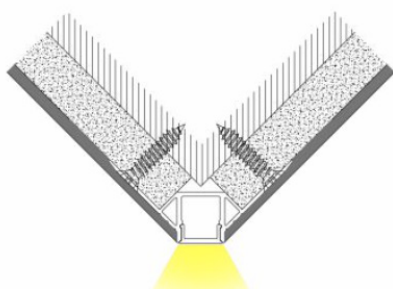

Accessories

TT-27-END

PRODUCT CODE

TT	-	MODEL	-	LENGTH (mm)	-	COVER
TT	-	27	-	3000	-	O