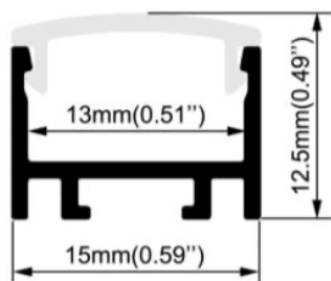

Accessories

TT-75-END-BK

PRODUCT CODE

TT	MODEL	LENGTH (mm)	COVER	FINISH
TT	75	3000	O	BK

TT-73-3000-O-BK

Size	15mm x 12,5mm x 3000mm $\frac{5}{8}'' \times \frac{1}{2}'' \times 78\frac{3}{4}''$
Lenght	3000mm 118 $\frac{1}{8}''$
Internal width	13mm $\frac{1}{2}''$
Cover	PMMA