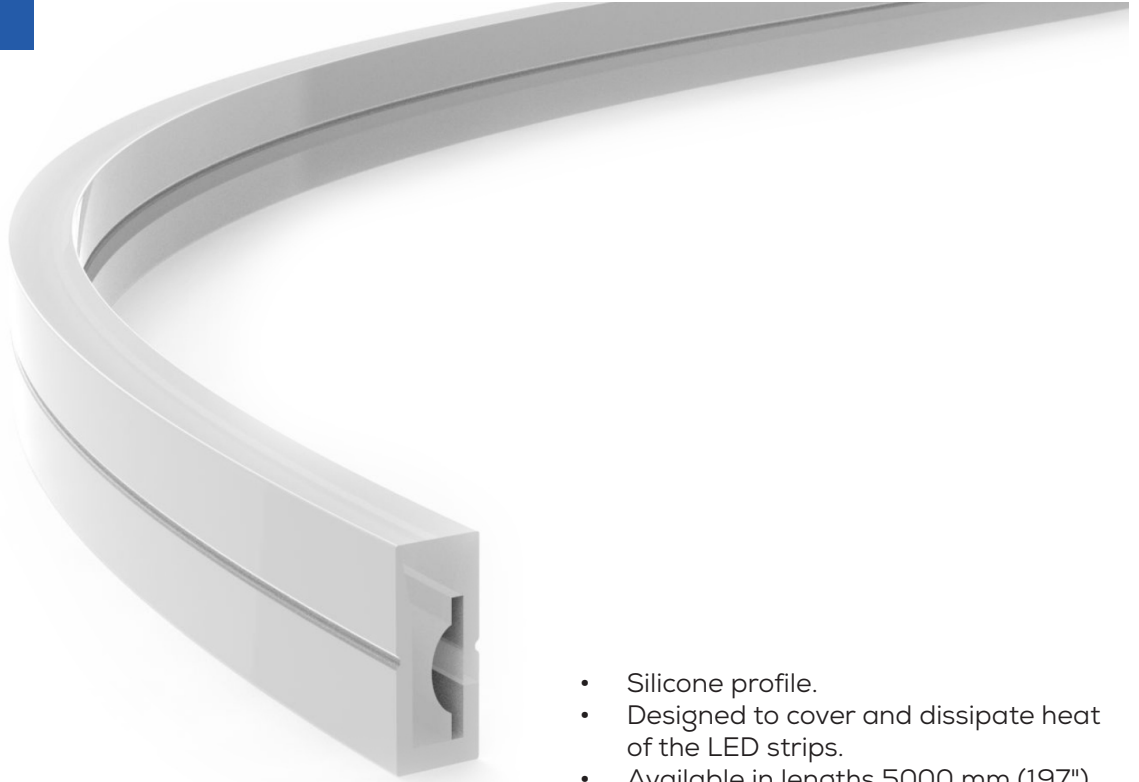

TT-FLEX-01

- Silicone profile.
- Designed to cover and dissipate heat of the LED strips.
- Available in lengths 5000 mm (197").