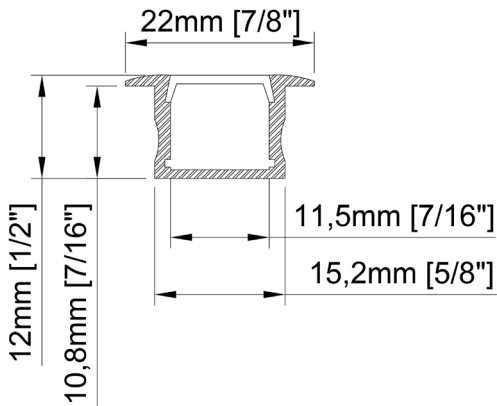

Size 20,4mm x 17,3mm x 3000mm
¹³/₁₆" x ¹¹/₁₆" x 118¹/₈"

Lenght 3000mm
 118¹/₈"

Internal width 12,8mm
¹/₂"

Cover Clear, 30° lens

Accessories

TT-22-CLIP

TT-22-END

PRODUCT CODE

Size	15,2mm x 4,8mm x 3000mm 5/8" x 3/16" x 118 1/8"
Length	3000mm 118 1/8"
Internal width	11,5mm 7/16"
Cover	Opal

Accessories

PRODUCT CODE				
TT	MODEL	LENGTH (mm)	COVER	
TT	02	3000	O	

TT-03-3000-O

- Aluminum profile with opal acrylic.
- Designed to cover and dissipate heat of the LED strips.
- Available in lengths 3000 mm (118 1/8").

Size	15,2mm x 10,8mm x 3000mm 5/8" x 7/16" x 118 1/8"
Length	3000mm 118 1/8"
Internal width	11,5mm 7/16"
Cover	Opal

Accessories

TT-03-CLIP

TT-03-END

PRODUCT CODE

TT	-	MODEL	-	LENGTH (mm)	-	COVER
TT	-	03	-	3000	-	O