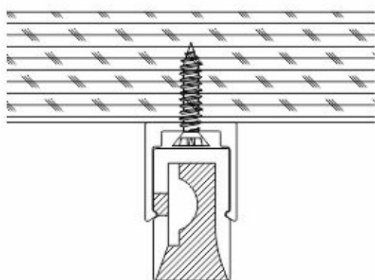

Accessories

PRODUCT CODE

TT	-	TYPE	-	MODEL
TT	-	FLEX	-	01