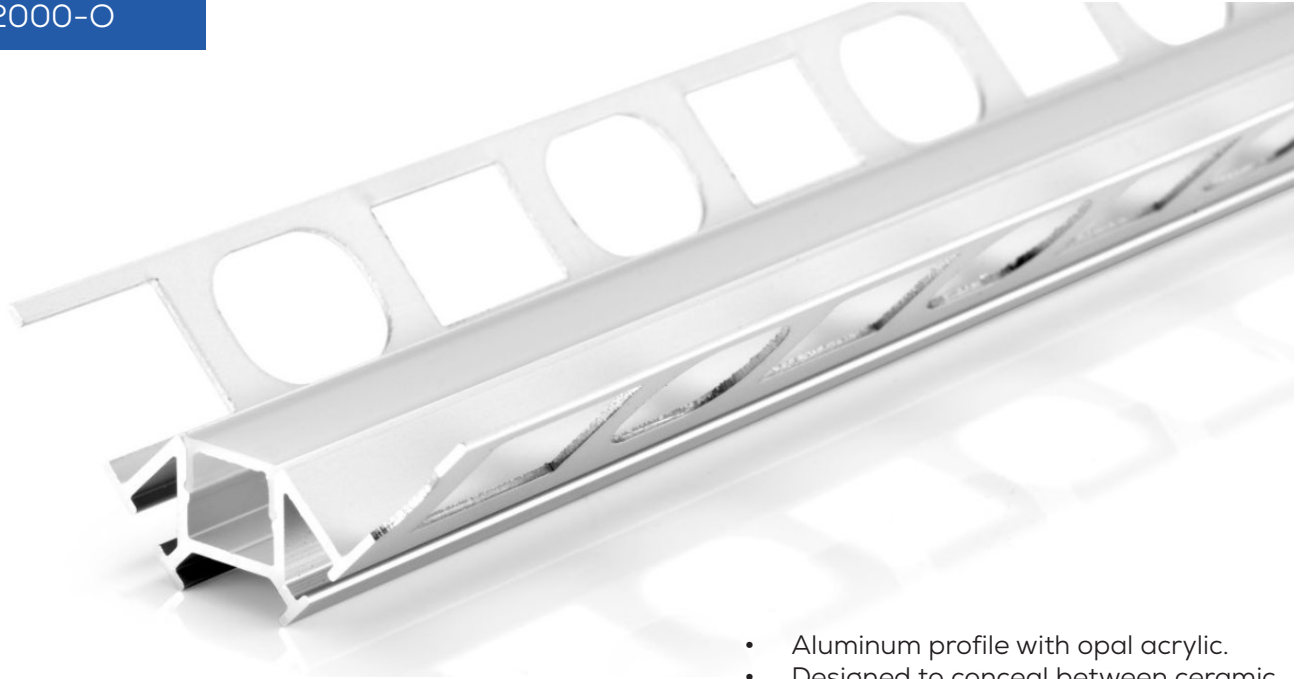

TT-44-2000-O

- Aluminum profile with opal acrylic.
- Designed to conceal between ceramic wall tiles.
- Available in lengths 2000 mm (78³/₄ ").