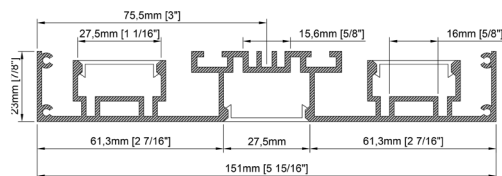

Size	151mm x 23mm x 2500mm 5¹⁵/₁₆" x 7/8" x 98³/₈"
Lenght	2500mm 98³/₈"
Internal width	3 x 27mm 3 x 1¹/₁₆"
Cover	PC frosted