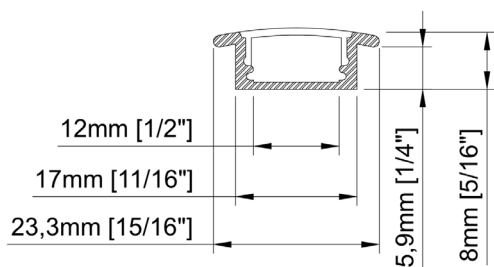

Size	23,3mm x 8mm x 3000mm 1 ⁵ / ₁₆ " x 5/ ₁₆ " x 118 ¹ / ₈ "
Lenght	3000mm 118 ¹ / ₈ "
Internal width	12mm 1/2"
Cover	Smoked Matte opal PMMA Clear PMMA PC diffused
Finish	BK-Black

Accessories

TT-56-END