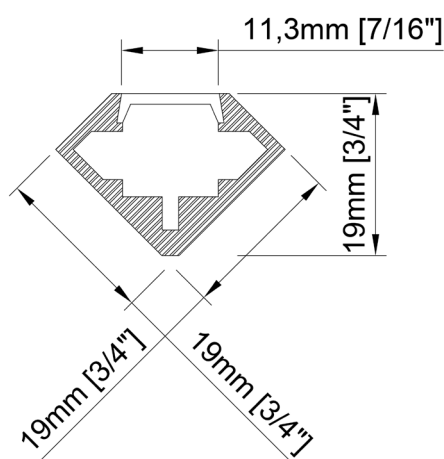

Size	15,2mm x 6mm x 3000mm 5/8" x 1/4" x 118 1/8"
Length	3000mm 118 1/8"
Internal width	11,5mm 7/16"
Cover	Opal

Accessories

PRODUCT CODE

TT	MODEL	LENGTH (mm)	COVER
TT	01	3000	O

TT-04-3000-O

- Aluminum profile with opal acrylic.
- Designed to cover and dissipate heat of the LED strips.
- Available in lengths 3000 mm (118 ").

Size $\varnothing 18,4\text{mm} \times 3000\text{mm}$
 $\varnothing 3/4" \times 118 1/8"$

Lenght 3000mm
 118 1/8"

Internal width 11,3mm
 7/16"

Cover Opal

Accessories

TT-04-CLIP

TT-04-END

PRODUCT CODE

TT	-	MODEL	-	LENGHT (mm)	-	COVER
TT	-	04	-	3000	-	O

TT-06-3000-O

- Aluminum profile with opal acrylic.
- Designed to cover and dissipate heat of the LED strips.
- Available in lengths 3000 mm (118 ").

Size	18,4mm x 18,4mm x 3000mm $\frac{3}{4}'' \times \frac{3}{4}'' \times 118 \frac{1}{8}''$
Lenght	3000mm 118 $\frac{1}{8}''$
Internal width	14,1mm $\frac{9}{16}''$
Cover	Matte Opal PMMA Clear PMMA Black PMMA PC diffuser

Size	57,5mm x 58,8mm x 2000mm 2 ¹ / ₄ " x 2 ⁵ / ₁₆ " x 78 ³ / ₄ "
Length	2000mm 78 ³ / ₄ "
Internal width	12mm 1/2"
Cover	None

*Glass not include.

Accessories

TT-16-END

PRODUCT CODE

TT	-	MODEL	-	LENGTH (mm)	-	COVER
TT	-	16	-	2000	-	O