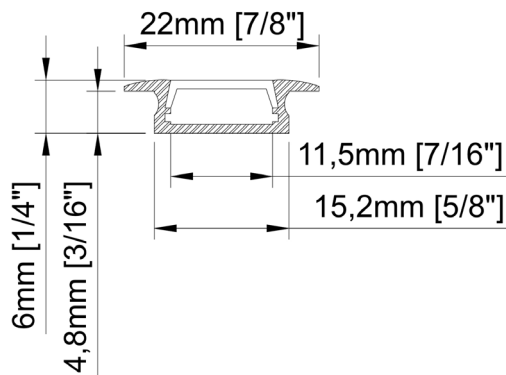

Size	15,2mm x 4,8mm x 3000mm 5/8" x 3/16" x 118 1/8"
Length	3000mm 118 1/8"
Internal width	11,5mm 7/16"
Cover	Opal