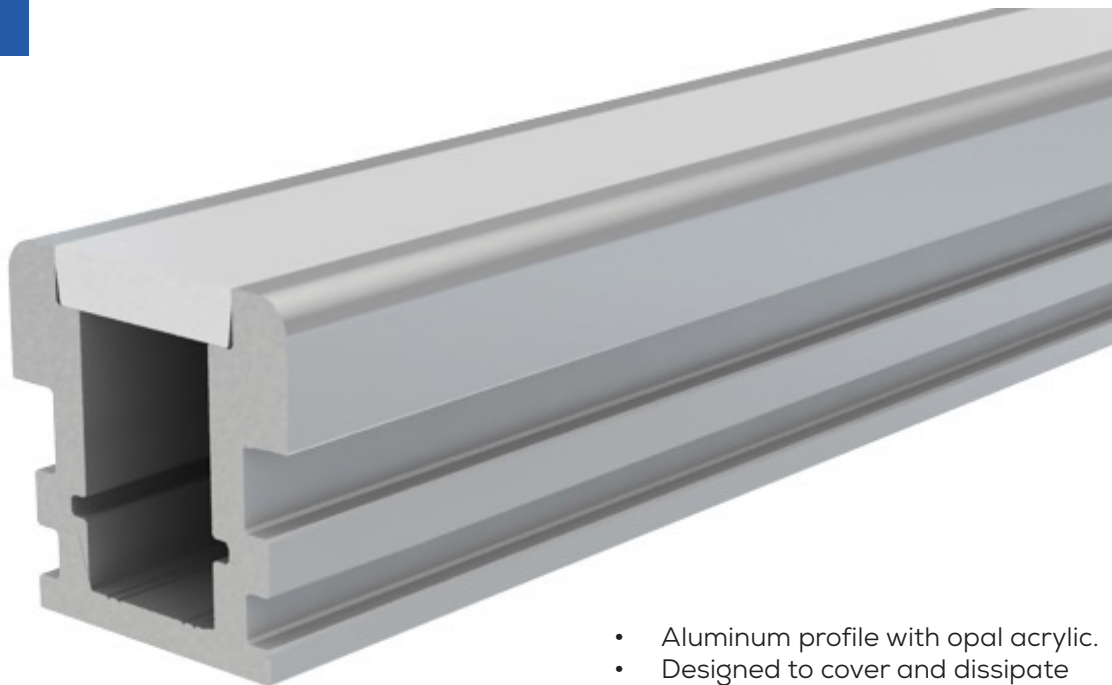

TRIM-LESS CONCRETE

Credit photo: Maison Profab

TITANIUM

TECHNOLOGY

TT-12-3000-O

- Aluminum profile with opal acrylic.
- Designed to cover and dissipate heat of the LED strips.
- Available in lengths 3000 mm (118¹/₈"").