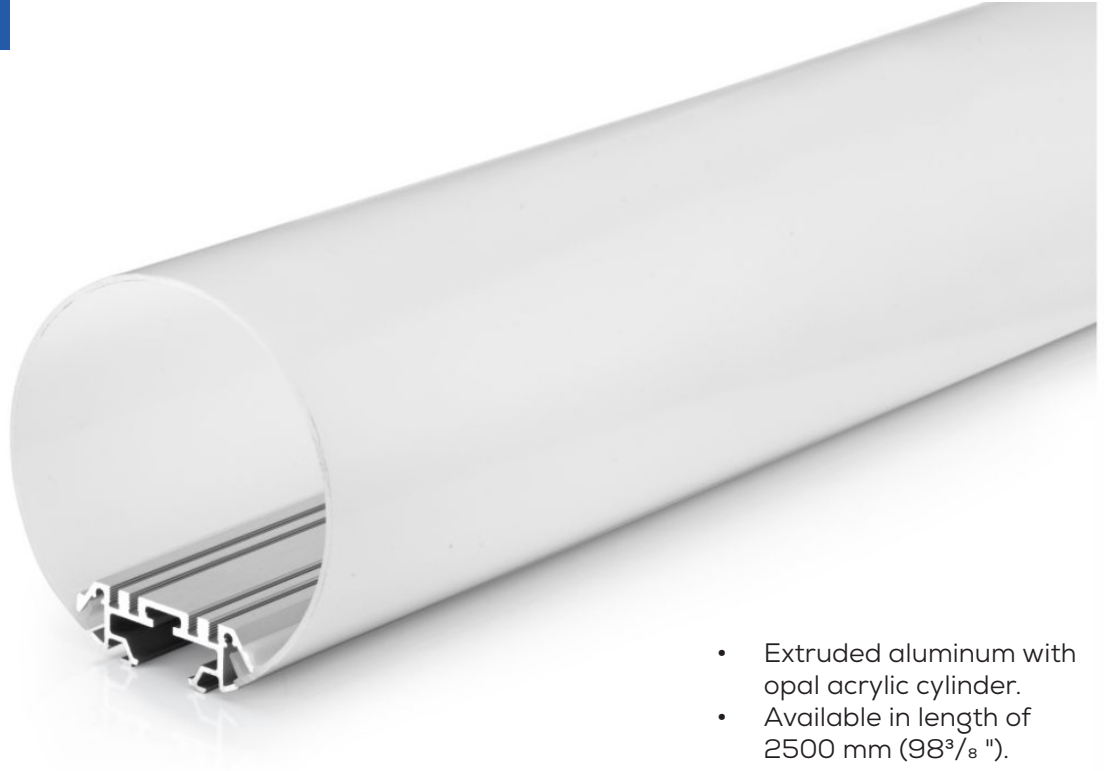

Accessories

TT-31-SUSP

TT-31-END

PRODUCT CODE

TT	-	MODEL	-	LENGHT (mm)	-	COVER
TT	-	31	-	2500	-	O

TT-37-2500-O

- Extruded aluminum with opal acrylic cylinder.
- Available in length of 2500 mm (98³/₈ ").

Size	Ø100 mm x 2500 mm 3 ¹⁵ / ₁₆ " x 98 ³ / ₈ "
Length	2500mm 98 ³ / ₈ "
Internal width	43mm 1 ¹¹ / ₁₆ "
Cover	PC diffused