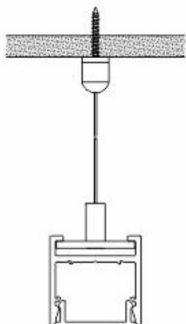

TT-R30-900