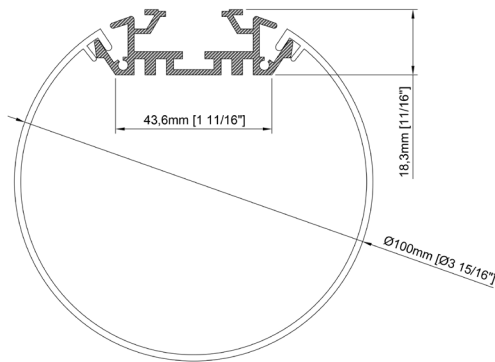

Accessories

TT-31-SUSP

TT-31-END

PRODUCT CODE

TT	-	MODEL	-	LENGHT (mm)	-	COVER
TT	-	31	-	2500	-	O

TT-37-2500-O

- Extruded aluminum with opal acrylic cylinder.
- Available in length of 2500 mm (98³/₈ ").

Size	Ø100 mm x 2500 mm 3 ¹⁵ / ₁₆ " x 98 ³ / ₈ "
Length	2500mm 98 ³ / ₈ "
Internal width	43mm 1 ¹¹ / ₁₆ "
Cover	PC diffused

Size 75mm x 50mm x 2500mm
2¹⁵/₁₆" x 1¹⁵/₁₆" x 98³/₈"

Lenght 2500mm
98³/₈"

Internal width 29,9mm
1³/₁₆"

Cover PC frosted

Accessories

PRODUCT CODE

TT	-	MODEL	-	LENGHT (mm)	-	COVER
TT	-	46	-	2500	-	O

TT-47-2500-O