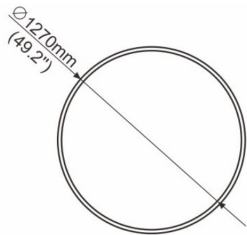

TT-R25-600

Size	25,4mm x 25,4mm x Ø 600mm 1" x 1" x 23 ⁵ / ₈ "
Diameter	Ø 600mm 23 ⁵ / ₈ "
Internal width	14,1mm 9/ ₁₆ "

Accessories and power supply included

PRODUCT CODE

TT	-	MODEL	-	DIAMETER (mm)
TT	-	R25	-	600

TT-R25-900

Size	25,4mm x 25,4mm x Ø 900mm 1" x 1" x 35 ⁷ / ₁₆ "
Diameter	Ø 900mm 35 ⁷ / ₁₆ "
Internal width	14,1mm 9 ⁹ / ₁₆ "

Accessories and power supply included

PRODUCT CODE

TT	-	MODEL	-	DIAMETER (mm)
TT	-	R25	-	900

TT-R25-1270

Size	25,4mm x 25,4mm x Ø 1270mm 1" x 1" x 50"
Diameter	Ø 1270mm 50"
Internal width	14,1mm 9/16"

Accessories and power supply included

PRODUCT CODE

TT	-	MODEL	-	DIAMETER (mm)
TT	-	R25	-	1270

TT-R25-1800

Size	25,4mm x 25,4mm x Ø 1800mm 1" x 1" x 70 ⁷ / ₈ "
Diameter	Ø 1800mm 70 ⁷ / ₈ "
Internal width	14,1mm 9/16"

Accessories and power supply included

PRODUCT CODE				
TT	-	MODEL	-	DIAMETER (mm)
TT	-	R25	-	1800