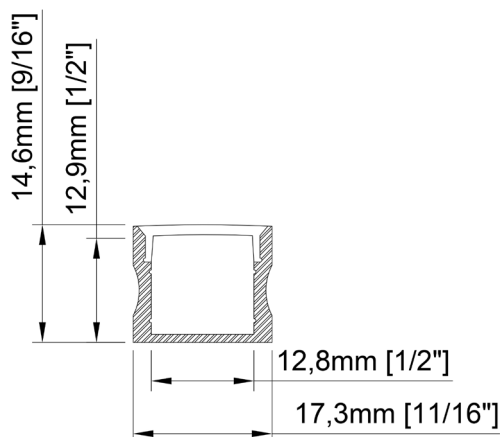

Size	17,3mm x 14,6mm x 3000mm 11/16" x 9/16" x 118 1/8"
Lenght	3000mm 118 1/8"
Internal width	12,8mm 1/2"
Cover	Matte Opal PMMA Clear PMMA Black PMMA PC diffuser