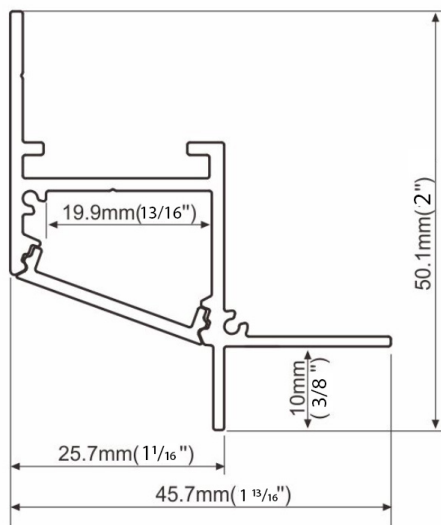

Size	45,7mm x 50,1mm x 2000mm 1¹³/₁₆" x 2" x 78³/₄"
Length	2000mm 78³/₄"
Internal width	19,9mm 1³/₁₆"
Cover	PC diffused