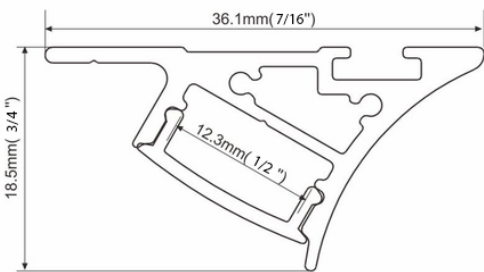

Size	31,6mm x 18,5mm x 2000mm 7/16" x 3/4" x 78³/₄"
Lenght	2000mm 78³/₄"
Internal width	12,3mm 1/2"
Cover	PC diffused