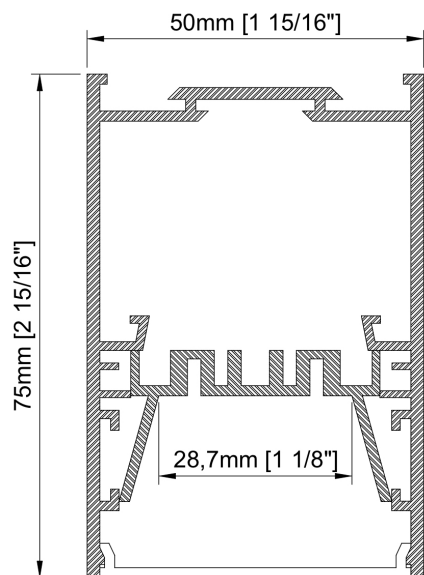

TT-63-3000-O-BK

- Aluminum profile with smoked acrylic.
- Designed to cover and dissipate heat of the LED strips.
- Available in lengths 3000 mm (118¹/₈").

Size	50mm x 75mm x 3000mm 1¹⁵/₁₆" x 2¹⁵/₁₆" x 118¹/₈"
Lenght	3000mm 118¹/₈"
Internal width	28,7mm 1¹/₈"
Cover	Smoked PC diffused
Finish	BK-Black

Accessories

PRODUCT CODE

TT	-	MODEL	-	LENGHT (mm)	-	COVER	-	FINISH
TT	-	63	-	3000	-	O	-	BK