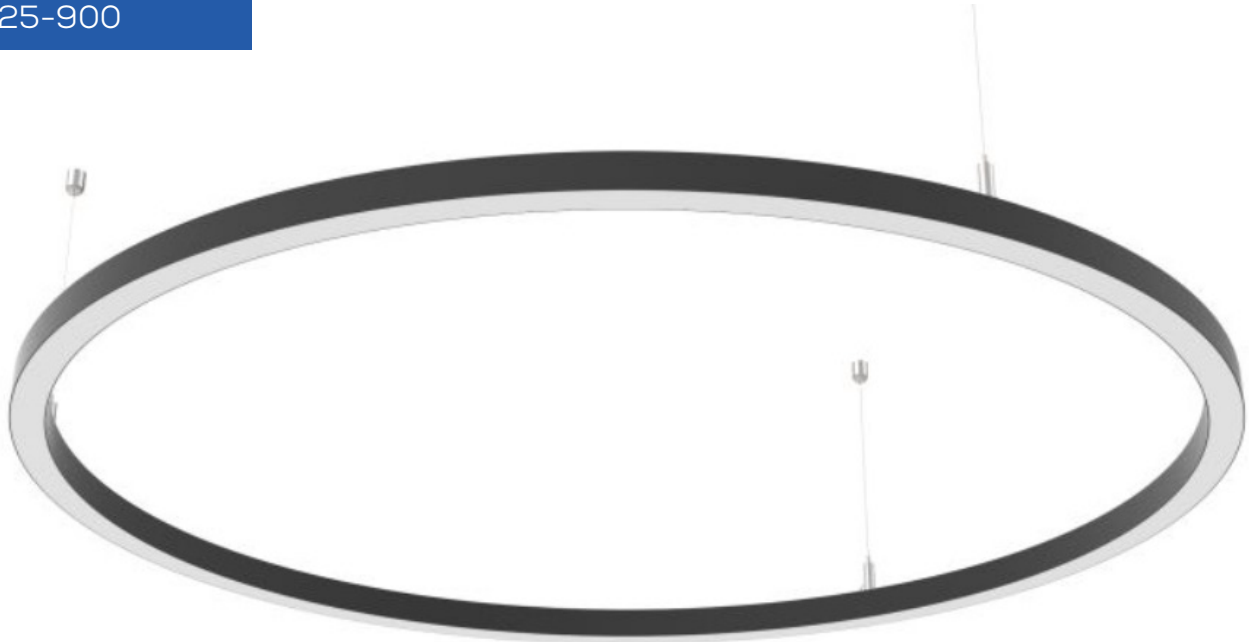

TT-R25-900

Size	25,4mm x 25,4mm x Ø 900mm 1" x 1" x 35⁷/₁₆"
Diameter	Ø 900mm 35⁷/₁₆"
Internal width	14,1mm 9⁹/₁₆"

Accessories and power supply included

PRODUCT CODE

TT	-	MODEL	-	DIAMETER (mm)
TT	-	R25	-	900