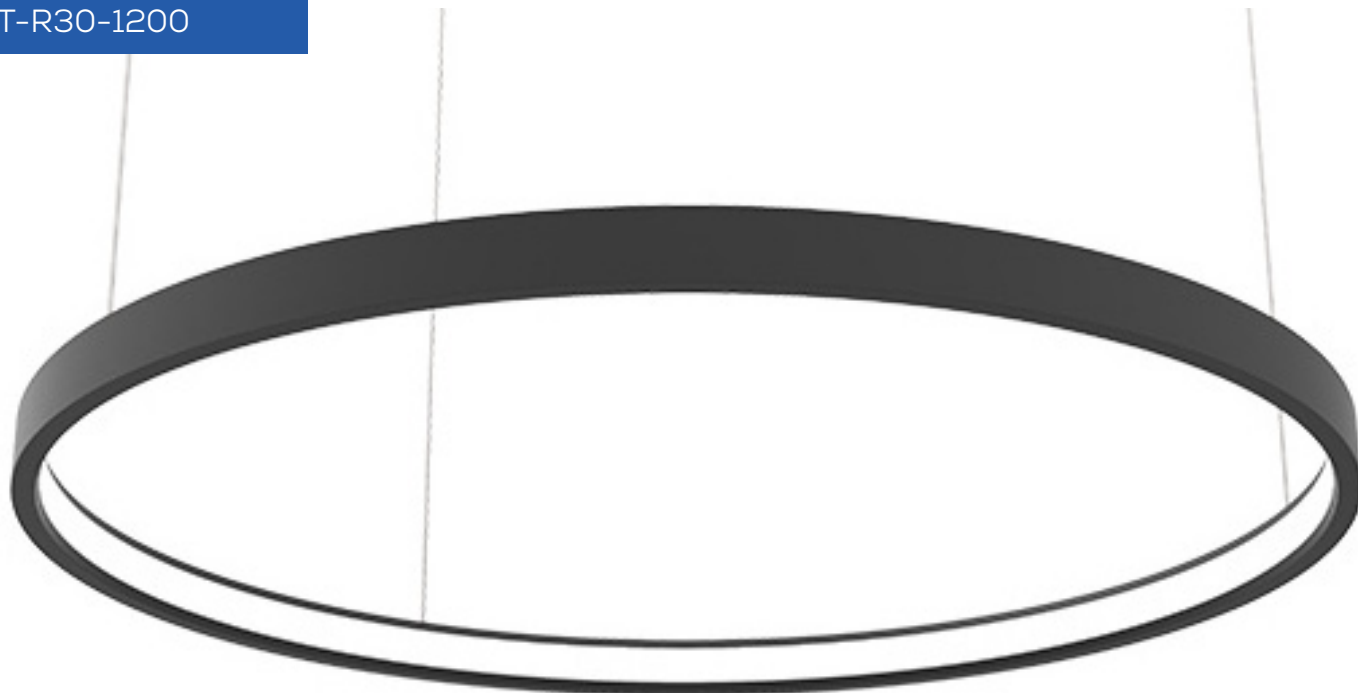

TT-R30-1200

Size	12mm x 30mm x Ø 1200mm 1/2" x 1 3/16" x 47 1/4"
Diameter	Ø 1200mm 47 1/4"
Internal width	10,5mm 7/16"

Accessories and power supply included

TT-R30-SUSP

PRODUCT CODE

TT	-	MODEL	-	DIAMETER (mm)
TT	-	R30	-	1200