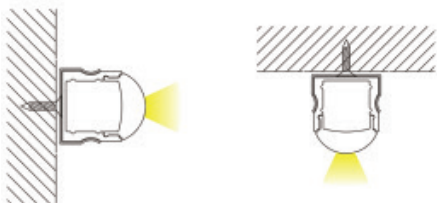

Accessories

PRODUCT CODE

TT	-	MODEL	-	LENGHT (mm)	-	COVER
TT	-	22	-	3000	-	O