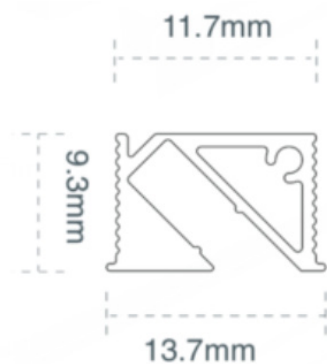

Size	50mm x 75mm x 3000mm 1 ¹⁵ / ₁₆ " x 2 ¹⁵ / ₁₆ " x 118 ¹ / ₈ "
Lenght	3000mm 118 ¹ / ₈ "
Internal width	28,7mm 1 ¹ / ₈ "
Cover	Smoked PC diffused
Finish	BK-Black

Accessories

PRODUCT CODE

TT	-	MODEL	-	LENGHT (mm)	-	COVER	-	FINISH
TT	-	63	-	3000	-	O	-	BK

TT-63-CLIP

TT-63-SUSP

TT-63-SNAP

TT-63-CABLE

TT-63-END

TT-74-3000-O-BK

Size	13,7mm x 9,3mm x 3000mm $\frac{9}{16}'' \times \frac{3}{8}'' \times 118\frac{1}{8}''$
Lenght	3000mm $118\frac{1}{8}''$
Internal width	11,7mm $\frac{7}{16}''$
Cover	Silicone

Accessories

TT-74-END-BK

PRODUCT CODE

TT	MODEL	LENGHT (mm)	COVER	FINISH
TT	74	3000	O	BK

TT-75-3000-O-BK

Size	15mm x 10mm x 3000mm $5/8"$ x $3/8"$ x $118 1/8"$
Length	3000mm $118 1/8"$
Internal width	10mm $3/8"$
Cover	PMMA