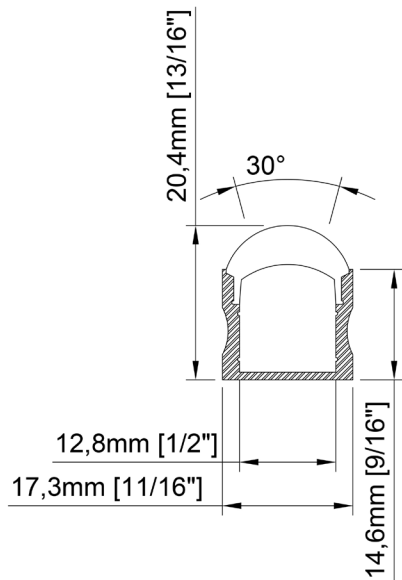

Size $\varnothing 18,4\text{mm} \times 3000\text{mm}$
 $\varnothing 3/4" \times 118 1/8"$

Lenght 3000mm
 118 1/8"

Internal width 11,3mm
 7/16"

Cover Opal

Accessories

TT-04-CLIP

TT-04-END

PRODUCT CODE

Size	30mm x 8mm x 3000mm 1 ³ / ₁₆ " x 5 ⁵ / ₁₆ " x 118 ¹ / ₈ "
Length	3000mm 118 1 ¹ / ₈ "
Internal width	13,2mm 1 ¹ / ₂ "
Cover	Opal

Accessories

PRODUCT CODE

TT	-	MODEL	-	LENGTH (mm)	-	COVER
TT	-	10	-	3000	-	O

Size	57,5mm x 58,8mm x 2000mm 2 ¹ / ₄ " x 2 ⁵ / ₁₆ " x 78 ³ / ₄ "
Length	2000mm 78 ³ / ₄ "
Internal width	12mm 1/2"
Cover	None

*Glass not include.

Accessories

TT-16-END

PRODUCT CODE

TT	-	MODEL	-	LENGTH (mm)	-	COVER
TT	-	16	-	2000	-	O

Size 20,4mm x 17,3mm x 3000mm
¹³/₁₆" x ¹¹/₁₆" x 118¹/₈"

Lenght 3000mm
 118¹/₈"

Internal width 12,8mm
¹/₂"

Cover Clear, 30° lens

Accessories

TT-22-CLIP

TT-22-END

PRODUCT CODE