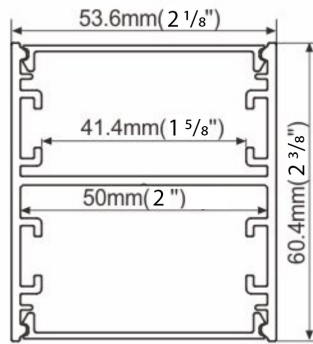

TT-R25-600

Size	25,4mm x 25,4mm x Ø 600mm 1" x 1" x 23 ⁵ / ₈ "
Diameter	Ø 600mm 23 ⁵ / ₈ "
Internal width	14,1mm 9/ ₁₆ "

Accessories and power supply included

PRODUCT CODE

TT	-	MODEL	-	DIAMETER (mm)
TT	-	R25	-	600

Size	25,4mm x 25,4mm x Ø 1800mm 1" x 1" x 70 ⁷ / ₈ "
Diameter	Ø 1800mm 70 ⁷ / ₈ "
Internal width	14,1mm 9/16"

Accessories and power supply included

PRODUCT CODE				
TT	-	MODEL	-	DIAMETER (mm)
TT	-	R25	-	1800

TT-R50-900

Size	53,6mm x 60,4mm x Ø 900mm 2 ¹ / ₈ " x 2 ³ / ₈ " x 35 ⁷ / ₁₆ "
Diameter	Ø 900mm 35 ⁷ / ₁₆ "
Internal width	41,1mm 1 ⁵ / ₈ "

Accessories and power supply included

PRODUCT CODE

TT	-	MODEL	-	DIAMETER (mm)
TT	-	R50	-	900

TT-R50-1270

Size	53,6mm x 60,4mm x Ø 1270mm 2 ¹ / ₈ " x 2 ³ / ₈ " x 50"
Diameter	Ø 1270mm 50"
Internal width	41,1mm 1 ⁵ / ₈ "

Accessories and power supply included

PRODUCT CODE

TT	-	MODEL	-	DIAMETER (mm)
TT	-	R50	-	1270