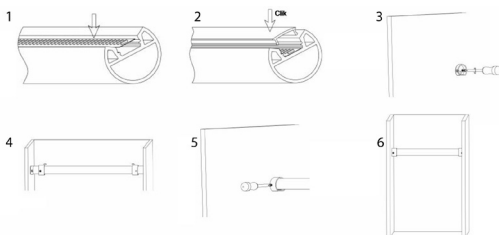

CLOSET

Credit photo: Godomo

TITANIUM

TECHNOLOGY

TT-35-2000-O

- Aluminum profile with opal acrylic.
- Designed for wardrobes.
- Available in lengths 2000 mm (78³/₄ ").

Size	27,5mm x 33mm x 2000mm 1 ¹ / ₁₆ " x 1 ⁵ / ₁₆ " x 78 ³ / ₄ "
Length	2000mm 78 ³ / ₄ "
Internal width	12mm 1/2"
Cover	PC diffused