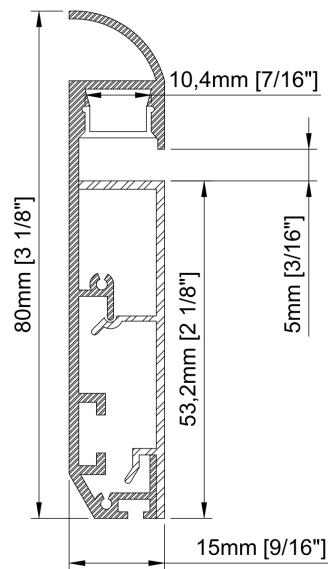

Size 80mm x 15mm x 2000mm
3¹/₈" x 9⁹/₁₆" x 78³/₄"

Lenght 2000mm
78³/₄"

Internal width 10,4mm
7⁷/₁₆"

Cover PC diffused