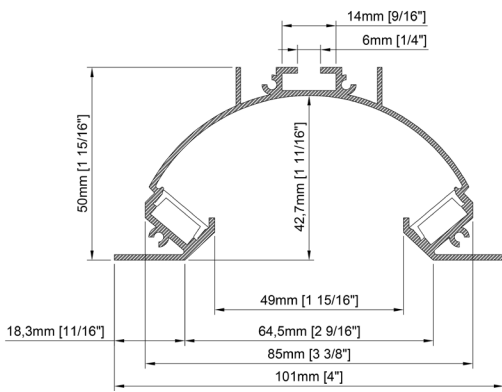

Size	101mm x 50mm x 2000mm 4" x 2" x 78³/₄"
Length	2000mm 78³/₄"
Internal width	2 x 12mm 2 x 1/2"
Cover	Semi clear PMMA