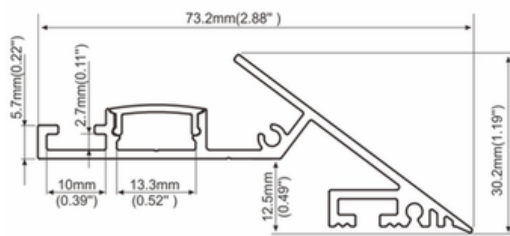

TT-71-2000-O

Size	73,2mm x 30,2mm x 2000mm 2⁷/₈" x 1³/₁₆" x 78³/₄"
Lenght	2000mm 78³/₄"
Internal width	13,3mm 9/₁₆"
Cover	Semi-clear PMMA