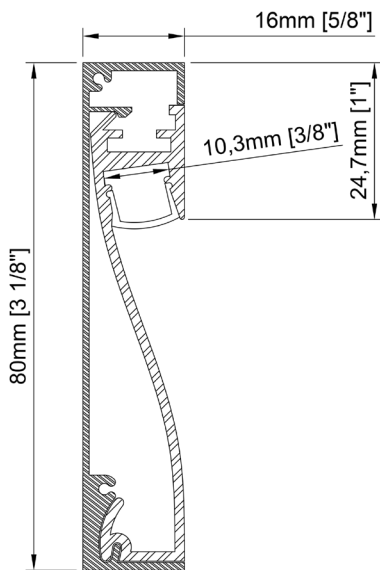

Size	80mm x 16mm x 2000mm 3 ¹ / ₈ " x 5 ⁵ / ₈ " x 78 ³ / ₄ "
Lenght	2000mm 78 ³ / ₄ "
Internal width	10,3mm 3 ³ / ₈ "
Cover	PC diffused

Accessories

PRODUCT CODE

TT	-	MODEL	-	LENGHT (mm)	-	COVER
TT	-	30	-	2000	-	O