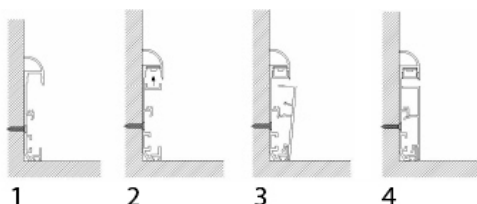

Accessories

PRODUCT CODE

TT - MODEL - LENGHT (mm) - COVER

TT - 51 - 2000 - O