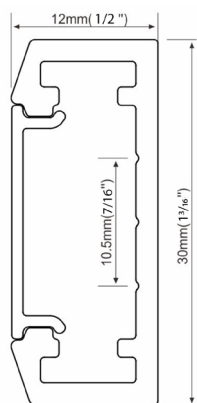

TT-R30-1200

Size	12mm x 30mm x Ø 1200mm 1/2" x 1 3/16" x 47 1/4"
Diameter	Ø 1200mm 47 1/4"
Internal width	10,5mm 7/16"

Accessories and power supply included

TT-R30-SUSP

PRODUCT CODE

TT	-	MODEL	-	DIAMETER (mm)
TT	-	R30	-	1200