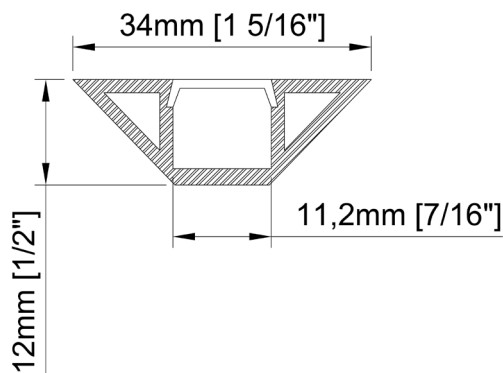

Size	40mm x 12mm x 3000mm 1 9/16" x 1/2" x 118 1/8"
Length	3000mm 118 1/8"
Internal width	11,5mm 7/16"
Cover	Opal

Accessories

PRODUCT CODE

TT	-	MODEL	-	LENGTH (mm)	-	COVER
TT	-	07	-	3000	-	O

TT-08-3000-O

- Aluminum profile with opal acrylic.
- Designed to cover and dissipate heat of the LED strips.
- Available in lengths 3000 mm (118 ").

Size 34mm x 12mm x 3000mm
1⁵/₁₆" x 1/2" x 118 1/8"

Length 3000mm
118 1/8"

Internal width 11,2mm
7/16"

Cover Opal

Accessories

PRODUCT CODE

TT	MODEL	LENGTH (mm)	COVER
TT	08	3000	O

TT-09-3000-O