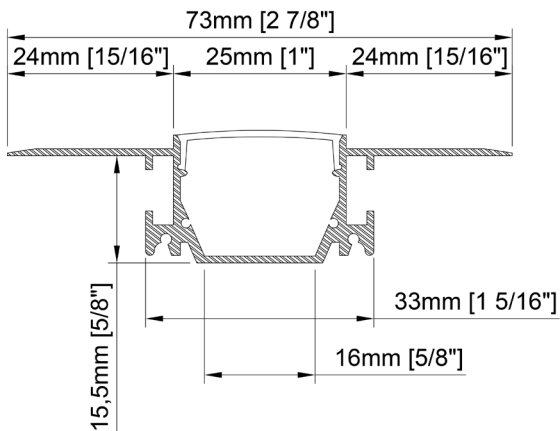

Size	25mm x 18,5mm x 3000mm 3/8" x 3/4" x 118¹/₈"
Length	3000 mm 118¹/₈"
Internal width	16mm 5/8"
Cover	PC diffused