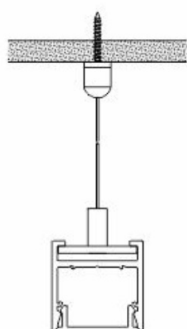

TT-R50-900

Size	53,6mm x 60,4mm x Ø 900mm 2¹/₈" x 2³/₈" x 35⁷/₁₆"
Diameter	Ø 900mm 35⁷/₁₆"
Internal width	41,1mm 1⁵/₈"