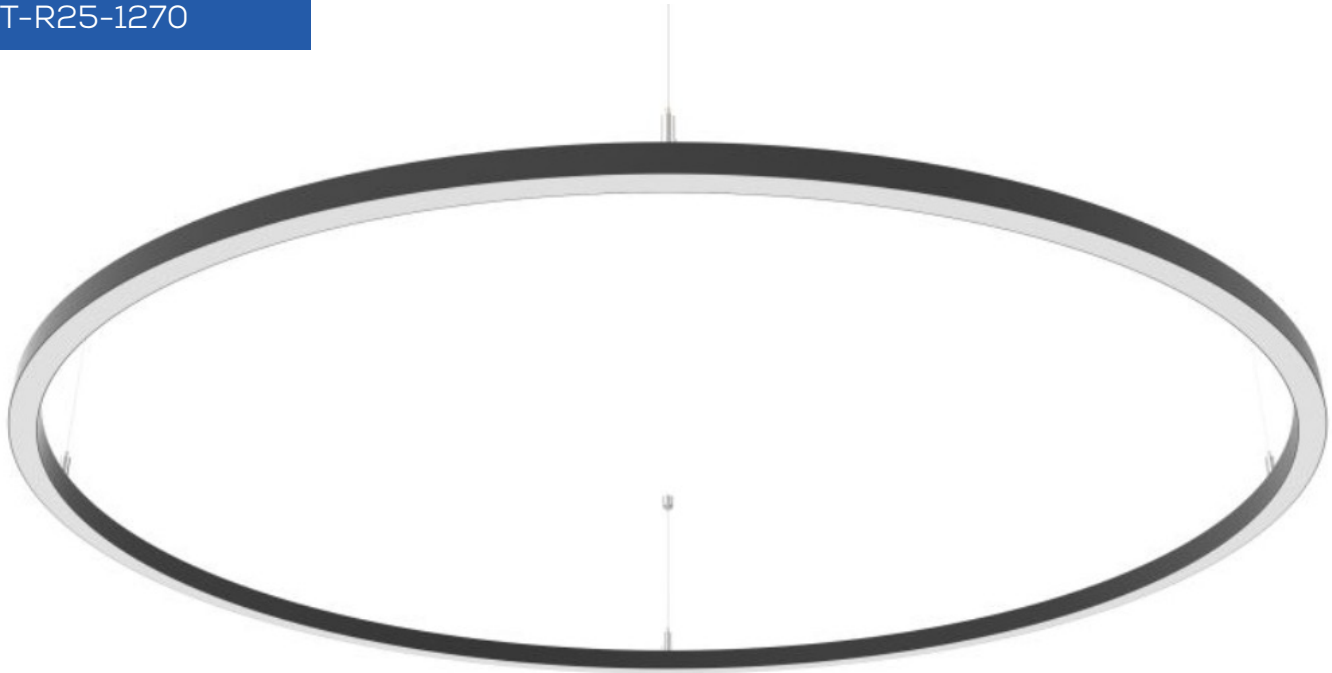

TT-R25-1270

Size	25,4mm x 25,4mm x Ø 1270mm 1" x 1" x 50"
Diameter	Ø 1270mm 50"
Internal width	14,1mm 9/16"

Accessories and power supply included

PRODUCT CODE

TT	-	MODEL	-	DIAMETER (mm)
TT	-	R25	-	1270