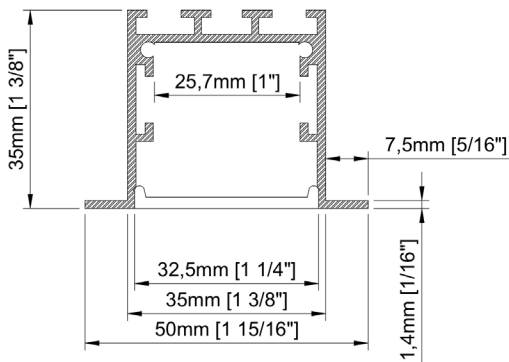

Size	35mm x 35mm x 2500mm 1 ³ / ₈ " x 1 ³ / ₈ " x 98 ³ / ₈ "
Length	2500mm 98 ³ / ₈ "
Internal width	25,7mm 1"
Cover	PC diffused

Accessories

PRODUCT CODE

TT	-	MODEL	-	LENGTH (mm)	-	COVER
TT	-	17	-	2500	-	O