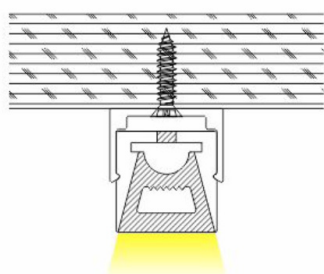

Accessories

PRODUCT CODE

TT	-	TYPE	-	MODEL
TT	-	FLEX	-	02