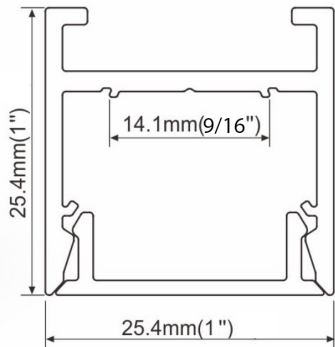

Size	25mm x 25mm x 2000mm 1" x 1" x 78 ³ / ₄ "
Lenght	2000mm 78 ³ / ₄ "
Internal width	13,2mm 1/2"
Cover	PC diffused

Accessories

TT-54-CLIP	TT-54-SUSP	TT-54-END-WH

PRODUCT CODE

TT	MODEL	LENGHT (mm)	COVER	FINISH
TT	54	2000	O	WH

TT-R25-600

Size	25,4mm x 25,4mm x Ø 600mm 1" x 1" x 23 ⁵ / ₈ "
Diameter	Ø 600mm 23 ⁵ / ₈ "
Internal width	14,1mm 9/ ₁₆ "

Accessories and power supply included

PRODUCT CODE

TT	-	MODEL	-	DIAMETER (mm)
TT	-	R25	-	600

TT-R25-900

Size	25,4mm x 25,4mm x Ø 900mm 1" x 1" x 35 ⁷ / ₁₆ "
Diameter	Ø 900mm 35 ⁷ / ₁₆ "
Internal width	14,1mm 9 ⁹ / ₁₆ "

Accessories and power supply included

PRODUCT CODE

TT	-	MODEL	-	DIAMETER (mm)
TT	-	R25	-	900

TT-R25-1270

Size	25,4mm x 25,4mm x Ø 1270mm 1" x 1" x 50"
Diameter	Ø 1270mm 50"
Internal width	14,1mm 9/16"

Accessories and power supply included

PRODUCT CODE

TT	-	MODEL	-	DIAMETER (mm)
TT	-	R25	-	1270

TT-R25-1800