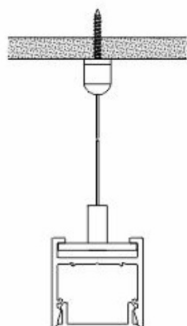

TT-R30-1200