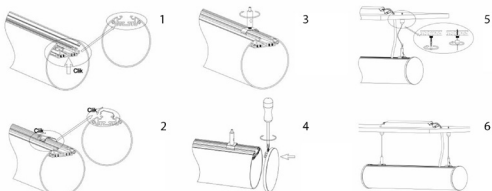

Accessories

PRODUCT CODE

TT	-	MODEL	-	LENGHT (mm)	-	COVER
TT	-	37	-	2500	-	O