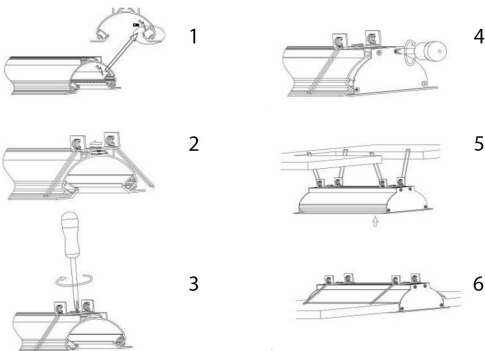

TT-19-2000-O

- Aluminum profile with opal acrylic.
- Designed to cover and dissipate heat of the LED strips.
- Available in lengths 2000 mm (78³/₄ ").

Size	101mm x 50mm x 2000mm 4" x 2" x 78³/₄"
Length	2000mm 78³/₄"
Internal width	2 x 12mm 2 x 1/2"
Cover	Semi clear PMMA

Accessories

PRODUCT CODE

TT	-	MODEL	-	LENGHT (mm)	-	COVER
TT	-	19	-	2000	-	O