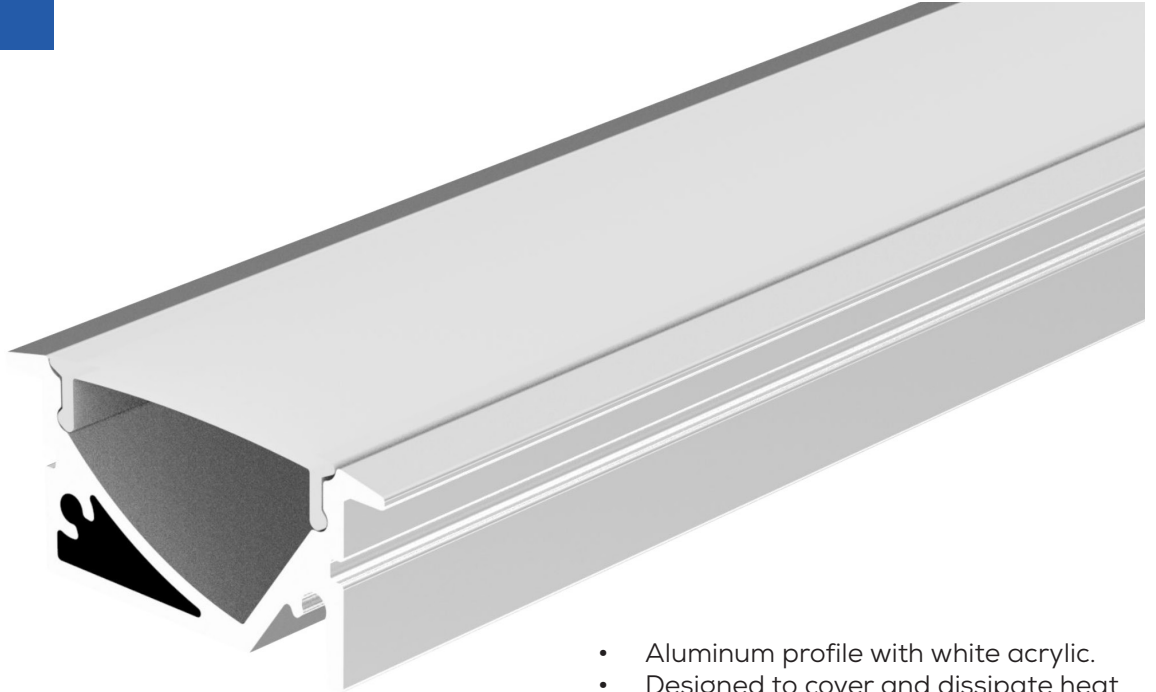

TT-49-2000-O

- Aluminum profile with white acrylic.
- Designed to cover and dissipate heat of the LED strips.
- Available in lengths 2000 mm (78³/₄ ").

Size	29,4 x 14,2 x 2000 mm 1 ³ / ₁₆ " x ⁹ / ₁₆ " x 78 ³ / ₄ "
Length	2000 mm 78 ³ / ₄ "
Internal width	8,8 mm ³ / ₈ "
Cover	PC diffused