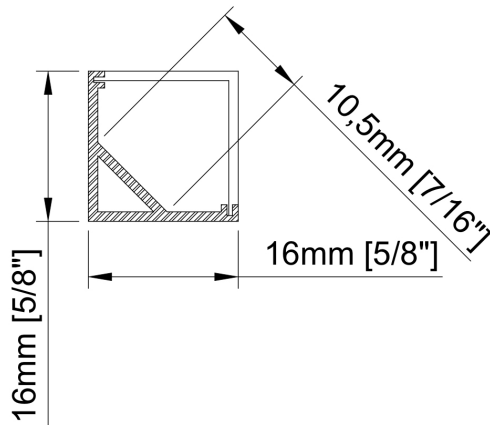

Size	16mm x 16mm x 3000mm 5/8" x 5/8" x 118¹/₈"
Lenght	3000mm 118¹/₈"
Internal width	10,5mm 7/16"
Cover	Matte opal PMMA