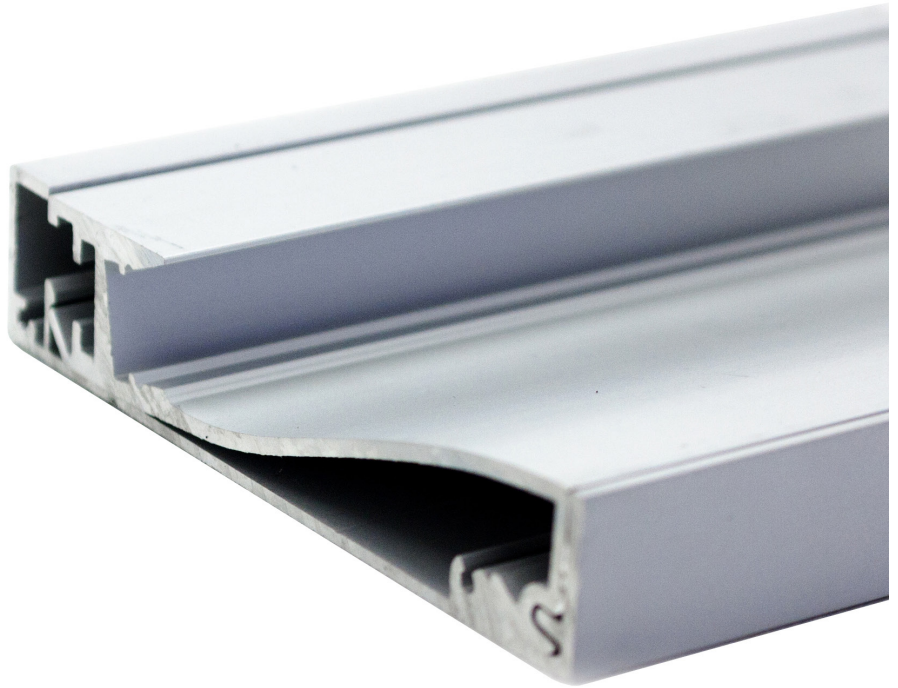

TT-30-2000-O

- Aluminum profile with opal acrylic.
- Designed to cover and dissipate heat of the LED strips.
- Available in lengths 2000 mm (78³/₄ ").