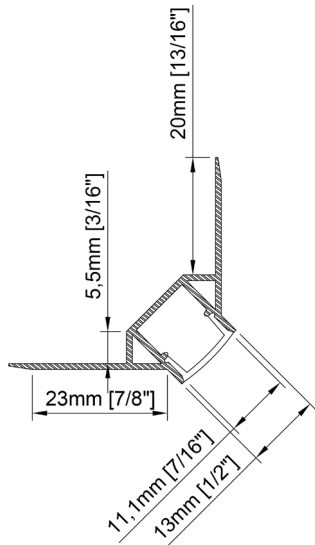

Size	13mm x 14mm x 3000mm $\frac{3}{8}'' \times \frac{9}{16}'' \times 118\frac{1}{8}''$
Length	3000 mm $118\frac{1}{8}''$
Internal width	11,1mm $\frac{7}{16}''$
Cover	PC diffused