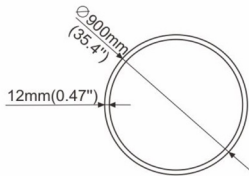

TT-R30-900