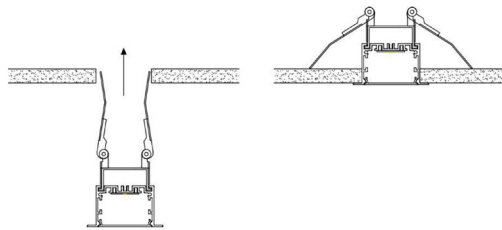

Size	35mm x 35mm x 2500mm 1 ³ / ₈ " x 1 ³ / ₈ " x 98 ³ / ₈ "
Length	2500mm 98 ³ / ₈ "
Internal width	25,7mm 1"
Cover	PC diffused

Accessories

PRODUCT CODE

TT	-	MODEL	-	LENGTH (mm)	-	COVER
TT	-	17	-	2500	-	O