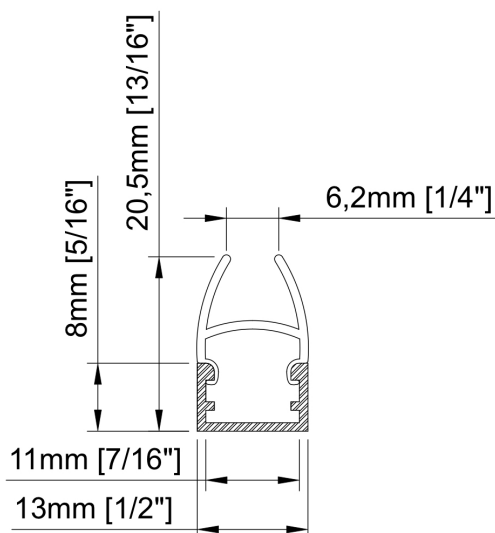

Size	13mm x 20,5mm x 3000mm 1/2" x 13/16" x 118¹/₈"
Lenght	3000mm 118¹/₈"
Internal width	11mm 7/16"
Finish	BK - Black (n/a) Grey
Cover	PC diffused

*Glass not include.

PRODUCT CODE

TT	-	MODEL	-	LENGHT (mm)	-	COVER
TT	-	64	-	3000	-	O