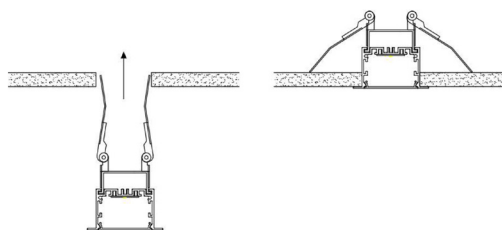

Accessories

PRODUCT CODE

TT	-	MODEL	-	LENGHT (mm)	-	COVER	-	FINISH
TT	-	62	-	3000	-	O	-	BK