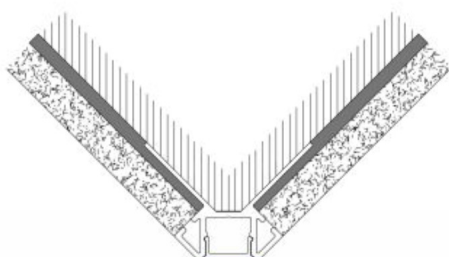

Accessories

PRODUCT CODE

TT	MODEL	LENGHT (mm)	COVER
TT	45	2000	O