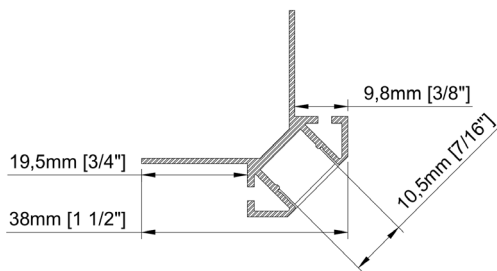

Size	38mm x 38mm x 2000mm 1 ¹ / ₂ " x 1 ¹ / ₂ " x 78 ³ / ₄ "
Lenght	2000mm 78 ³ / ₄ "
Internal width	10,5mm 7/ ₁₆ "
Cover	PC diffused

Accessories

PRODUCT CODE

TT	MODEL	LENGHT (mm)	COVER
TT	45	2000	O

BOTTOM WALL