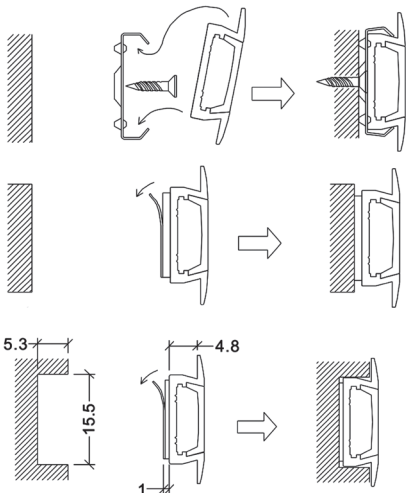

TT-02-3000-O

- Aluminum profile with opal acrylic.
- Designed to cover and dissipate heat of the LED strips.
- Available in lengths 3000 mm (118 1/8").

Size	15,2mm x 4,8mm x 3000mm 5/8" x 3/16" x 118 1/8"
Length	3000mm 118 1/8"
Internal width	11,5mm 7/16"
Cover	Opal

Accessories

PRODUCT CODE				
TT	MODEL	LENGTH (mm)	COVER	
TT	02	3000	O