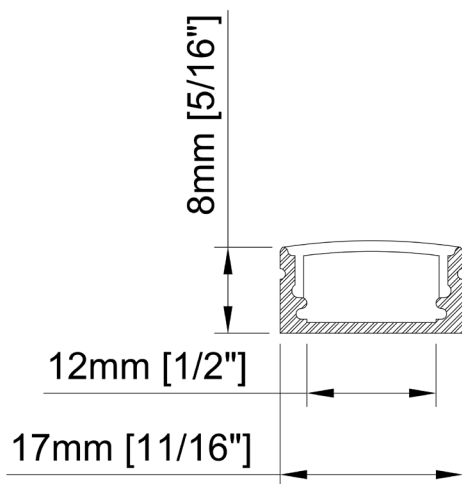

Size	17mm x 8mm x 3000mm 1¹/₁₆" x 5⁵/₁₆" x 118¹/₈"
Length	3000 mm 118¹/₈"
Internal width	12mm 1¹/₂"
Cover	Matte Opal PMMA Clear PMMA Black PMMA PC diffuser