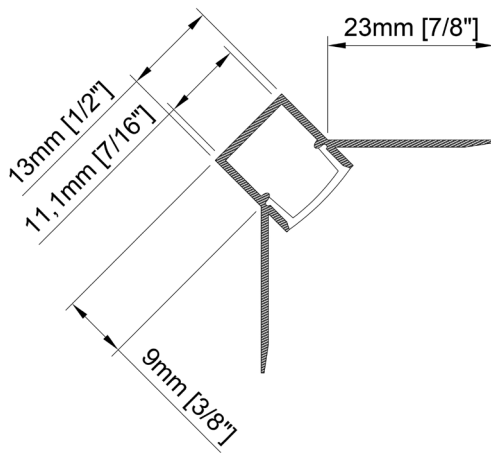

Size	13mm x 14mm x 3000mm 3/8" x 9/16" x 118 ¹ / ₈ "
Length	3000 mm 118 ¹ / ₈ "
Internal width	11,1mm 7/16"
Cover	PC diffused

Accessories

TT-26-END

PRODUCT CODE

TT	MODEL	LENGTH (mm)	COVER
TT	26	3000	O

TT-27-3000-O