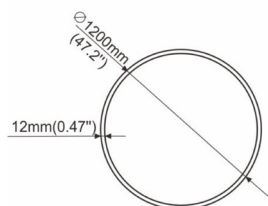

TT-R30-1200