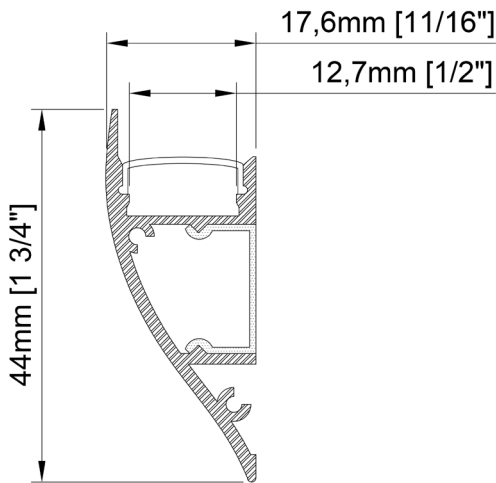

Size	30mm x 8mm x 3000mm 1 ³ / ₁₆ " x 5 ⁵ / ₁₆ " x 118 ¹ / ₈ "
Length	3000mm 118 1 ¹ / ₈ "
Internal width	13,2mm 1 ¹ / ₂ "
Cover	Opal

Accessories

PRODUCT CODE

TT	-	MODEL	-	LENGTH (mm)	-	COVER
TT	-	10	-	3000	-	O

Size	57,5mm x 58,8mm x 2000mm 2 ¹ / ₄ " x 2 ⁵ / ₁₆ " x 78 ³ / ₄ "
Length	2000mm 78 ³ / ₄ "
Internal width	12mm 1/2"
Cover	None

*Glass not include.

Accessories

TT-16-END

PRODUCT CODE

TT	-	MODEL	-	LENGTH (mm)	-	COVER
TT	-	16	-	2000	-	O

Size 20,4mm x 17,3mm x 3000mm
¹³/₁₆" x ¹¹/₁₆" x 118¹/₈"

Lenght 3000mm
 118¹/₈"

Internal width 12,8mm
¹/₂"

Cover Clear, 30° lens

Accessories

TT-22-CLIP

TT-22-END

PRODUCT CODE

TT-23-END

PRODUCT CODE

TT	-	MODEL	-	LENGHT (mm)	-	COVER
TT	-	23	-	2000	-	O

TT-24-2000-O

- Designed to cover and dissipate heat of the LED strips.
- Available in lengths 2000 mm (78³/₄ ").

Size	44mm x 17,6mm x 2000mm 1 ³ / ₄ " x 11/16" x 78 ³ / ₄ "
Length	2000mm 78 ³ / ₄ "
Internal width	12,7mm 1/2"
Cover	Matte Opal PMMA Clear PMMA Black PMMA PC diffuser