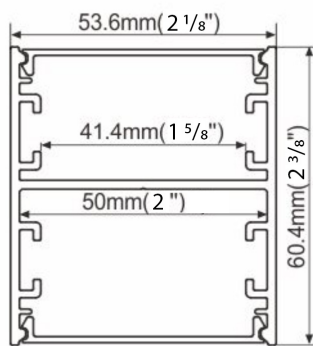

TT-R25-600

Size	25,4mm x 25,4mm x Ø 600mm 1" x 1" x 23 ⁵ / ₈ "
Diameter	Ø 600mm 23 ⁵ / ₈ "
Internal width	14,1mm 9/ ₁₆ "

Accessories and power supply included

PRODUCT CODE

TT	-	MODEL	-	DIAMETER (mm)
TT	-	R25	-	600

Size	25,4mm x 25,4mm x Ø 1800mm 1" x 1" x 70 ⁷ / ₈ "
Diameter	Ø 1800mm 70 ⁷ / ₈ "
Internal width	14,1mm 9/16"

Accessories and power supply included

PRODUCT CODE				
TT	-	MODEL	-	DIAMETER (mm)
TT	-	R25	-	1800

TT-R30-1200

Size	12mm x 30mm x Ø 1200mm 1/2" x 1 3/16" x 47 1/4"
Diameter	Ø 1200mm 47 1/4"
Internal width	10,5mm 7/16"

Accessories and power supply included

TT-R30-SUSP

PRODUCT CODE

TT	-	MODEL	-	DIAMETER (mm)
TT	-	R30	-	1200

TT-R50-900

Size	53,6mm x 60,4mm x Ø 900mm 2 ¹ / ₈ " x 2 ³ / ₈ " x 35 ⁷ / ₁₆ "
Diameter	Ø 900mm 35 ⁷ / ₁₆ "
Internal width	41,1mm 1 ⁵ / ₈ "

Accessories and power supply included

PRODUCT CODE

TT	-	MODEL	-	DIAMETER (mm)
TT	-	R50	-	900