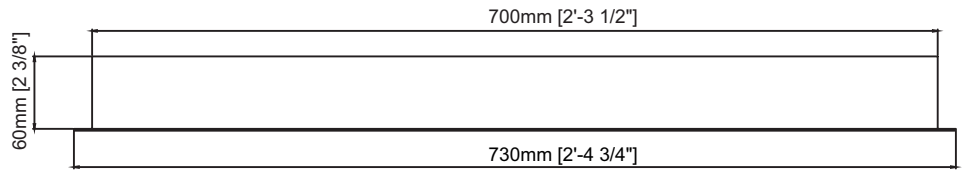

PRODUCT CODE

TT - TYPE - MODEL

TT - CANOPY - 03

Size 60mm x 150mm x 730mm
2 3/8" x 5 7/8" x 2'-4 3/4"

Internal width 120mm x 700mm
4 3/4" x 2'-3 1/2"

PRODUCT CODE

TT	-	TYPE	-	MODEL
TT	-	CANOPY	-	04

BLACK SHADOW SERIES