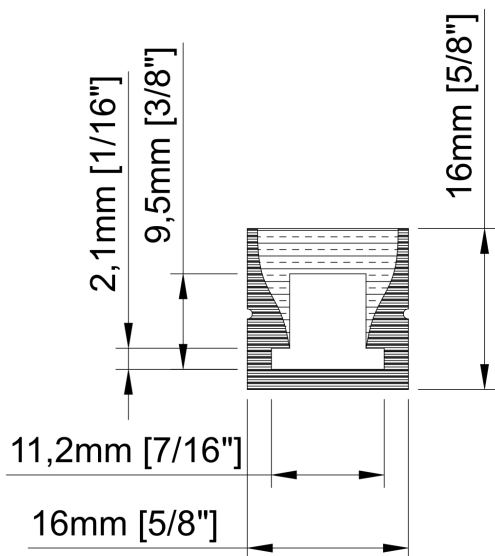

Size	16 mm x 16 mm x 5000 mm 5/8" x 5/8" x 197"
Lenght	5000mm 197"
Internal width	11,2mm 7/16"
Cover	White silicone

Accessories

PRODUCT CODE

TT	-	TYPE	-	MODEL
TT	-	FLEX	-	02

LIMITED ONE (1) YEAR WARRANTY

Titanium Technology offers this limited warranty for one (1) year from the date of purchase of this Titanium Technology product (hereafter : the «Product»). A list of all the Titanium Technology products covered by this limited warranty is given at the end of this document.