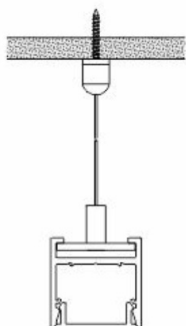

TT-R25-600

Size	25,4mm x 25,4mm x Ø 600mm 1" x 1" x 23⁵/₈"
Diameter	Ø 600mm 23⁵/₈"
Internal width	14,1mm 9/₁₆"

Accessories and power supply included

PRODUCT CODE

TT	-	MODEL	-	DIAMETER (mm)
TT	-	R25	-	600