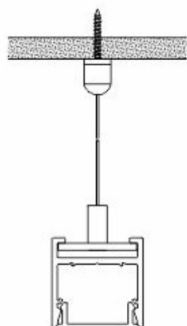

TT-R25-1270

Size	25,4mm x 25,4mm x Ø 1270mm 1" x 1" x 50"
Diameter	Ø 1270mm 50"
Internal width	14,1mm 9/16"

Accessories and power supply included

PRODUCT CODE

TT	-	MODEL	-	DIAMETER (mm)
TT	-	R25	-	1270