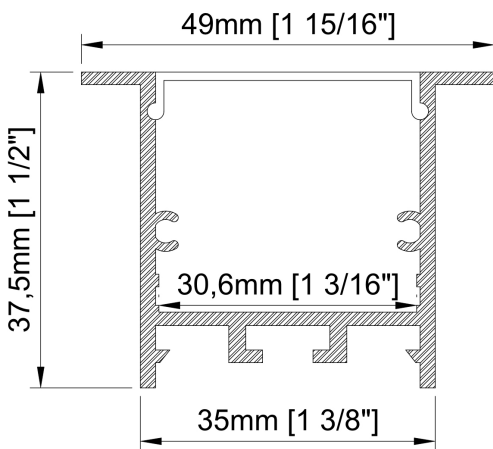

Size	49mm x 37,5mm x 3000mm 1¹⁵/₁₆" x 1¹/₂" x 118¹/₈"
Lenght	3000mm 118¹/₈"
Internal width	30,6mm 1³/₁₆"
Cover	Smoked PC diffused
Finish	BK-Black