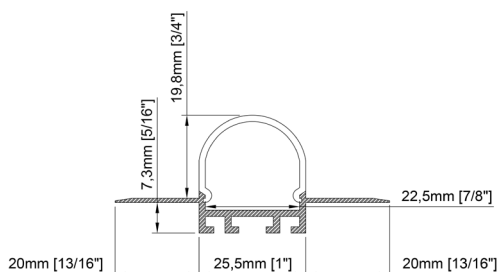

Size	25,5mm x 28mm x 2000mm 1" x 1¹/₈" x 78³/₄"
Length	2000mm 78³/₄"
Internal width	22,5mm 7/8"
Cover	PC diffused