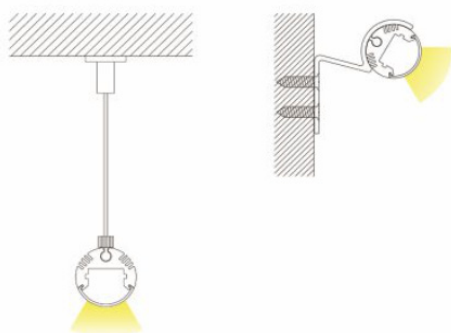

Accessories

PRODUCT CODE

TT - MODEL - LENGHT (mm) - COVER

TT - 20 - 2000 - O