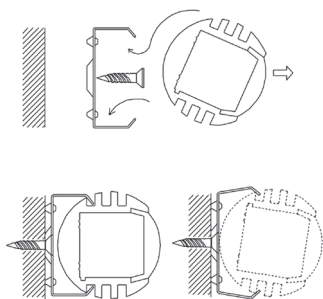

Size	15,2mm x 6mm x 3000mm 5/8" x 1/4" x 118 1/8"
Length	3000mm 118 1/8"
Internal width	11,5mm 7/16"
Cover	Opal

Accessories

PRODUCT CODE

TT	MODEL	LENGTH (mm)	COVER
TT	01	3000	O

TT-04-3000-O

- Aluminum profile with opal acrylic.
- Designed to cover and dissipate heat of the LED strips.
- Available in lengths 3000 mm (118 ").

Size $\varnothing 18,4\text{mm} \times 3000\text{mm}$
 $\varnothing 3/4" \times 118 1/8"$

Lenght 3000mm
 118 1/8"

Internal width 11,3mm
 7/16"

Cover Opal

Accessories

TT-04-CLIP

TT-04-END

PRODUCT CODE