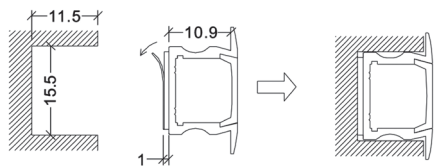

Accessories

PRODUCT CODE

TT	-	MODEL	-	LENGTH (mm)	-	COVER
TT	-	03	-	3000	-	O