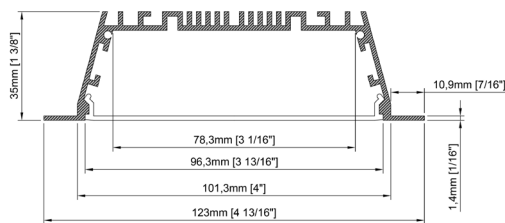

Size	123mm x 35mm x 2500mm 4⁷/₈" x 1¹/₂" x 98³/₈"
Length	2500mm 98³/₈"
Internal width	77,5mm 3"
Cover	PC diffuse