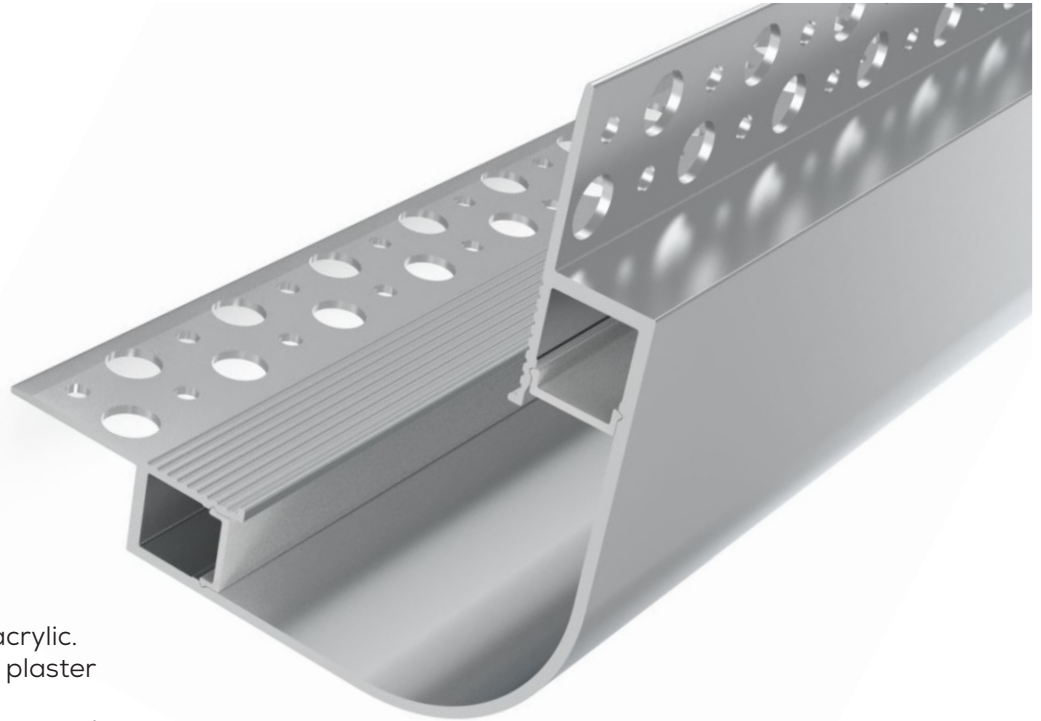

TT-72-2000-0

- Aluminum profile with opal acrylic.
- Designed to be concealed in plaster walls.
- Available in lengths 2000 mm (78³/₄ ").