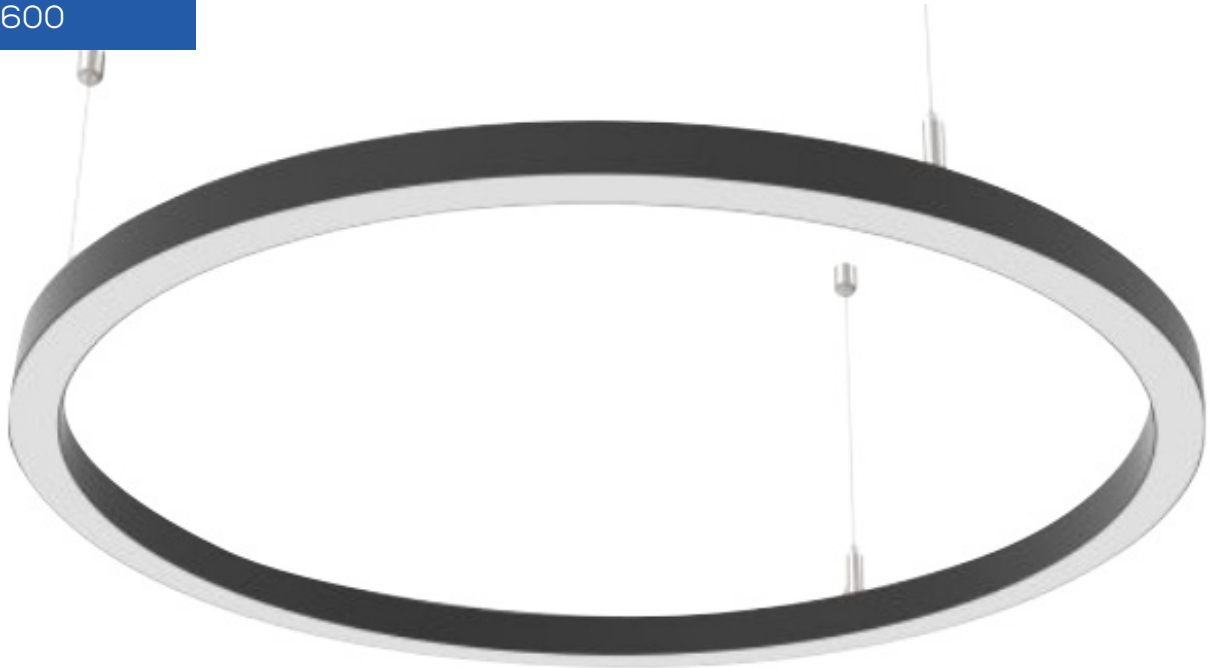

TT-R25-600

Size	25,4mm x 25,4mm x Ø 600mm 1" x 1" x 23⁵/₈"
Diameter	Ø 600mm 23⁵/₈"
Internal width	14,1mm 9/₁₆"

Accessories and power supply included

PRODUCT CODE

TT	-	MODEL	-	DIAMETER (mm)
TT	-	R25	-	600