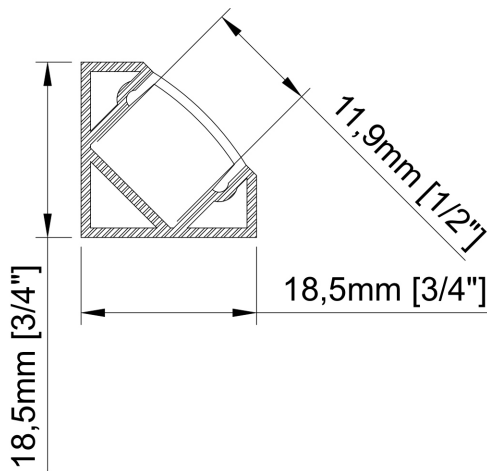

Size	18,5mm x 18,5mm x 3000mm 3/4" x 3/4" x 118¹/₈"
Lenght	3000mm 118¹/₈"
Internal width	11,9mm 1/2"
Cover	Smoked Matte opal PMMA Clear PMMA PC diffused
Finish	BK-Black

Accessories

PRODUCT CODE

TT	-	MODEL	-	LENGHT (mm)	-	COVER	-	FINISH
TT	-	60	-	3000	-	O	-	BK