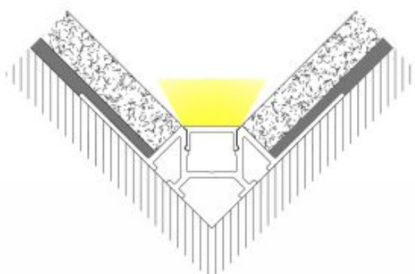

Accessories

PRODUCT CODE

TT	-	MODEL	-	LENGTH (mm)	-	COVER
TT	-	44	-	2000	-	O