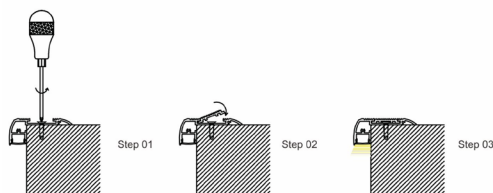

Accessories

PRODUCT CODE

TT	MODEL	LENGHT (mm)	COVER
TT	42	2000	O