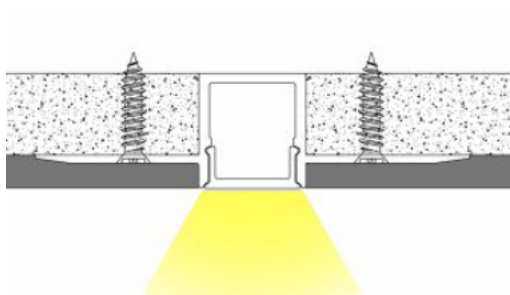

Accessories

TT-28-END

PRODUCT CODE

TT	-	MODEL	-	LENGTH (mm)	-	COVER
TT	-	28	-	3000	-	O