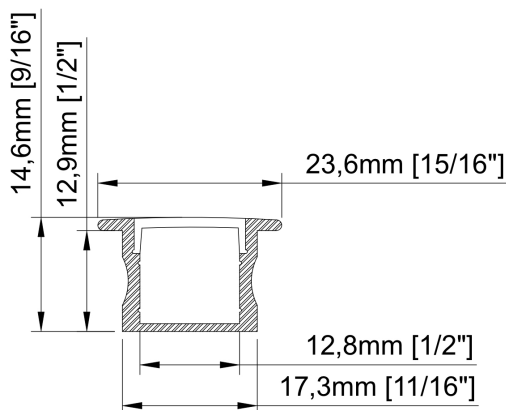

Size	23,6mm x 14,6mm x 3000mm $15/16" \times 9/16" \times 118 1/8"$
Lenght	3000mm $118 1/8"$
Internal width	12,8mm $1/2"$
Cover	Smoked Matte opal PMMA Clear PMMA PC diffused
Finish	BK-Black

Accessories

PRODUCT CODE

TT	MODEL	LENGHT (mm)	COVER	FINISH
TT	58	3000	O	BK