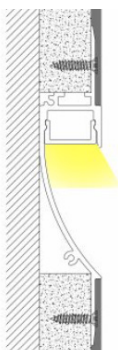

Size	98mm x 15mm x 2000mm 3 ⁷ / ₈ " x 5/8" x 78 ³ / ₄ "
Length	2000mm 78 ³ / ₄ "
Internal width	13,8mm 9/16"
Cover	PC diffused
Finish	White

Accessories

TT-36-END

PRODUCT CODE

TT	-	MODEL	-	LENGHT (mm)	-	COVER
TT	-	36	-	2000	-	O