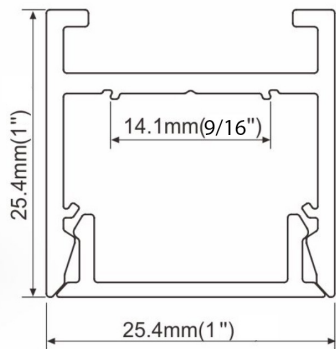

TT-R25-600

Size	25,4mm x 25,4mm x Ø 600mm 1" x 1" x 23 ⁵ / ₈ "
Diameter	Ø 600mm 23 ⁵ / ₈ "
Internal width	14,1mm 9/ ₁₆ "

Accessories and power supply included

PRODUCT CODE

TT	-	MODEL	-	DIAMETER (mm)
TT	-	R25	-	600

TT-R25-900

Size	25,4mm x 25,4mm x Ø 900mm 1" x 1" x 35 ⁷ / ₁₆ "
Diameter	Ø 900mm 35 ⁷ / ₁₆ "
Internal width	14,1mm 9 ⁹ / ₁₆ "

Accessories and power supply included

PRODUCT CODE

TT	-	MODEL	-	DIAMETER (mm)
TT	-	R25	-	900

TT-R25-1270

Size	25,4mm x 25,4mm x Ø 1270mm 1" x 1" x 50"
Diameter	Ø 1270mm 50"
Internal width	14,1mm 9/16"

Accessories and power supply included

PRODUCT CODE

TT	-	MODEL	-	DIAMETER (mm)
TT	-	R25	-	1270

TT-R25-1800

Size	25,4mm x 25,4mm x Ø 1800mm 1" x 1" x 70 ⁷ / ₈ "
Diameter	Ø 1800mm 70 ⁷ / ₈ "
Internal width	14,1mm 9/16"

Accessories and power supply included

PRODUCT CODE				
TT	-	MODEL	-	DIAMETER (mm)
TT	-	R25	-	1800