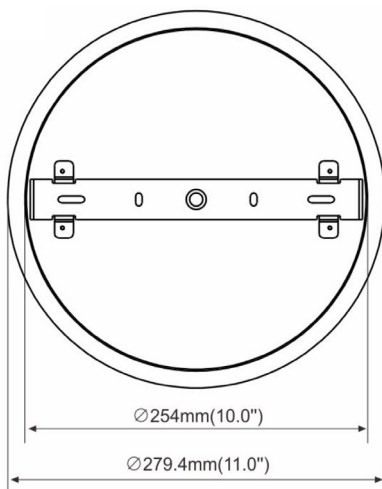

TT-R50-1270

Size	53,6mm x 60,4mm x Ø 1270mm 2 ¹ / ₈ " x 2 ³ / ₈ " x 50"
Diameter	Ø 1270mm 50"
Internal width	41,1mm 1 ⁵ / ₈ "

Accessories and power supply included

PRODUCT CODE

TT	-	MODEL	-	DIAMETER (mm)
TT	-	R50	-	1270

TT-R50-1800

Size	53,6mm x 60,4mm x Ø 1800mm 2 ¹ / ₈ " x 2 ³ / ₈ " x 70 ⁷ / ₈ "
Diameter	Ø 1800mm 70 ⁷ / ₈ "
Internal width	41,1mm 1 ⁵ / ₈ "

Accessories and power supply included

PRODUCT CODE

TT	-	MODEL	-	DIAMETER (mm)
TT	-	R50	-	1800

Size	41mm x Ø 279,4mm 1 ⁵ / ₈ " x 11"
Diameter	Ø 279,4mm 11"
Internal width	254mm 10"

PRODUCT CODE

TT	-	TYPE	-	MODEL
TT	-	CANOPY	-	01

Size	41mm x Ø 330,2mm 1 ⁵ / ₈ " x 13"
Diameter	Ø 330,2mm 13"
Internal width	Ø 304,4mm 12"