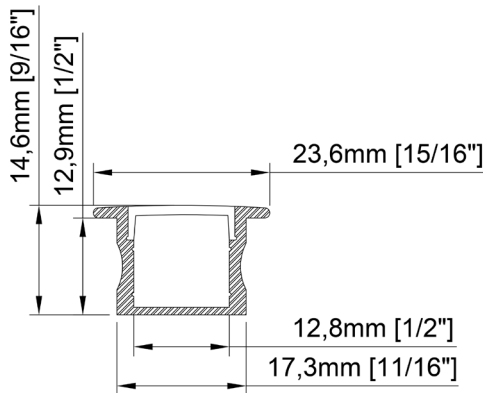

Size	17,3mm x 12,9mm x 3000mm 11/16" x 1/2" x 118¹/₈"
Lenght	3000mm 118¹/₈"
Internal width	12,8mm 1/2"
Cover	Matte Opal PMMA Clear PMMA Black PMMA PC diffuser