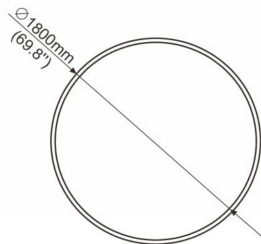

TT-R25-600

Size	25,4mm x 25,4mm x Ø 600mm 1" x 1" x 23 ⁵ / ₈ "
Diameter	Ø 600mm 23 ⁵ / ₈ "
Internal width	14,1mm 9/ ₁₆ "

Accessories and power supply included

PRODUCT CODE

TT	-	MODEL	-	DIAMETER (mm)
TT	-	R25	-	600

TT-R25-900

Size	25,4mm x 25,4mm x Ø 900mm 1" x 1" x 35 ⁷ / ₁₆ "
Diameter	Ø 900mm 35 ⁷ / ₁₆ "
Internal width	14,1mm 9 ⁹ / ₁₆ "

Accessories and power supply included

PRODUCT CODE

TT	-	MODEL	-	DIAMETER (mm)
TT	-	R25	-	900

TT-R25-1270

Size	25,4mm x 25,4mm x Ø 1270mm 1" x 1" x 50"
Diameter	Ø 1270mm 50"
Internal width	14,1mm 9/16"

Accessories and power supply included

PRODUCT CODE

TT	-	MODEL	-	DIAMETER (mm)
TT	-	R25	-	1270

TT-R25-1800

Size	25,4mm x 25,4mm x Ø 1800mm 1" x 1" x 70 ⁷ / ₈ "
Diameter	Ø 1800mm 70 ⁷ / ₈ "
Internal width	14,1mm 9/16"

Accessories and power supply included

PRODUCT CODE				
TT	-	MODEL	-	DIAMETER (mm)
TT	-	R25	-	1800