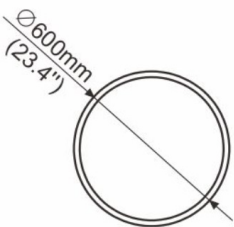

Size	25mm x 25mm x 2000mm 1" x 1" x 78 ³ / ₄ "
Lenght	2000mm 78 ³ / ₄ "
Internal width	13,2mm 1/2"
Cover	PC diffused

Accessories

TT-54-CLIP	TT-54-SUSP	TT-54-END-WH

PRODUCT CODE

TT	MODEL	LENGHT (mm)	COVER	FINISH
TT	54	2000	O	WH

TT-R25-600

Size	25,4mm x 25,4mm x Ø 600mm 1" x 1" x 23 ⁵ / ₈ "
Diameter	Ø 600mm 23 ⁵ / ₈ "
Internal width	14,1mm 9/ ₁₆ "

Accessories and power supply included

PRODUCT CODE

TT	-	MODEL	-	DIAMETER (mm)
TT	-	R25	-	600