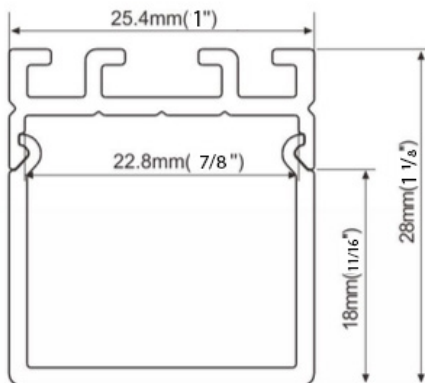

Size	25,4mm x 28mm x 2000mm 1" x 1¹/₈" x 78³/₄"

Lenght	2000mm 78³/₄"

Internal width	22,8mm 7/8"

Cover	PC diffused