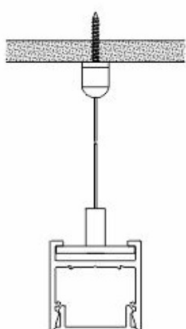

TT-R50-1800

Size	53,6mm x 60,4mm x Ø 1800mm 2¹/₈" x 2³/₈" x 70⁷/₈"
Diameter	Ø 1800mm 70⁷/₈"
Internal width	41,1mm 1⁵/₈"