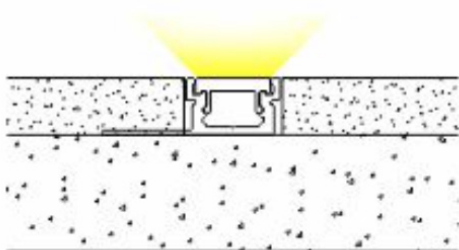

Accessories

TT-11-END

PRODUCT CODE

TT	-	MODEL	-	LENGTH (mm)	-	COVER
TT	-	11	-	2000	-	O

TT-43-2000-O

- Aluminum profile with opal acrylic.
- Designed to conceal between ceramic wall tiles.
- Available in lengths 2000 mm (78³/₄ ").