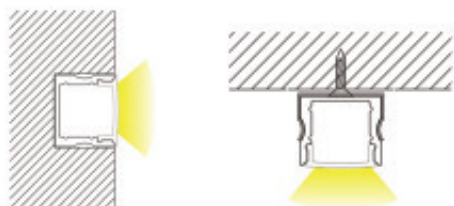

Accessories

PRODUCT CODE

TT	-	MODEL	-	LENGHT (mm)	-	COVER
TT	-	25	-	3000	-	O