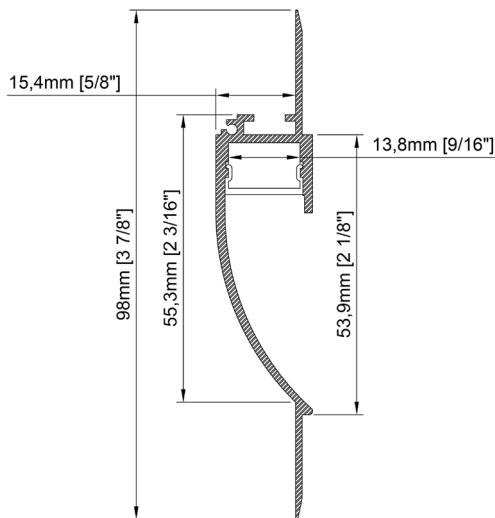

Size	98mm x 15mm x 2000mm 3 ⁷ / ₈ " x 5/8" x 78 ³ / ₄ "
Length	2000mm 78 ³ / ₄ "
Internal width	13,8mm 9/16"
Cover	PC diffused
Finish	White

Accessories

TT-36-END

PRODUCT CODE

TT	-	MODEL	-	LENGHT (mm)	-	COVER
TT	-	36	-	2000	-	O