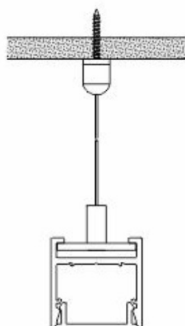

Accessories and power supply included

PRODUCT CODE				
TT	-	MODEL	-	DIAMETER (mm)
TT	-	R25	-	1800