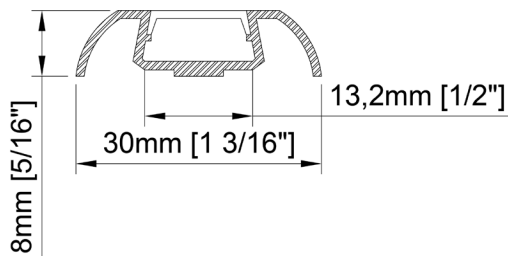

- Aluminum profile with opal acrylic.
- Designed to cover and dissipate heat of the LED strips.
- Available in lengths 3000 mm (118").

Size	30mm x 10,4mm x 3000mm 1 ³ / ₁₆ " x 7/ ₁₆ " x 118 ¹ / ₈ "
Length	3000mm 118 ¹ / ₈ "
Internal width	11,2mm 7/ ₁₆ "
Cover	Opal

Size	30mm x 8mm x 3000mm 1 ³ / ₁₆ " x 5 ⁵ / ₁₆ " x 118 ¹ / ₈ "
Length	3000mm 118 1 ¹ / ₈ "
Internal width	13,2mm 1 ¹ / ₂ "
Cover	Opal

Accessories

PRODUCT CODE

TT	-	MODEL	-	LENGTH (mm)	-	COVER
TT	-	10	-	3000	-	O

Size	57,5mm x 58,8mm x 2000mm 2 ¹ / ₄ " x 2 ⁵ / ₁₆ " x 78 ³ / ₄ "
Length	2000mm 78 ³ / ₄ "
Internal width	12mm 1/2"
Cover	None

*Glass not include.

Accessories

TT-16-END

PRODUCT CODE

TT	-	MODEL	-	LENGTH (mm)	-	COVER
TT	-	16	-	2000	-	O