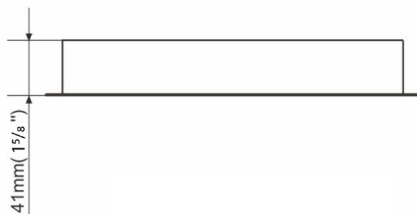

Size	41mm x Ø 330,2mm 1⁵/₈" x 13"
Diameter	Ø 330,2mm 13"
Internal width	Ø 304,4mm 12"

PRODUCT CODE

TT	-	TYPE	-	MODEL
TT	-	CANOPY	-	02