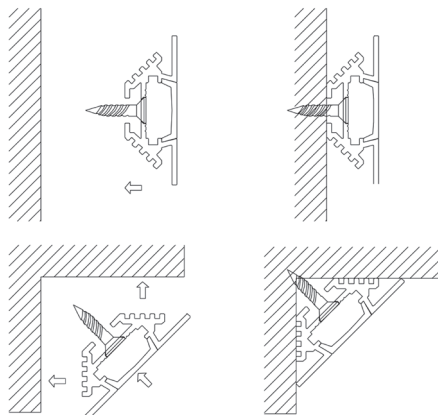

Accessories

PRODUCT CODE

TT	-	MODEL	-	LENGTH (mm)	-	COVER
TT	-	09	-	3000	-	O