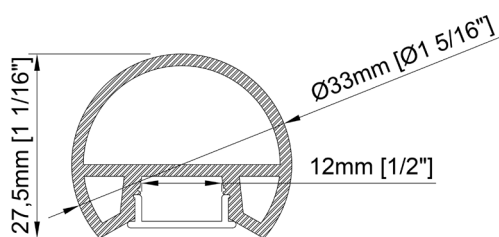

CLOSET

Credit photo: Godomo

TITANIUM

TECHNOLOGY

TT-35-2000-O

- Aluminum profile with opal acrylic.
- Designed for wardrobes.
- Available in lengths 2000 mm (78³/₄ ").

Size	27,5mm x 33mm x 2000mm 1 ¹ / ₁₆ " x 1 ⁵ / ₁₆ " x 78 ³ / ₄ "
Length	2000mm 78 ³ / ₄ "
Internal width	12mm 1/2"
Cover	PC diffused