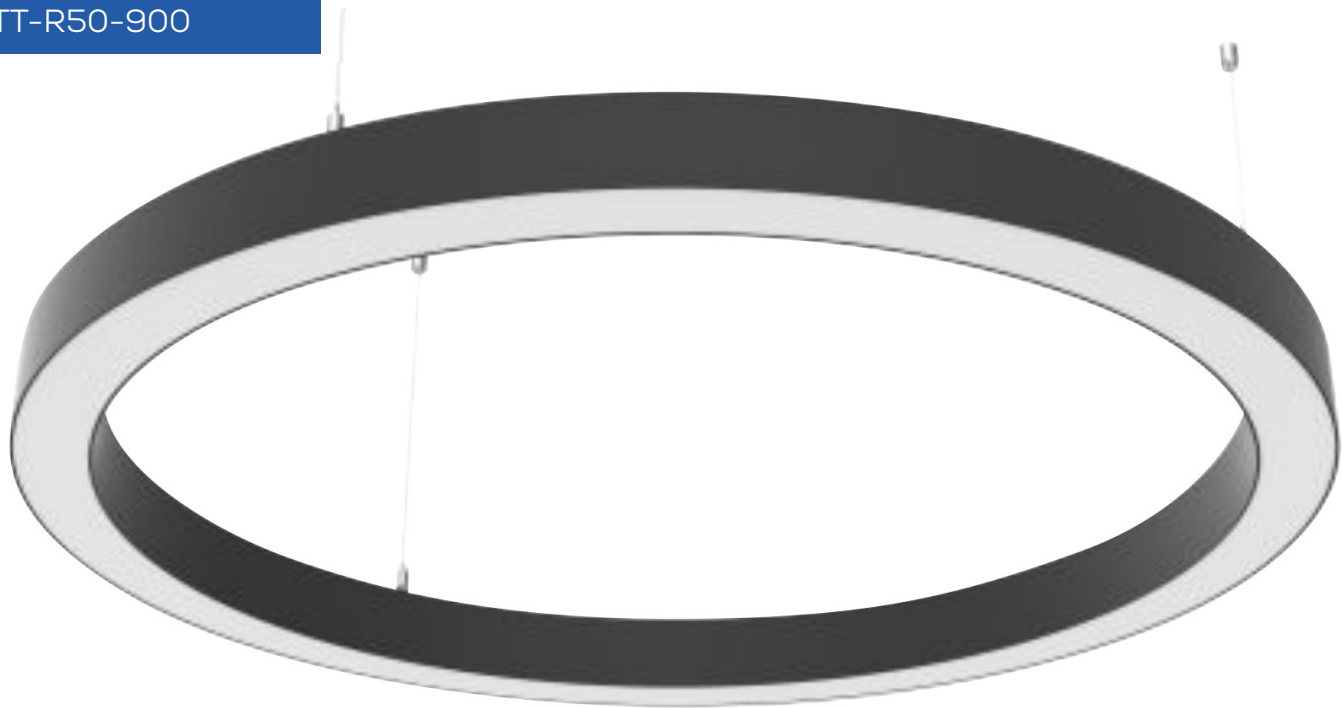

TT-R50-900

Size	53,6mm x 60,4mm x Ø 900mm 2¹/₈" x 2³/₈" x 35⁷/₁₆"
Diameter	Ø 900mm 35⁷/₁₆"
Internal width	41,1mm 1⁵/₈"