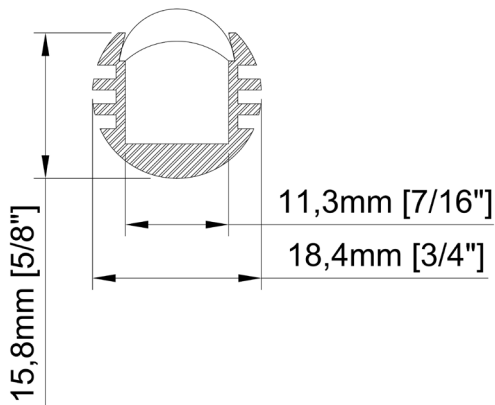

Size	15,2mm x 6mm x 3000mm 5/8" x 1/4" x 118 1/8"
Length	3000mm 118 1/8"
Internal width	11,5mm 7/16"
Cover	Opal

Accessories

PRODUCT CODE

TT	MODEL	LENGTH (mm)	COVER
TT	01	3000	O

TT-04-3000-O

- Aluminum profile with opal acrylic.
- Designed to cover and dissipate heat of the LED strips.
- Available in lengths 3000 mm (118 ").

Size $\varnothing 18,4\text{mm} \times 3000\text{mm}$
 $\varnothing 3/4" \times 118 1/8"$

Lenght 3000mm
 118 1/8"

Internal width 11,3mm
 7/16"

Cover Opal

Accessories

TT-04-CLIP

TT-04-END

PRODUCT CODE