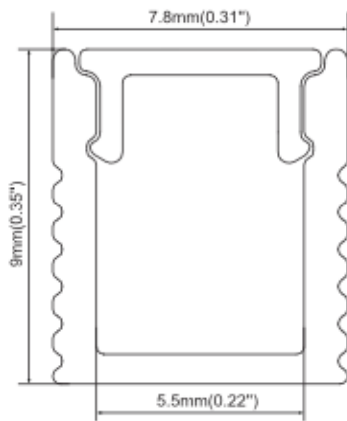

Size	30mm x 8mm x 3000mm 1 ³ / ₁₆ " x 5 ⁵ / ₁₆ " x 118 ¹ / ₈ "
Length	3000mm 118 1 ¹ / ₈ "
Internal width	13,2mm 1 ¹ / ₂ "
Cover	Opal

Accessories

PRODUCT CODE

TT	-	MODEL	-	LENGTH (mm)	-	COVER
TT	-	10	-	3000	-	O

Size	57,5mm x 58,8mm x 2000mm 2 ¹ / ₄ " x 2 ⁵ / ₁₆ " x 78 ³ / ₄ "
Length	2000mm 78 ³ / ₄ "
Internal width	12mm 1/2"
Cover	None

*Glass not include.

Accessories

TT-16-END

PRODUCT CODE

TT	-	MODEL	-	LENGTH (mm)	-	COVER
TT	-	16	-	2000	-	O

Size 23,5mm x 10mm x 3000mm
15¹/₁₆" x 3³/₈" x 118¹/₈"

Lenght 3000mm
118¹/₈"

Internal width 20mm
13³/₁₆"

Cover Matte opal PMMA

Accessories

TT-68-CLIP

TT-68-END

PRODUCT CODE

TT	-	MODEL	-	LENGHT (mm)	-	COVER
TT	-	68	-	3000	-	O

TT-76-3000-O

Size	7,8mm x 9mm x 3000mm $5/16" \times 3/8" \times 118 1/8"$
Length	3000mm $118 1/8"$
Internal width	5,5mm $1/4"$
Cover	PC

Accessories

TT-76-CLIP