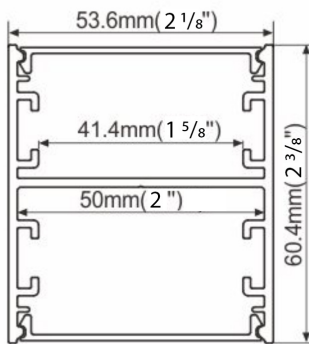

TT-R25-600

Size	25,4mm x 25,4mm x Ø 600mm 1" x 1" x 23 ⁵ / ₈ "
Diameter	Ø 600mm 23 ⁵ / ₈ "
Internal width	14,1mm 9/ ₁₆ "

Accessories and power supply included

PRODUCT CODE

TT	-	MODEL	-	DIAMETER (mm)
TT	-	R25	-	600

TT-R50-900

Size	53,6mm x 60,4mm x Ø 900mm 2 ¹ / ₈ " x 2 ³ / ₈ " x 35 ⁷ / ₁₆ "
Diameter	Ø 900mm 35 ⁷ / ₁₆ "
Internal width	41,1mm 1 ⁵ / ₈ "

Accessories and power supply included

PRODUCT CODE

TT	-	MODEL	-	DIAMETER (mm)
TT	-	R50	-	900

TT-R50-1270

Size	53,6mm x 60,4mm x Ø 1270mm 2 ¹ / ₈ " x 2 ³ / ₈ " x 50"
Diameter	Ø 1270mm 50"
Internal width	41,1mm 1 ⁵ / ₈ "

Accessories and power supply included

PRODUCT CODE

TT	-	MODEL	-	DIAMETER (mm)
TT	-	R50	-	1270

TT-R50-1800

Size	53,6mm x 60,4mm x Ø 1800mm 2 ¹ / ₈ " x 2 ³ / ₈ " x 70 ⁷ / ₈ "
Diameter	Ø 1800mm 70 ⁷ / ₈ "
Internal width	41,1mm 1 ⁵ / ₈ "

Accessories and power supply included

PRODUCT CODE

TT	-	MODEL	-	DIAMETER (mm)
TT	-	R50	-	1800