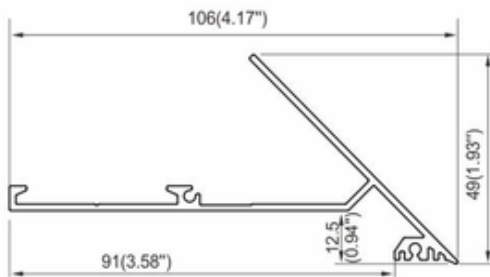

Size	2000 mm x 91 mm x 49 mm 78 ³ / ₄ " x 3 ¹ / ₂ " x 1 ⁷ / ₈ "
Length	2000 mm 78 ³ / ₄ "
Internal width	13 mm 1/2"
Cover	PC diffused

Accessories

PRODUCT CODE

TT	-	MODEL	-	LENGTH (mm)	-	COVER
TT	-	70	-	2000	-	O