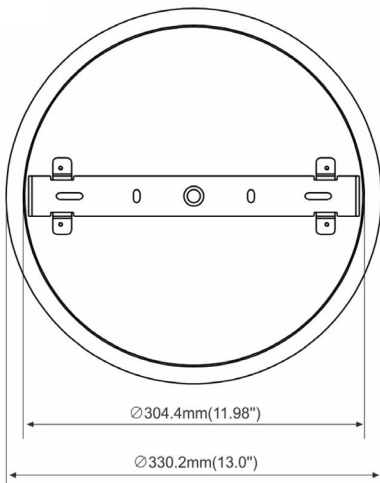

TT-R50-1270

Size	53,6mm x 60,4mm x Ø 1270mm 2 ¹ / ₈ " x 2 ³ / ₈ " x 50"
Diameter	Ø 1270mm 50"
Internal width	41,1mm 1 ⁵ / ₈ "

Accessories and power supply included

PRODUCT CODE

TT	-	MODEL	-	DIAMETER (mm)
TT	-	R50	-	1270

TT-R50-1800

Size	53,6mm x 60,4mm x Ø 1800mm 2 ¹ / ₈ " x 2 ³ / ₈ " x 70 ⁷ / ₈ "
Diameter	Ø 1800mm 70 ⁷ / ₈ "
Internal width	41,1mm 1 ⁵ / ₈ "

Accessories and power supply included

PRODUCT CODE

TT	-	MODEL	-	DIAMETER (mm)
TT	-	R50	-	1800

Size	41mm x Ø 279,4mm 1 ⁵ / ₈ " x 11"
Diameter	Ø 279,4mm 11"
Internal width	254mm 10"

PRODUCT CODE

TT	-	TYPE	-	MODEL
TT	-	CANOPY	-	01

Size	41mm x Ø 330,2mm 1 ⁵ / ₈ " x 13"
Diameter	Ø 330,2mm 13"
Internal width	Ø 304,4mm 12"