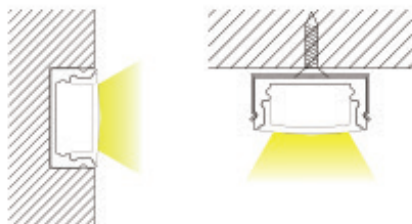

Accessories

PRODUCT CODE

TT	-	MODEL	-	LENGTH (mm)	-	COVER
TT	-	38	-	3000	-	O