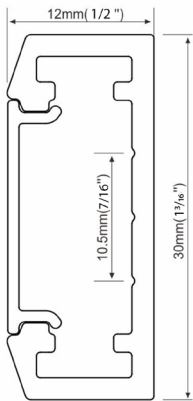

TT-R30-600

Size	12mm x 30mm x Ø 600mm 1/2" x 1 3/16" x 23 5/8"
Diameter	Ø 600mm 23 5/8"
Internal width	10,5mm 7/16"

Accessories and power supply included

TT-R30-SUSP

PRODUCT CODE

TT	-	MODEL	-	DIAMETER (mm)
TT	-	R30	-	600