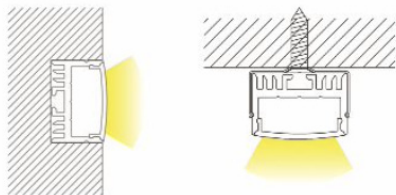

Accessories

PRODUCT CODE

TT	MODEL	LENGTH (mm)	COVER	FINISH
TT	40	3000	O	BK