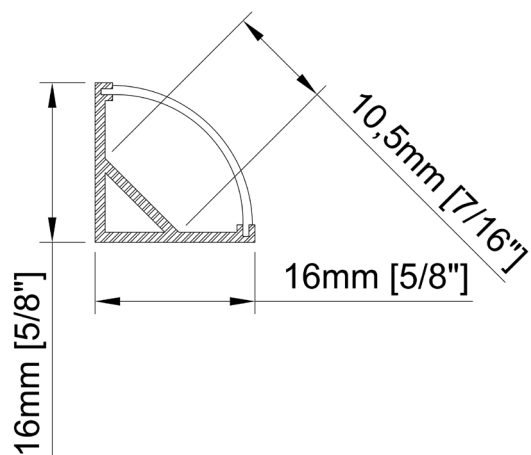

Size	16mm x 16mm x 3000mm 5/8" x 5/8" x 118¹/₈"
Length	3000mm 118¹/₈"
Internal width	10,5mm 7/16"
Cover	Matte Opal PMMA Clear PMMA Black PMMA PC diffuser