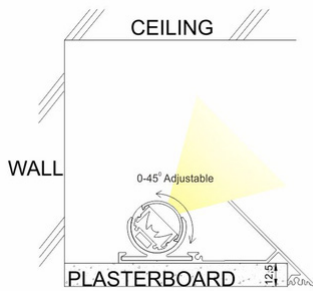

Size	2000 mm x 91 mm x 49 mm 78 ³ / ₄ " x 3 ¹ / ₂ " x 1 ⁷ / ₈ "
Length	2000 mm 78 ³ / ₄ "
Internal width	13 mm 1/2"
Cover	PC diffused

Accessories

PRODUCT CODE

TT	-	MODEL	-	LENGTH (mm)	-	COVER
TT	-	70	-	2000	-	O