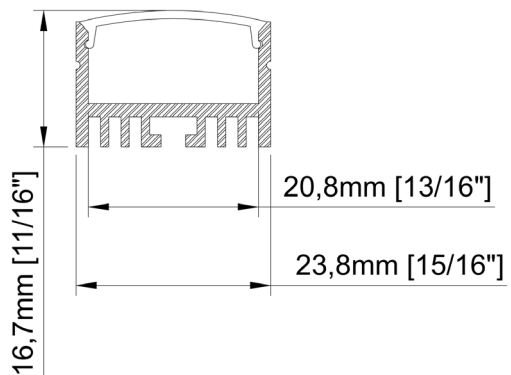

Size	30mm x 8mm x 3000mm 1 ³ / ₁₆ " x 5 ⁵ / ₁₆ " x 118 ¹ / ₈ "
Length	3000mm 118 1 ¹ / ₈ "
Internal width	13,2mm 1 ¹ / ₂ "
Cover	Opal

Accessories

PRODUCT CODE

TT	-	MODEL	-	LENGTH (mm)	-	COVER
TT	-	10	-	3000	-	O

Size	57,5mm x 58,8mm x 2000mm 2 ¹ / ₄ " x 2 ⁵ / ₁₆ " x 78 ³ / ₄ "
Length	2000mm 78 ³ / ₄ "
Internal width	12mm 1/2"
Cover	None

*Glass not include.

Accessories

TT-16-END

PRODUCT CODE

TT	-	MODEL	-	LENGTH (mm)	-	COVER
TT	-	16	-	2000	-	O

Size	23,5mm x 15mm x 2000mm $15/16" \times 5/8" \times 78^{3/4}"$
Lenght	2000mm $78^{3/4}"$
Internal width	20,4mm $13/16"$
Cover	PC diffused

Accessories

PRODUCT CODE

TT	MODEL	LENGHT (mm)	COVER
TT	40	2000	O

TT-40-3000-O-BK

- Aluminum profile with opal acrylic.
- Designed to cover and dissipate heat of the LED strips.
- Available in lengths 3000 mm (118¹/₈").

Size	23,8mm x 16,7mm x 3000mm 1 ⁵ / ₁₆ " x 1 ¹ / ₁₆ " x 118 ¹ / ₈ "
Length	3000mm 118 ¹ / ₈ "
Internal width	20,8mm 1 ³ / ₁₆ "
Cover	PC diffused