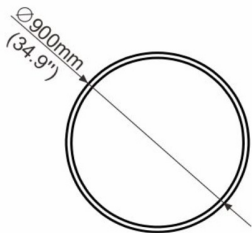

TT-R25-600

Size	25,4mm x 25,4mm x Ø 600mm 1" x 1" x 23 ⁵ / ₈ "
Diameter	Ø 600mm 23 ⁵ / ₈ "
Internal width	14,1mm 9/ ₁₆ "

Accessories and power supply included

PRODUCT CODE

TT	-	MODEL	-	DIAMETER (mm)
TT	-	R25	-	600

TT-R25-900

Size	25,4mm x 25,4mm x Ø 900mm 1" x 1" x 35 ⁷ / ₁₆ "
Diameter	Ø 900mm 35 ⁷ / ₁₆ "
Internal width	14,1mm 9 ⁹ / ₁₆ "

Accessories and power supply included

PRODUCT CODE

TT	-	MODEL	-	DIAMETER (mm)
TT	-	R25	-	900