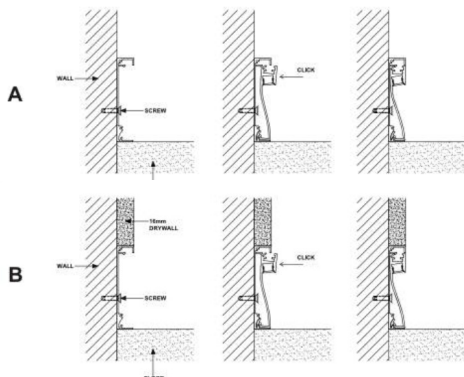

Size	80mm x 16mm x 2000mm 3 ¹ / ₈ " x 5 ⁵ / ₈ " x 78 ³ / ₄ "
Lenght	2000mm 78 ³ / ₄ "
Internal width	10,3mm 3 ³ / ₈ "
Cover	PC diffused

Accessories

PRODUCT CODE

TT	-	MODEL	-	LENGHT (mm)	-	COVER
TT	-	30	-	2000	-	O