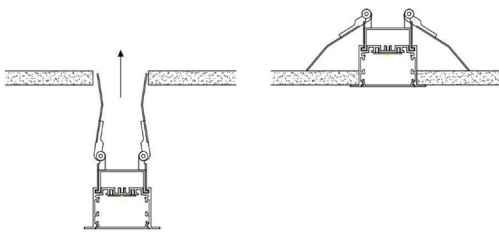

Accessories

TT-18-SNAP	TT-18-L	TT-18-T	TT-18-X	TT-18-I	TT-18-END
TT-18-EXT	TT-18-EXT-90	TT-18-EXT-90IL	TT-18-EXT-60	TT-18-EXT-120	

PRODUCT CODE

TT	-	MODEL	-	LENGTH (mm)	-	COVER
TT	-	18	-	2500	-	O