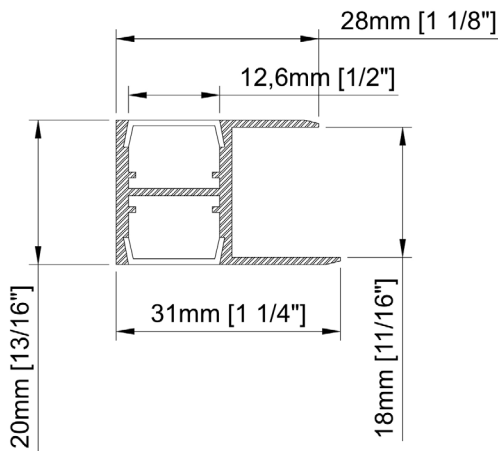

Size $\varnothing 18,4\text{mm} \times 3000\text{mm}$
 $\varnothing 3/4" \times 118 1/8"$

Lenght 3000mm
 118 1/8"

Internal width 11,3mm
 7/16"

Cover Opal

Accessories

TT-04-CLIP

TT-04-END

PRODUCT CODE

Size	30mm x 8mm x 3000mm 1 ³ / ₁₆ " x 5 ⁵ / ₁₆ " x 118 ¹ / ₈ "
Length	3000mm 118 1 ¹ / ₈ "
Internal width	13,2mm 1 ¹ / ₂ "
Cover	Opal

Accessories

PRODUCT CODE

TT	-	MODEL	-	LENGTH (mm)	-	COVER
TT	-	10	-	3000	-	O

Size	57,5mm x 58,8mm x 2000mm 2 ¹ / ₄ " x 2 ⁵ / ₁₆ " x 78 ³ / ₄ "
Length	2000mm 78 ³ / ₄ "
Internal width	12mm 1/2"
Cover	None

*Glass not include.

Accessories

TT-16-END

PRODUCT CODE

TT	-	MODEL	-	LENGTH (mm)	-	COVER
TT	-	16	-	2000	-	O

Size	31mm x 20mm x 3000mm 1 ¹ / ₄ " x 1 ³ / ₁₆ " x 118 ¹ / ₈ "
Lenght	3000mm 118 ¹ / ₈ "
Internal width	2 x 12,6mm 2 x 1/2"
Finish	BK - Black (n/a) Grey
Cover	PC diffused

PRODUCT CODE

TT	-	MODEL	-	LENGHT (mm)	-	COVER
TT	-	65	-	3000	-	O