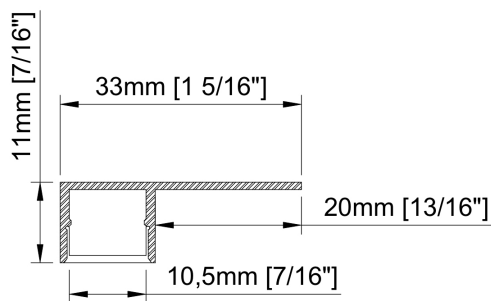

Size	33mm x 11mm x 2000mm 1 ⁵ / ₁₆ " x 7/ ₁₆ " x 78 ³ / ₄ "
Lenght	2000mm 78 ³ / ₄ "
Internal width	10,5mm 7/ ₁₆ "
Cover	PC diffused

Accessories

TT-43-END

PRODUCT CODE

TT - MODEL - LENGHT (mm) - COVER

TT - 43 - 2000 - O