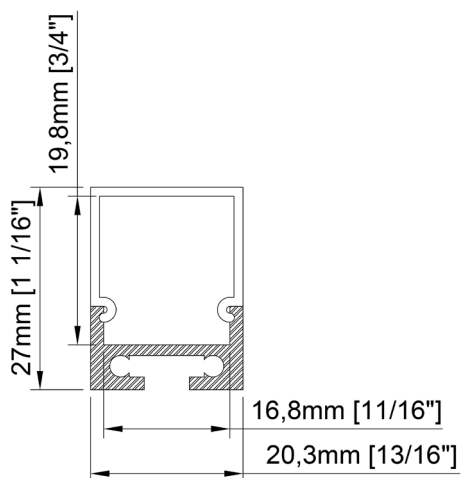

Size	20,3mm x 27mm x 3000mm 1³/₁₆" x 1¹/₁₆" x 118¹/₈"
Length	3000mm 118¹/₄"
Internal width	16,8mm 1¹/₁₆"
Cover	Matte opal PMMA