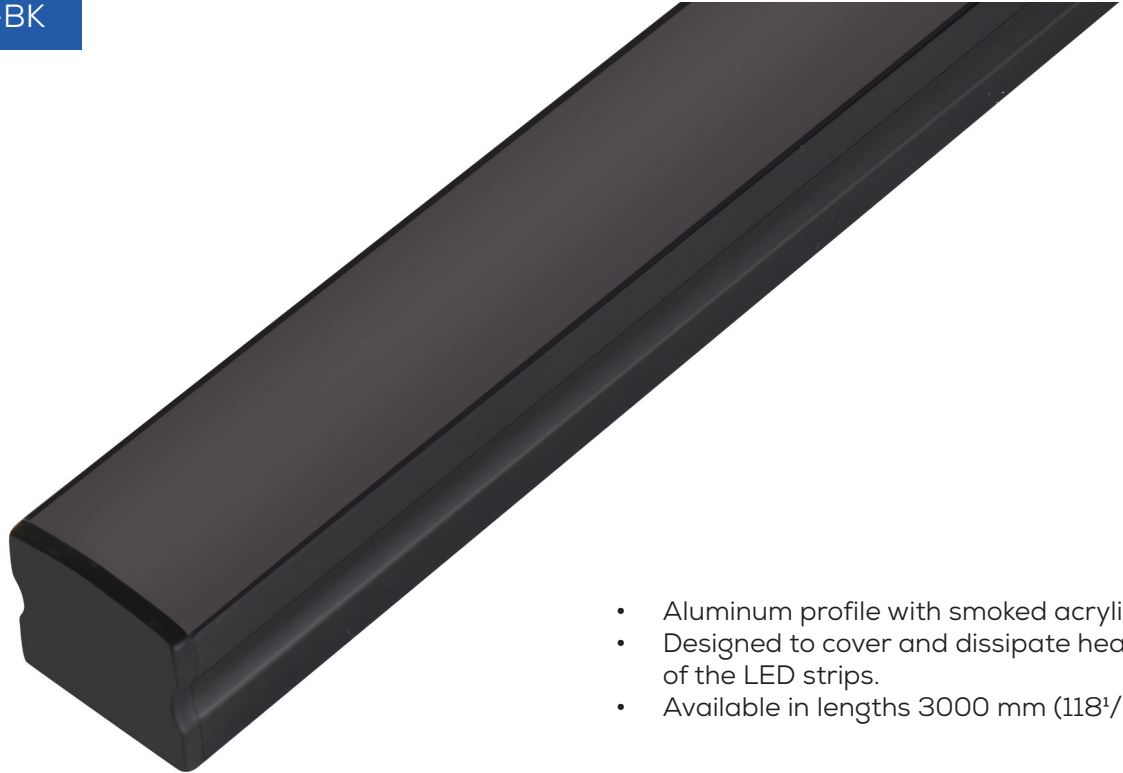

PRODUCT CODE

TT	-	MODEL	-	LENGHT (mm)	-	COVER	-	FINISH
TT	-	56	-	3000	-	O	-	BK

TT-57-3000-O-BK

- Aluminum profile with smoked acrylic.
- Designed to cover and dissipate heat of the LED strips.
- Available in lengths 3000 mm (118¹/₈").