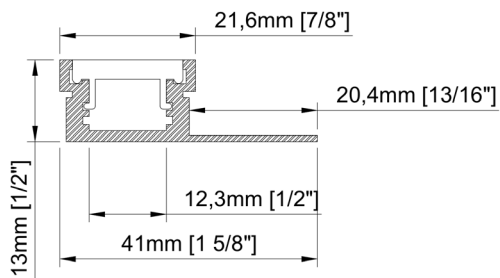

Size	41mm x 13mm x 2000mm 1⁵/₈" x 1¹/₂" x 78³/₄"
Length	2000mm 78³/₄"
Internal width	12,3mm 1¹/₂"
Cover	PC diffused