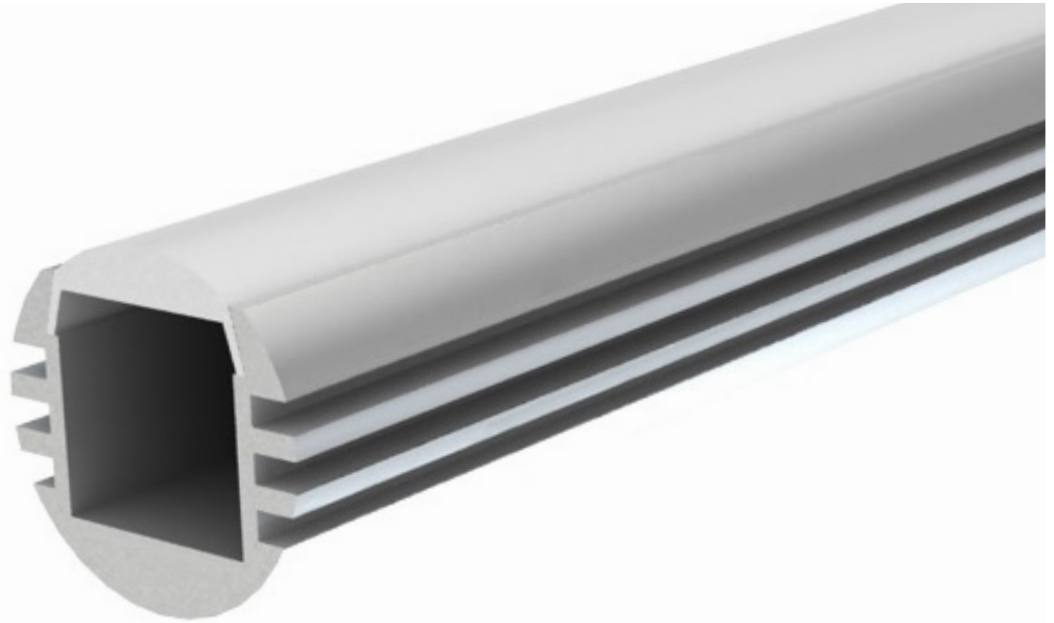

Size	15,2mm x 6mm x 3000mm 5/8" x 1/4" x 118 1/8"
Length	3000mm 118 1/8"
Internal width	11,5mm 7/16"
Cover	Opal

Accessories

PRODUCT CODE

TT	MODEL	LENGTH (mm)	COVER
TT	01	3000	O

TT-04-3000-O

- Aluminum profile with opal acrylic.
- Designed to cover and dissipate heat of the LED strips.
- Available in lengths 3000 mm (118 ").