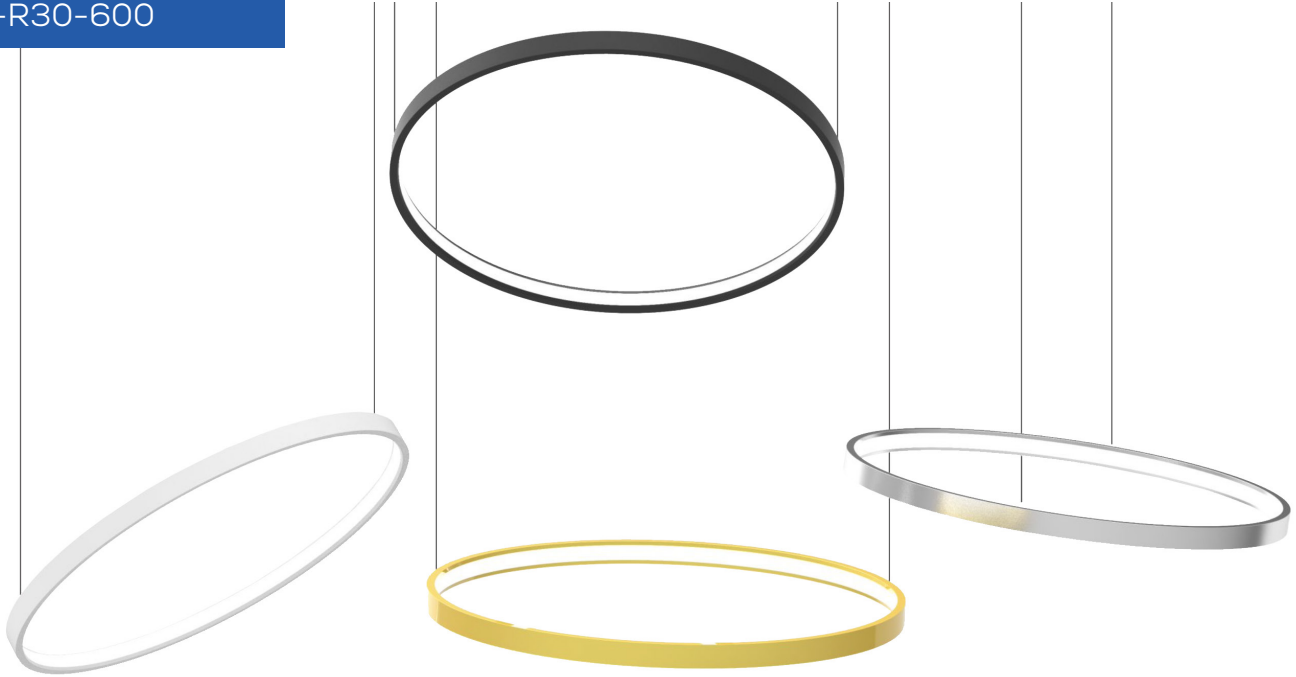

TT-R30-600

Size	12mm x 30mm x Ø 600mm 1/2" x 1 3/16" x 23 5/8"
Diameter	Ø 600mm 23 5/8"
Internal width	10,5mm 7/16"

Accessories and power supply included

TT-R30-SUSP

PRODUCT CODE

TT	-	MODEL	-	DIAMETER (mm)
TT	-	R30	-	600