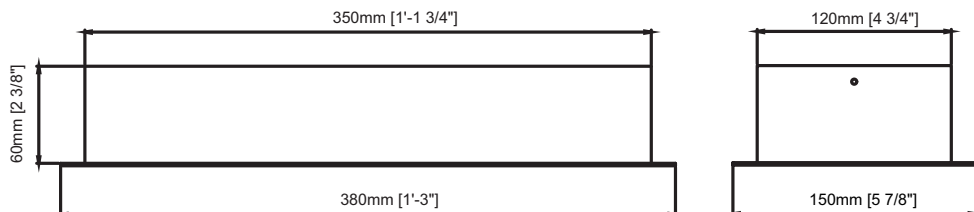

PRODUCT CODE

TT - TYPE - MODEL

TT - CANOPY - 03