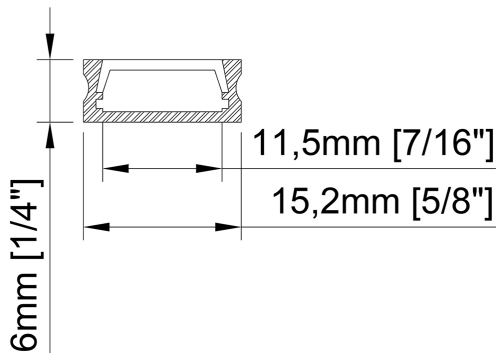

Size	15,2mm x 6mm x 3000mm 5/8" x 1/4" x 118 1/8"
Length	3000mm 118 1/8"
Internal width	11,5mm 7/16"
Cover	Opal