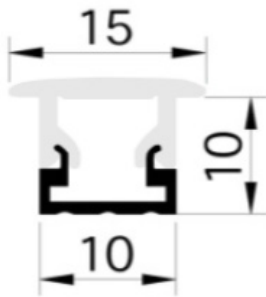

Accessories

TT-74-END-BK

PRODUCT CODE

TT	MODEL	LENGHT (mm)	COVER	FINISH
TT	74	3000	O	BK

TT-75-3000-O-BK

Size	15mm x 10mm x 3000mm $5/8"$ x $3/8"$ x $118 1/8"$
Length	3000mm $118 1/8"$
Internal width	10mm $3/8"$
Cover	PMMA