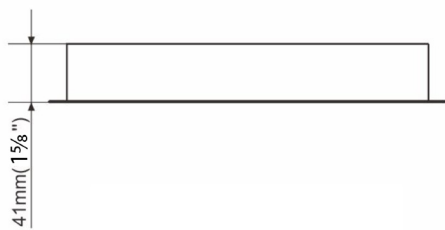

TT-R50-1800

Size	53,6mm x 60,4mm x Ø 1800mm 2 ¹ / ₈ " x 2 ³ / ₈ " x 70 ⁷ / ₈ "
Diameter	Ø 1800mm 70 ⁷ / ₈ "
Internal width	41,1mm 1 ⁵ / ₈ "

Accessories and power supply included

PRODUCT CODE

TT	-	MODEL	-	DIAMETER (mm)
TT	-	R50	-	1800