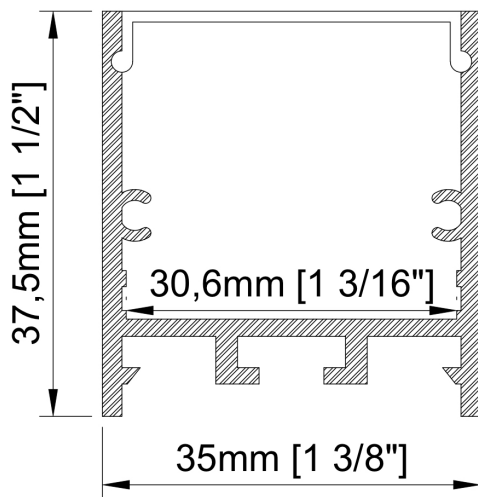

Size	35mm x 37,5mm x 3000mm 1³/₈" x 1¹/₂" x 118¹/₈"
Length	3000mm 118¹/₈"
Internal width	30,6mm 1³/₁₆"
Cover	Smoked PC diffused
Finish	BK-Black

Accessories

PRODUCT CODE

TT	MODEL	LENGTH (mm)	COVER	FINISH
TT	61	3000	O	BK