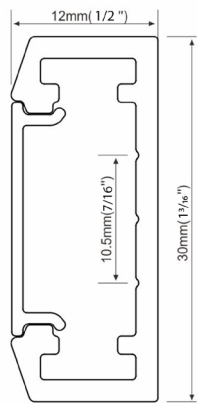

TT-R30-900

Size	12mm x 30mm x Ø 900mm 1/2" x 1 3/16" x 35 7/16"
Diameter	Ø 900mm 35 7/16"
Internal width	10,5mm 7/16"

Accessories and power supply included

TT-R30-SUSP

PRODUCT CODE

TT	-	MODEL	-	DIAMETER (mm)
TT	-	R30	-	900