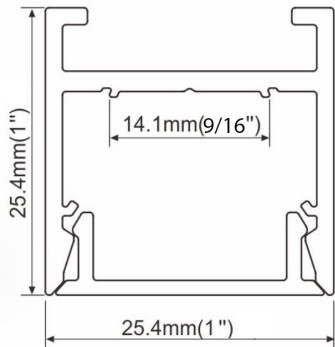

TT-R25-600

Size	25,4mm x 25,4mm x Ø 600mm 1" x 1" x 23 ⁵ / ₈ "
Diameter	Ø 600mm 23 ⁵ / ₈ "
Internal width	14,1mm 9/ ₁₆ "

Accessories and power supply included

PRODUCT CODE

TT	-	MODEL	-	DIAMETER (mm)
TT	-	R25	-	600

TT-R25-900

Size	25,4mm x 25,4mm x Ø 900mm 1" x 1" x 35 ⁷ / ₁₆ "
Diameter	Ø 900mm 35 ⁷ / ₁₆ "
Internal width	14,1mm 9 ⁹ / ₁₆ "

Accessories and power supply included

PRODUCT CODE

TT	-	MODEL	-	DIAMETER (mm)
TT	-	R25	-	900

TT-R25-1270

Size	25,4mm x 25,4mm x Ø 1270mm 1" x 1" x 50"
Diameter	Ø 1270mm 50"
Internal width	14,1mm 9/16"

Accessories and power supply included

PRODUCT CODE

TT	-	MODEL	-	DIAMETER (mm)
TT	-	R25	-	1270

TT-R25-1800

Size	25,4mm x 25,4mm x Ø 1800mm 1" x 1" x 70 ⁷ / ₈ "
Diameter	Ø 1800mm 70 ⁷ / ₈ "
Internal width	14,1mm 9/16"

Accessories and power supply included

PRODUCT CODE				
TT	-	MODEL	-	DIAMETER (mm)
TT	-	R25	-	1800