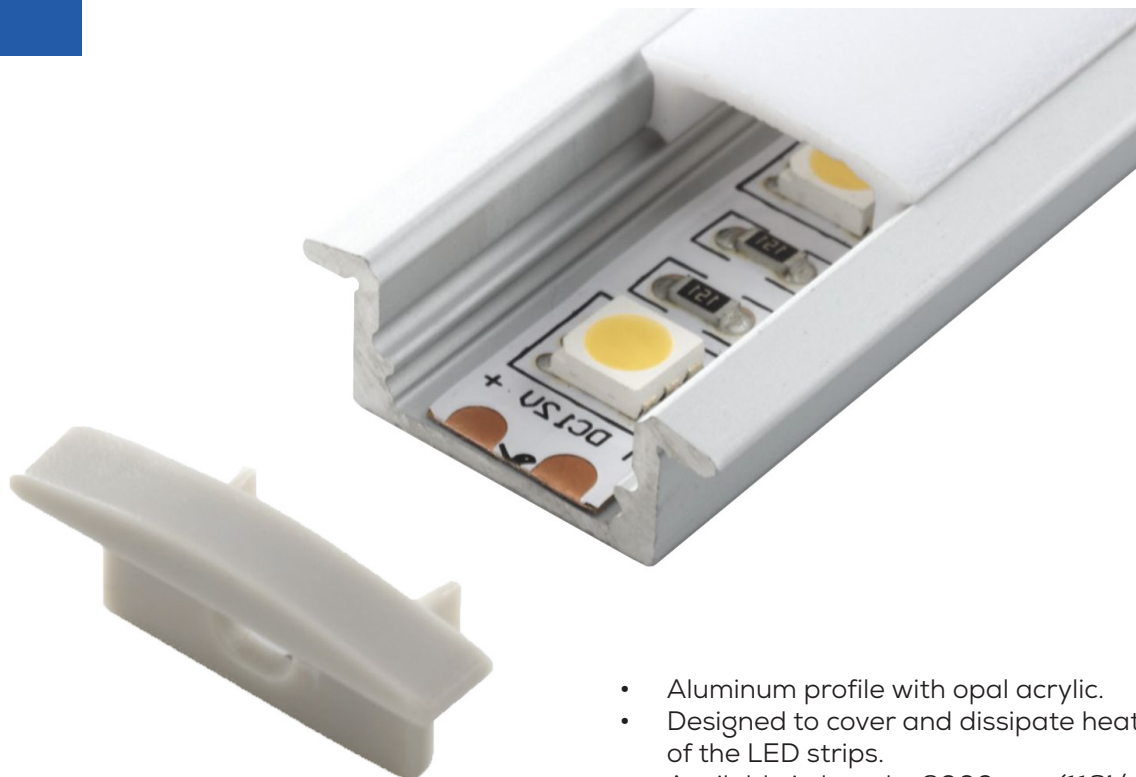

TT-39-3000-O

- Aluminum profile with opal acrylic.
- Designed to cover and dissipate heat of the LED strips.
- Available in lengths 3000 mm (118¹/₈").