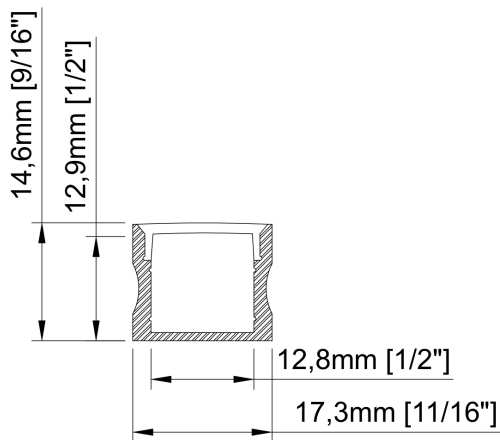

Size	17mm x 14,6mm x 3000mm 1¹/₁₆" x 9⁹/₁₆" x 118¹/₈"
Length	3000mm 118¹/₈"
Internal width	12,8mm 1/2"
Cover	Smoked Matte opal PMMA Clear PMMA PC diffused
Finish	BK-Black

Accessories

PRODUCT CODE

TT	MODEL	LENGTH (mm)	COVER	FINISH
TT	57	3000	O	BK