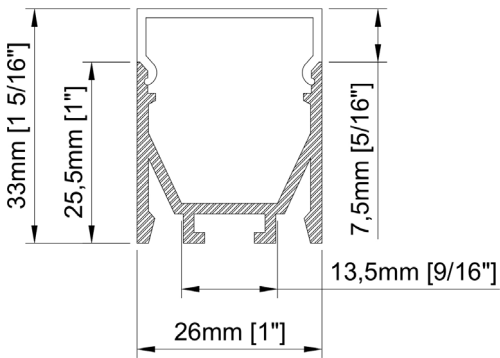

Size 25mm x 25mm x 2000mm
1" x 1" x 78³/₄"

Length 2000mm
78³/₄"

Internal width 13,2mm
1/2"

Cover PC diffused