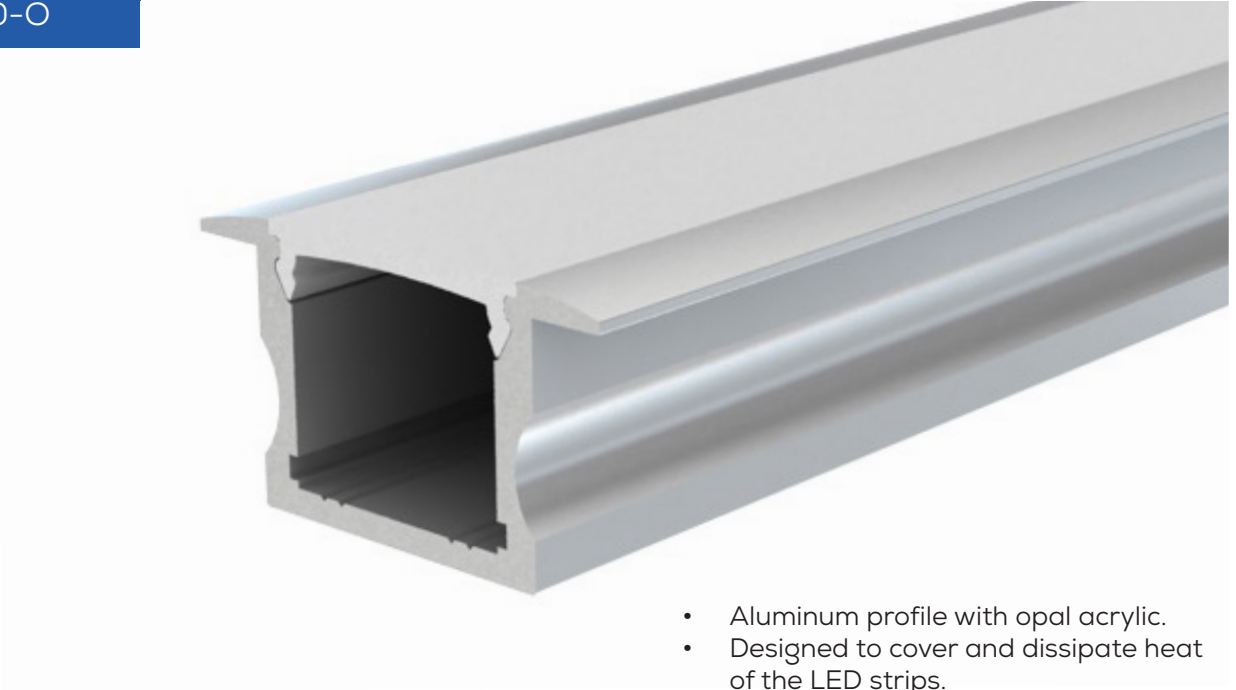

Size	15,2mm x 4,8mm x 3000mm 5/8" x 3/16" x 118 1/8"
Length	3000mm 118 1/8"
Internal width	11,5mm 7/16"
Cover	Opal

Accessories

PRODUCT CODE				
TT	MODEL	LENGTH (mm)	COVER	
TT	02	3000	O	

TT-03-3000-O

- Aluminum profile with opal acrylic.
- Designed to cover and dissipate heat of the LED strips.
- Available in lengths 3000 mm (118 1/8").