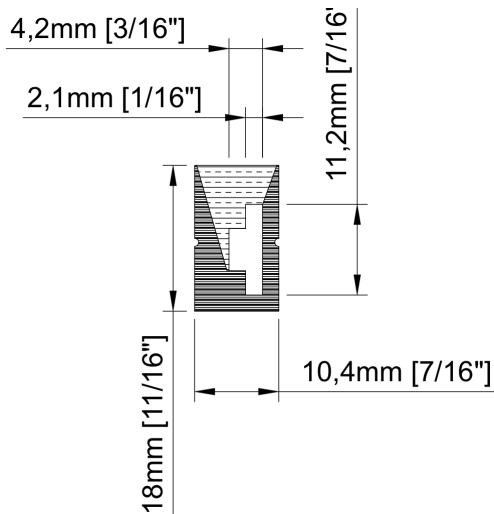

Size	10,4mm x 18mm x 5000mm 7/16" x 11/16" x 197"
Length	5000mm 197"
Internal width	11,2mm 7/16"
Cover	White silicone