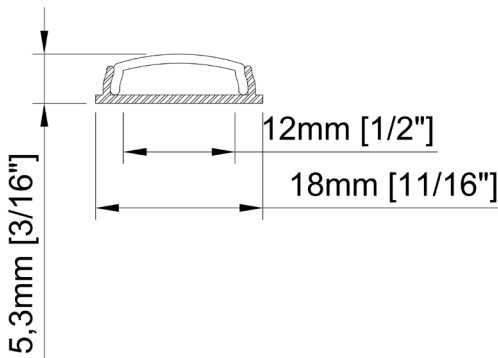

TT-32-2000-O

- Aluminum profile with opal acrylic.
- Designed in flexible aluminum to conceal LED ribbons and dissipate heat on curved surfaces.
- Available in lengths 2000 mm (78³/₄ ").

Size	18mm x 5,3mm x 2000mm 1¹/₁₆" x 3³/₁₆" x 78³/₄"
Lenght	2000mm 78³/₄"
Internal width	12mm 1/2"
Cover	Opal PC diffuser

Accessories

TT-32-END

PRODUCT CODE

TT	-	MODEL	-	LENGHT (mm)	-	COVER
TT	-	32	-	2000	-	O