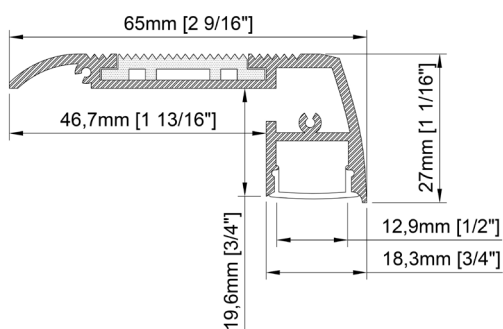

TITANIUM

TECHNOLOGY

TT-42-2000-O

- Aluminum profile with opal acrylic.
- Designed for stairs with non-slip rubber band.
- Available in lengths 2000 mm (78³/₄ ").

Size	65mm x 27mm x 2000mm 2⁹/₁₆" x 1¹/₁₆" x 78³/₄"
Length	2000mm 78³/₄"
Internal width	12,9mm 1/2"
Cover	PC diffused
Finish	Black