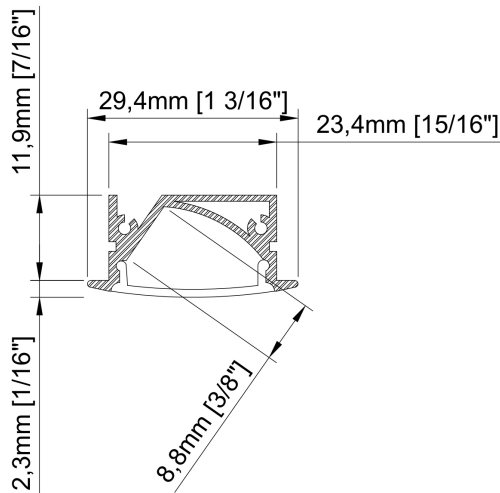

Size	35mm x 35mm x 2500mm 1 ³ / ₈ " x 1 ³ / ₈ " x 98 ³ / ₈ "
Length	2500mm 98 ³ / ₈ "
Internal width	25,7mm 1"
Cover	PC diffused

Accessories

PRODUCT CODE

TT	-	MODEL	-	LENGTH (mm)	-	COVER
TT	-	17	-	2500	-	O

Size	23,3mm x 5,9mm x 3000mm 1 ⁵ / ₁₆ " x 1/4" x 118 ¹ / ₈ "
Length	3000mm 118 ¹ / ₈ "
Internal width	12mm 1/2"
Cover	Matte Opal PMMA Clear PMMA Black PMMA PC diffuser

Accessories

TT-39-END

PRODUCT CODE

TT	-	MODEL	-	LENGTH (mm)	-	COVER
TT	-	39	-	3000	-	O

TT-49-2000-O

- Aluminum profile with white acrylic.
- Designed to cover and dissipate heat of the LED strips.
- Available in lengths 2000 mm (78³/₄ ").

Size	29,4 x 14,2 x 2000 mm 1 ³ / ₁₆ " x ⁹ / ₁₆ " x 78 ³ / ₄ "
Length	2000 mm 78 ³ / ₄ "
Internal width	8,8 mm ³ / ₈ "
Cover	PC diffused