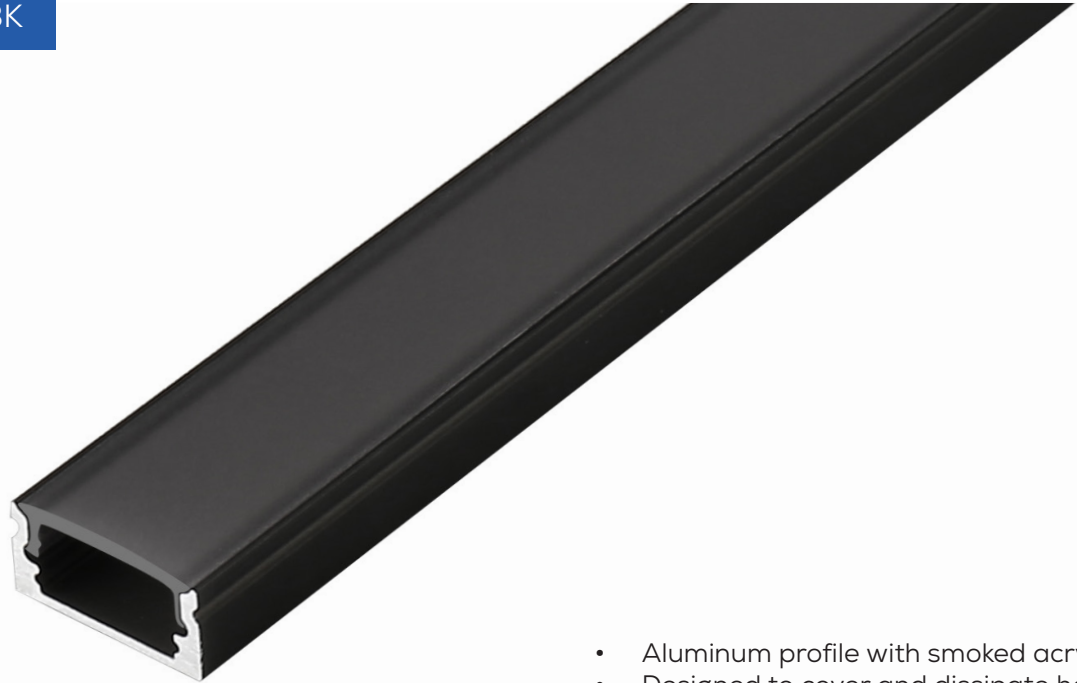

For a custom color, add at the end of the manufacturer code number COLOR RAL K7. Contact your dealer about the additional cost to a special color.

TT-55-3000-O-BK

- Aluminum profile with smoked acrylic.
- Designed to cover and dissipate heat of the LED strips.
- Available in lengths 3000 mm (118¹/₈").