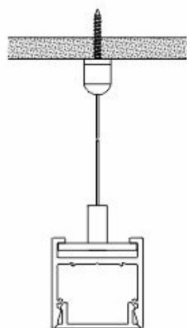

TT-R50-1270

Size	53,6mm x 60,4mm x Ø 1270mm 2¹/₈" x 2³/₈" x 50"
Diameter	Ø 1270mm 50"
Internal width	41,1mm 1⁵/₈"