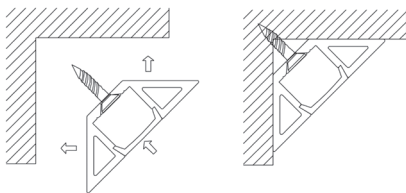

Accessories

PRODUCT CODE

TT	MODEL	LENGTH (mm)	COVER
TT	08	3000	O