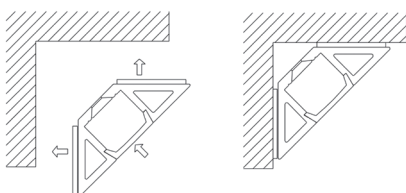

Accessories

PRODUCT CODE

TT	MODEL	LENGTH (mm)	COVER
TT	08	3000	O