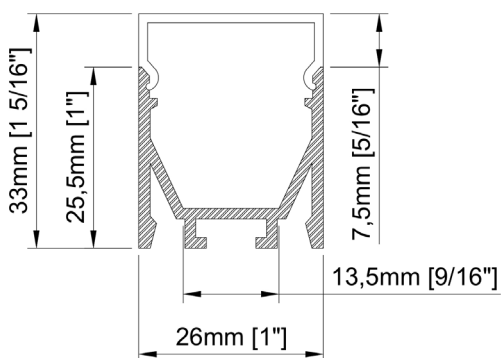

Size	25mm x 25mm x 2000mm 1" x 1" x 78³/₄"
Lenght	2000mm 78³/₄"
Internal width	13,2mm 1/2"
Cover	PC diffused