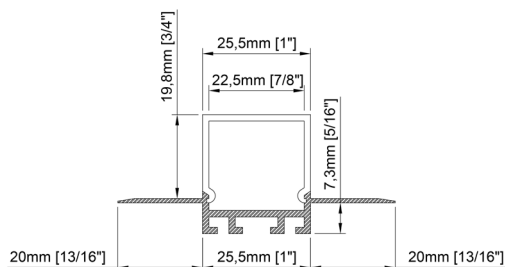

Size	25,5mm x 28mm x 2000mm 1" x 1 ¹ / ₈ " x 78 ³ / ₄ "
Length	2000mm 78 ³ / ₄ "
Internal width	22,5mm 7/ ₈ "
Cover	PC diffused

Accessories

TT-33-END

PRODUCT CODE

TT	MODEL	LENGTH (mm)	COVER
TT	33	2000	O

TT-34-2000-O