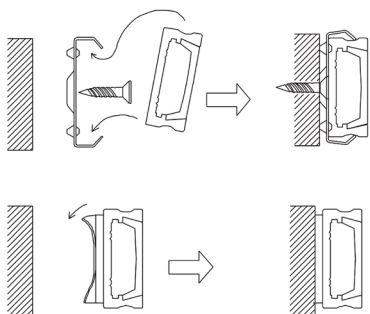

Accessories

PRODUCT CODE

TT	MODEL	LENGTH (mm)	COVER
TT	01	3000	O