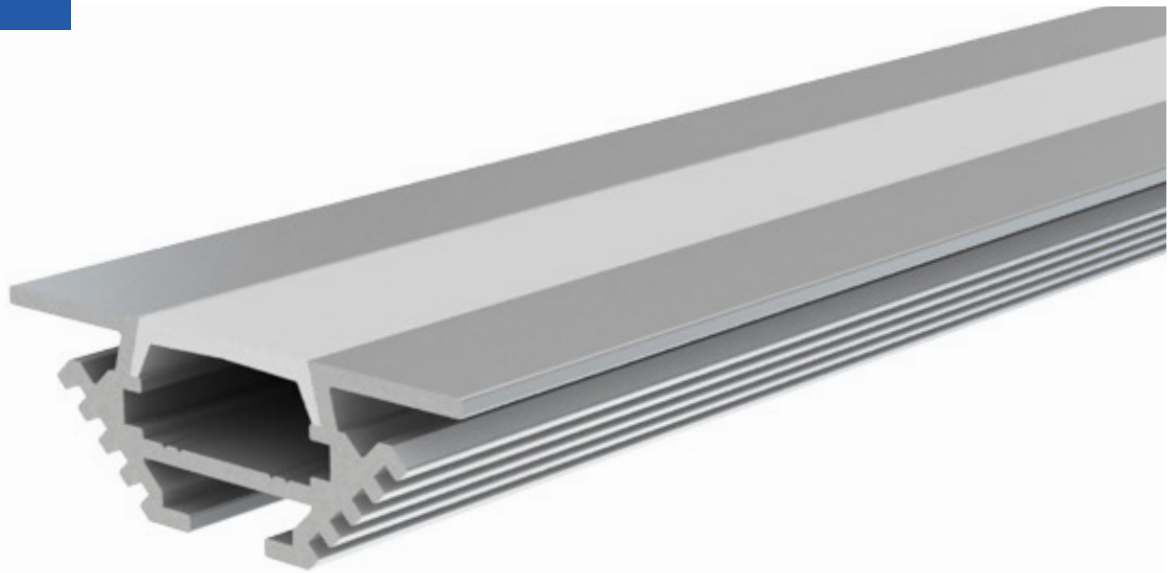

- Aluminum profile with opal acrylic.
- Designed to cover and dissipate heat of the LED strips.
- Available in lengths 3000 mm (118").

Size	30mm x 10,4mm x 3000mm 1 ³ / ₁₆ " x 7/ ₁₆ " x 118 ¹ / ₈ "
Length	3000mm 118 ¹ / ₈ "
Internal width	11,2mm 7/ ₁₆ "
Cover	Opal