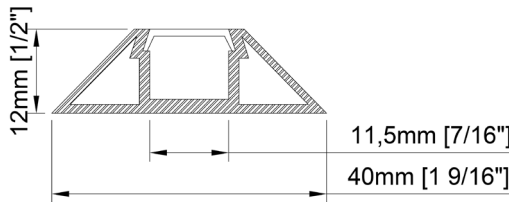

Size	40mm x 12mm x 3000mm 1 9/16" x 1/2" x 118 1/8"
Length	3000mm 118 1/8"
Internal width	11,5mm 7/16"
Cover	Opal

Accessories

PRODUCT CODE

TT	-	MODEL	-	LENGTH (mm)	-	COVER
TT	-	07	-	3000	-	O

TT-08-3000-O

- Aluminum profile with opal acrylic.
- Designed to cover and dissipate heat of the LED strips.
- Available in lengths 3000 mm (118 ").