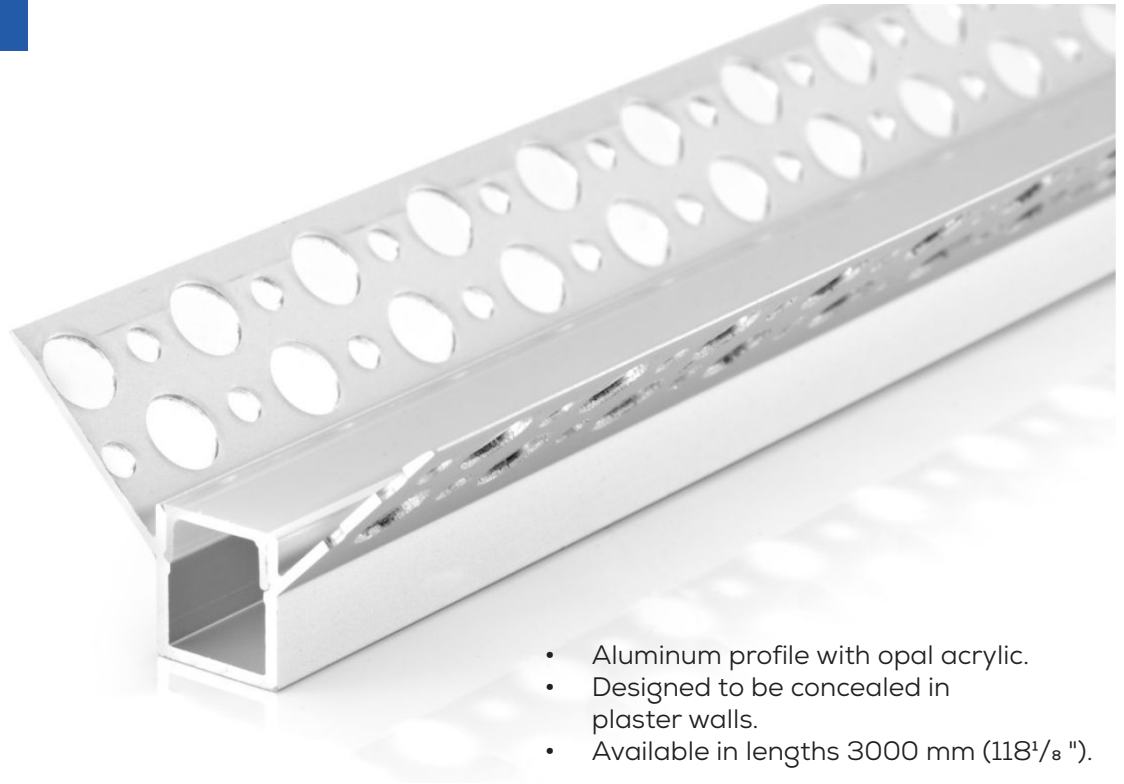

- Aluminum profile with opal acrylic.
- Designed to be concealed in plaster walls.
- Available in lengths 3000 mm (118¹/₈ ").